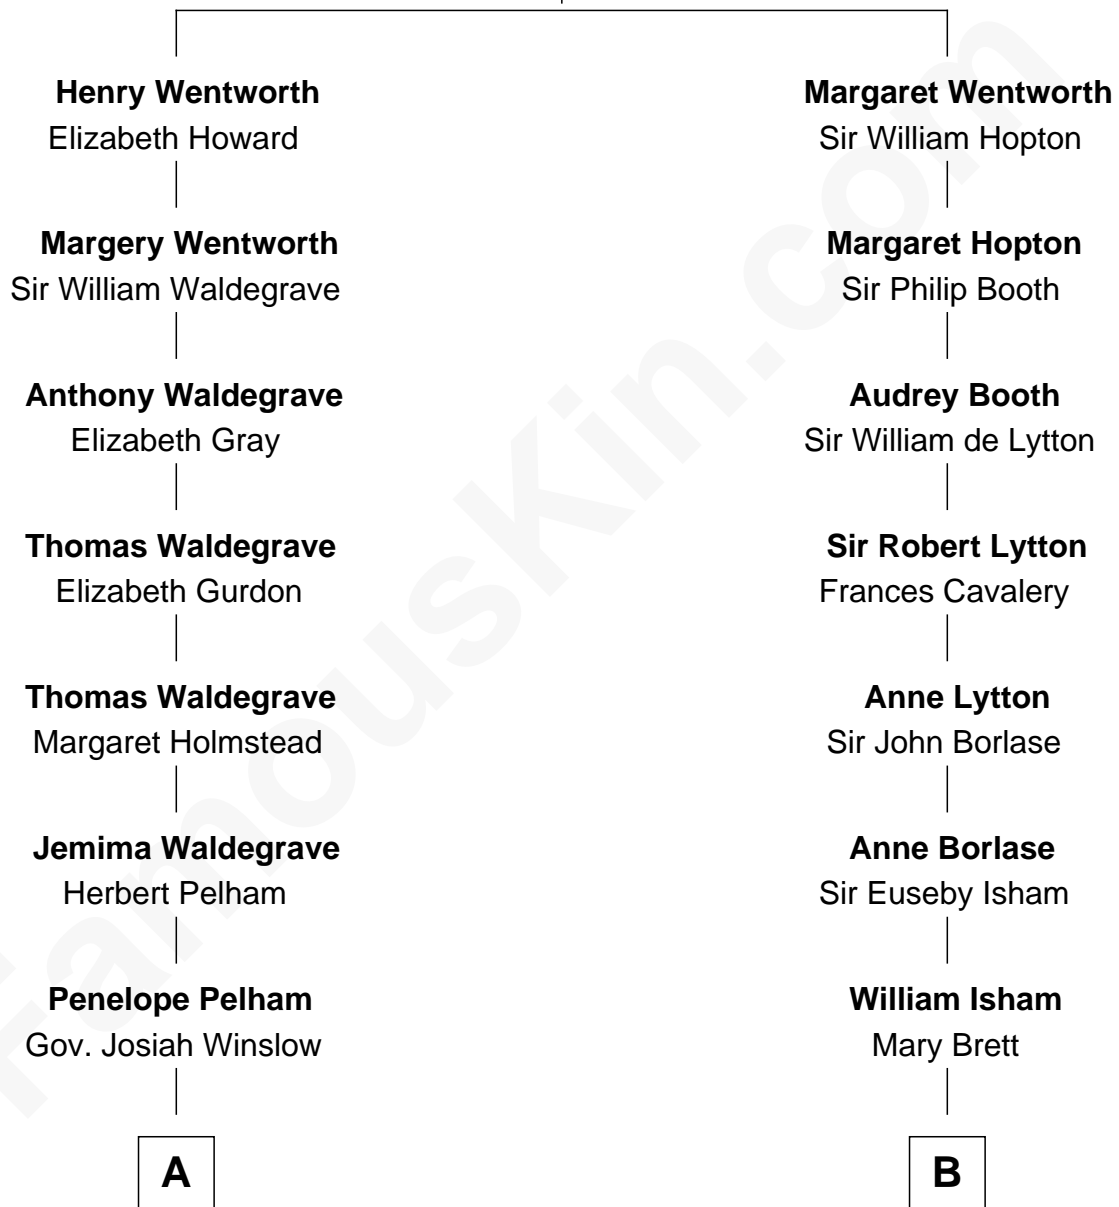

FamousKin.com

Relationship Chart of

John Cena

Movie Actor and WWE Pro Wrestler

14th cousin 3 times removed of

Fitzhugh Lee

40th Governor of Virginia

Sir Roger Wentworth

Margery Despencer

John Cena photo by [Edward Joseph Hersom II](#)