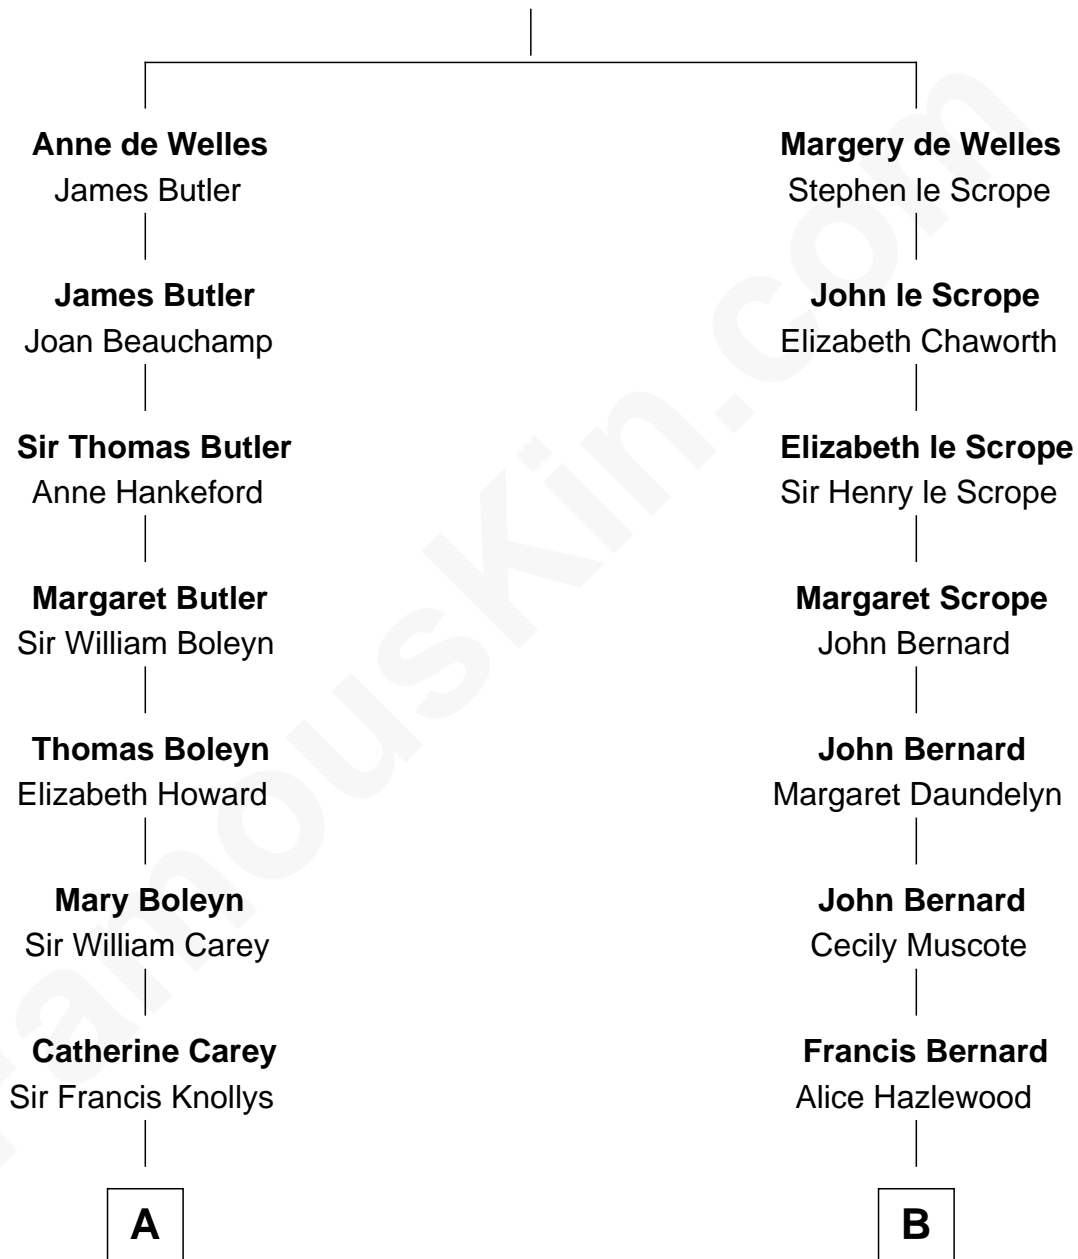

FamousKin.com

Relationship Chart of

John Cena

Movie Actor and WWE Pro Wrestler

15th cousin 6 times removed of

Fitzhugh Lee

40th Governor of Virginia

John de Welles

Maud de Roos

C

Charles H. Nichols

Martha Emma Dix

Charles Nichols

Julia Ellen Skelton

Natalie Nichols

Ulysses John Lupien