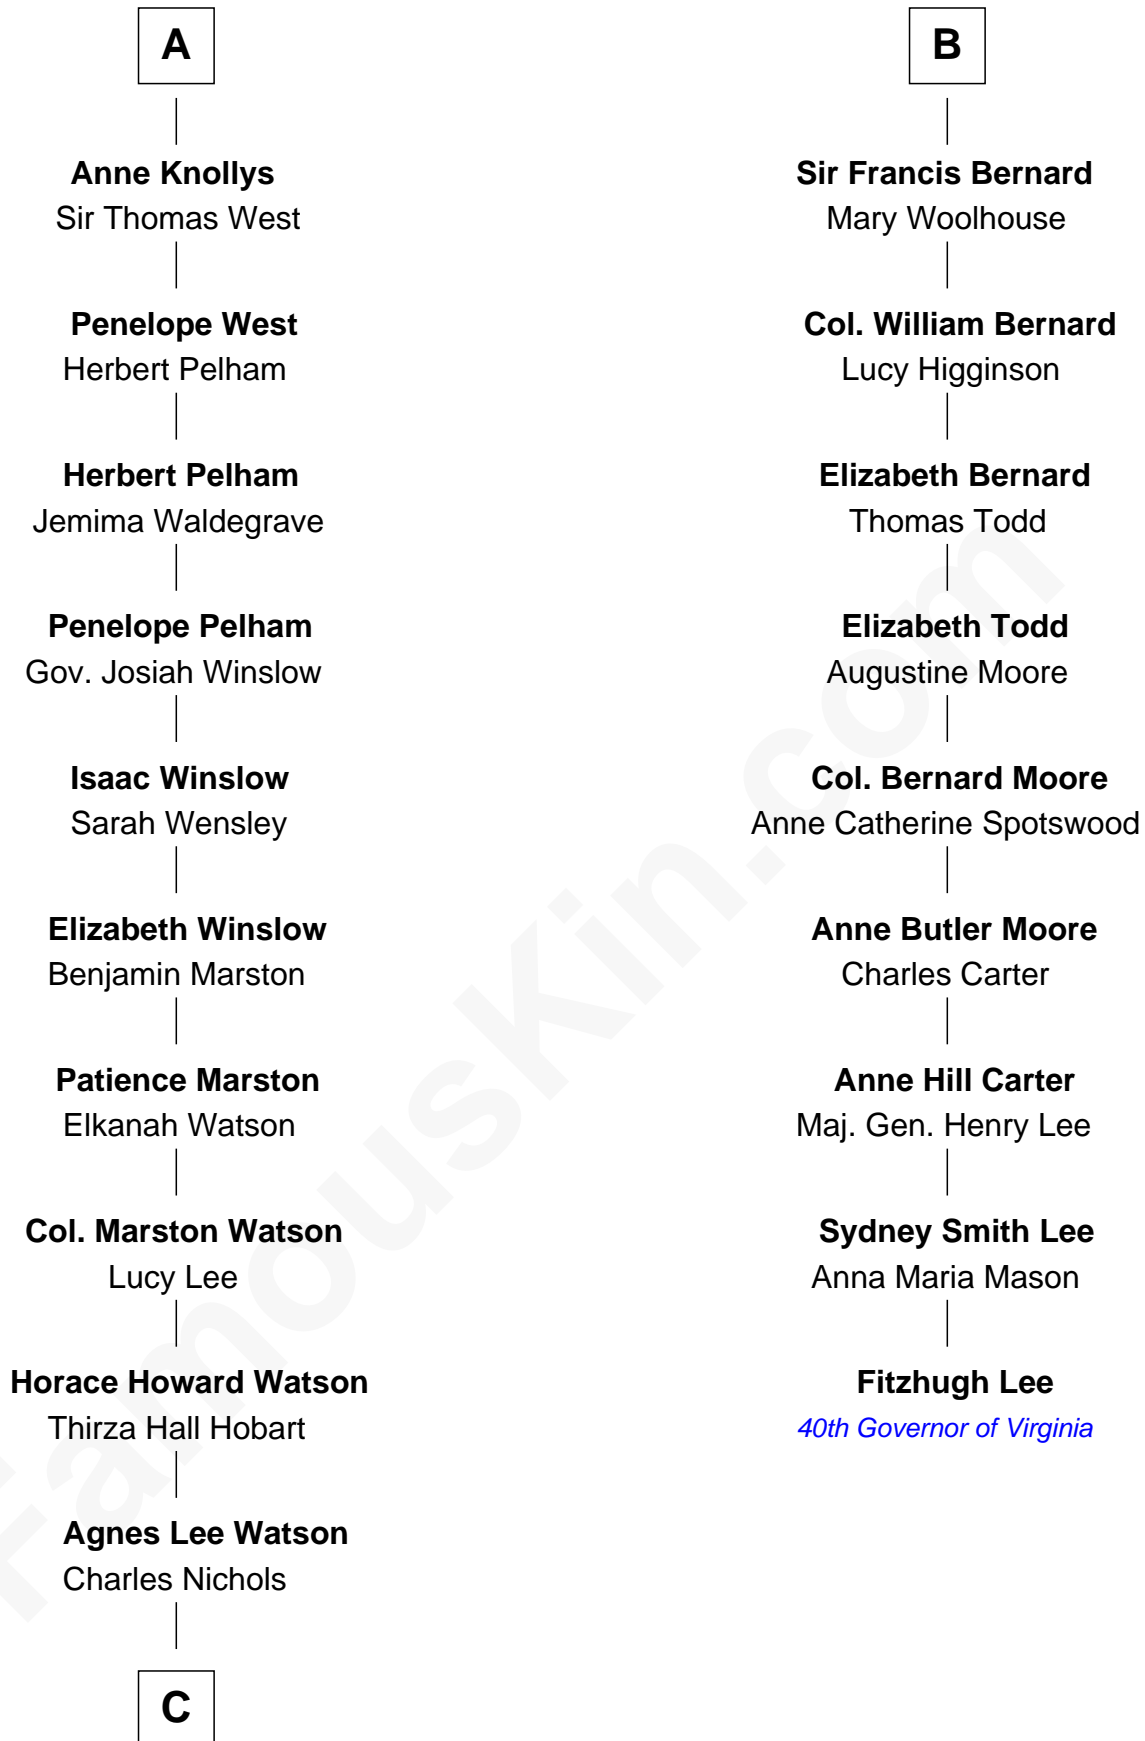

FamousKin.com

Relationship Chart of

John Cena

Movie Actor and WWE Pro Wrestler

15th cousin 6 times removed of

Fitzhugh Lee

40th Governor of Virginia

John de Welles

Maud de Roos

C

Charles H. Nichols

Martha Emma Dix

Charles Nichols

Julia Ellen Skelton

Natalie Nichols

Ulysses John Lupien