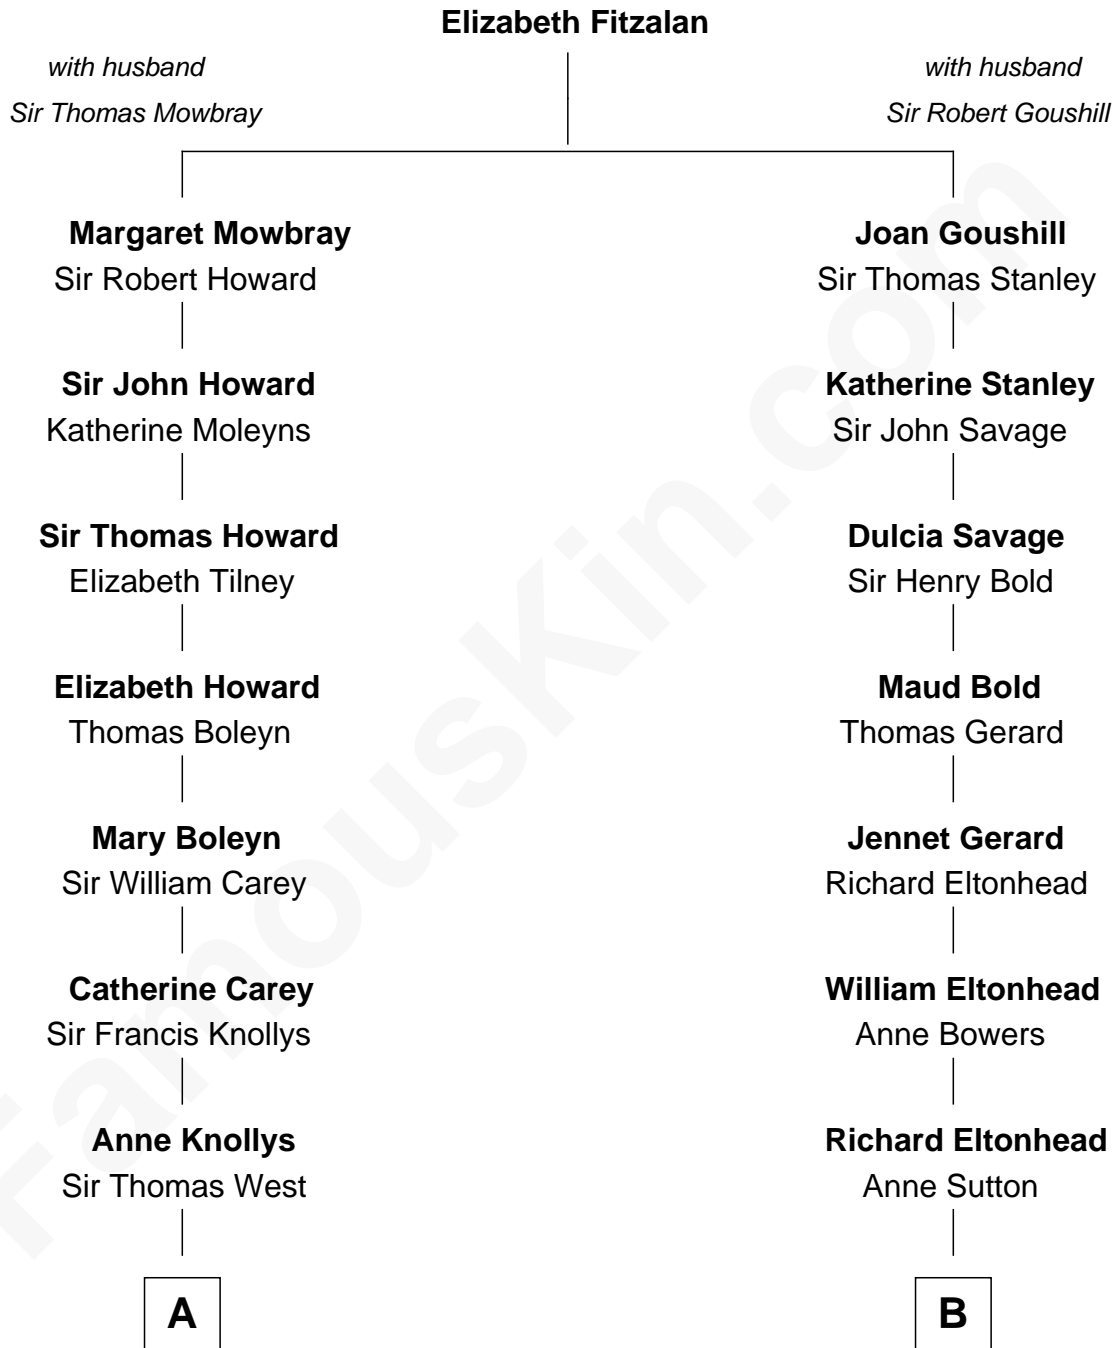

FamousKin.com

Relationship Chart of

John Cena

Movie Actor and WWE Pro Wrestler

13th cousin 7 times removed of

Fitzhugh Lee

40th Governor of Virginia

C