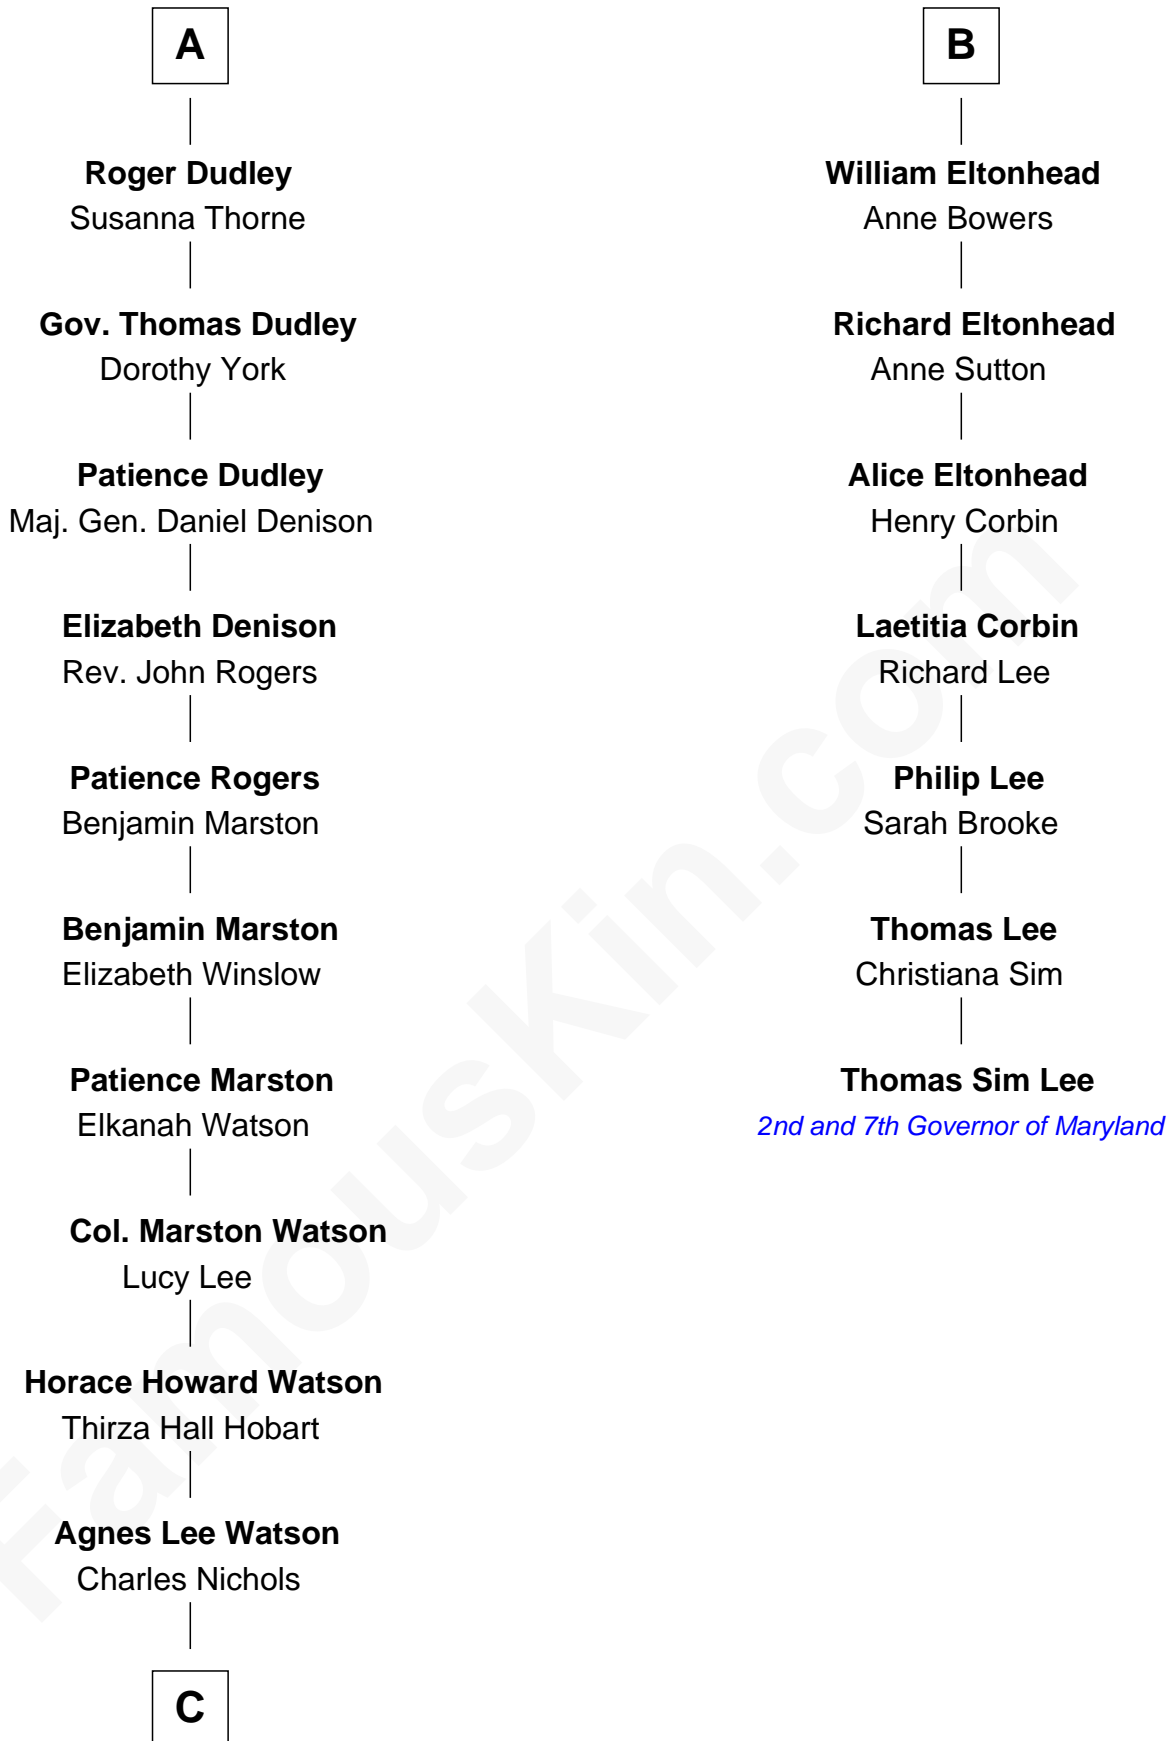

FamousKin.com

Relationship Chart of

John Cena

Movie Actor and WWE Pro Wrestler

13th cousin 8 times removed of

Thomas Sim Lee

2nd and 7th Governor of Maryland

C

—
Charles H. Nichols

Martha Emma Dix

—
Charles Nichols

Julia Ellen Skelton

—
Natalie Nichols

Ulysses John Lupien

—
Carol Frances Lupien

John Joseph Cena