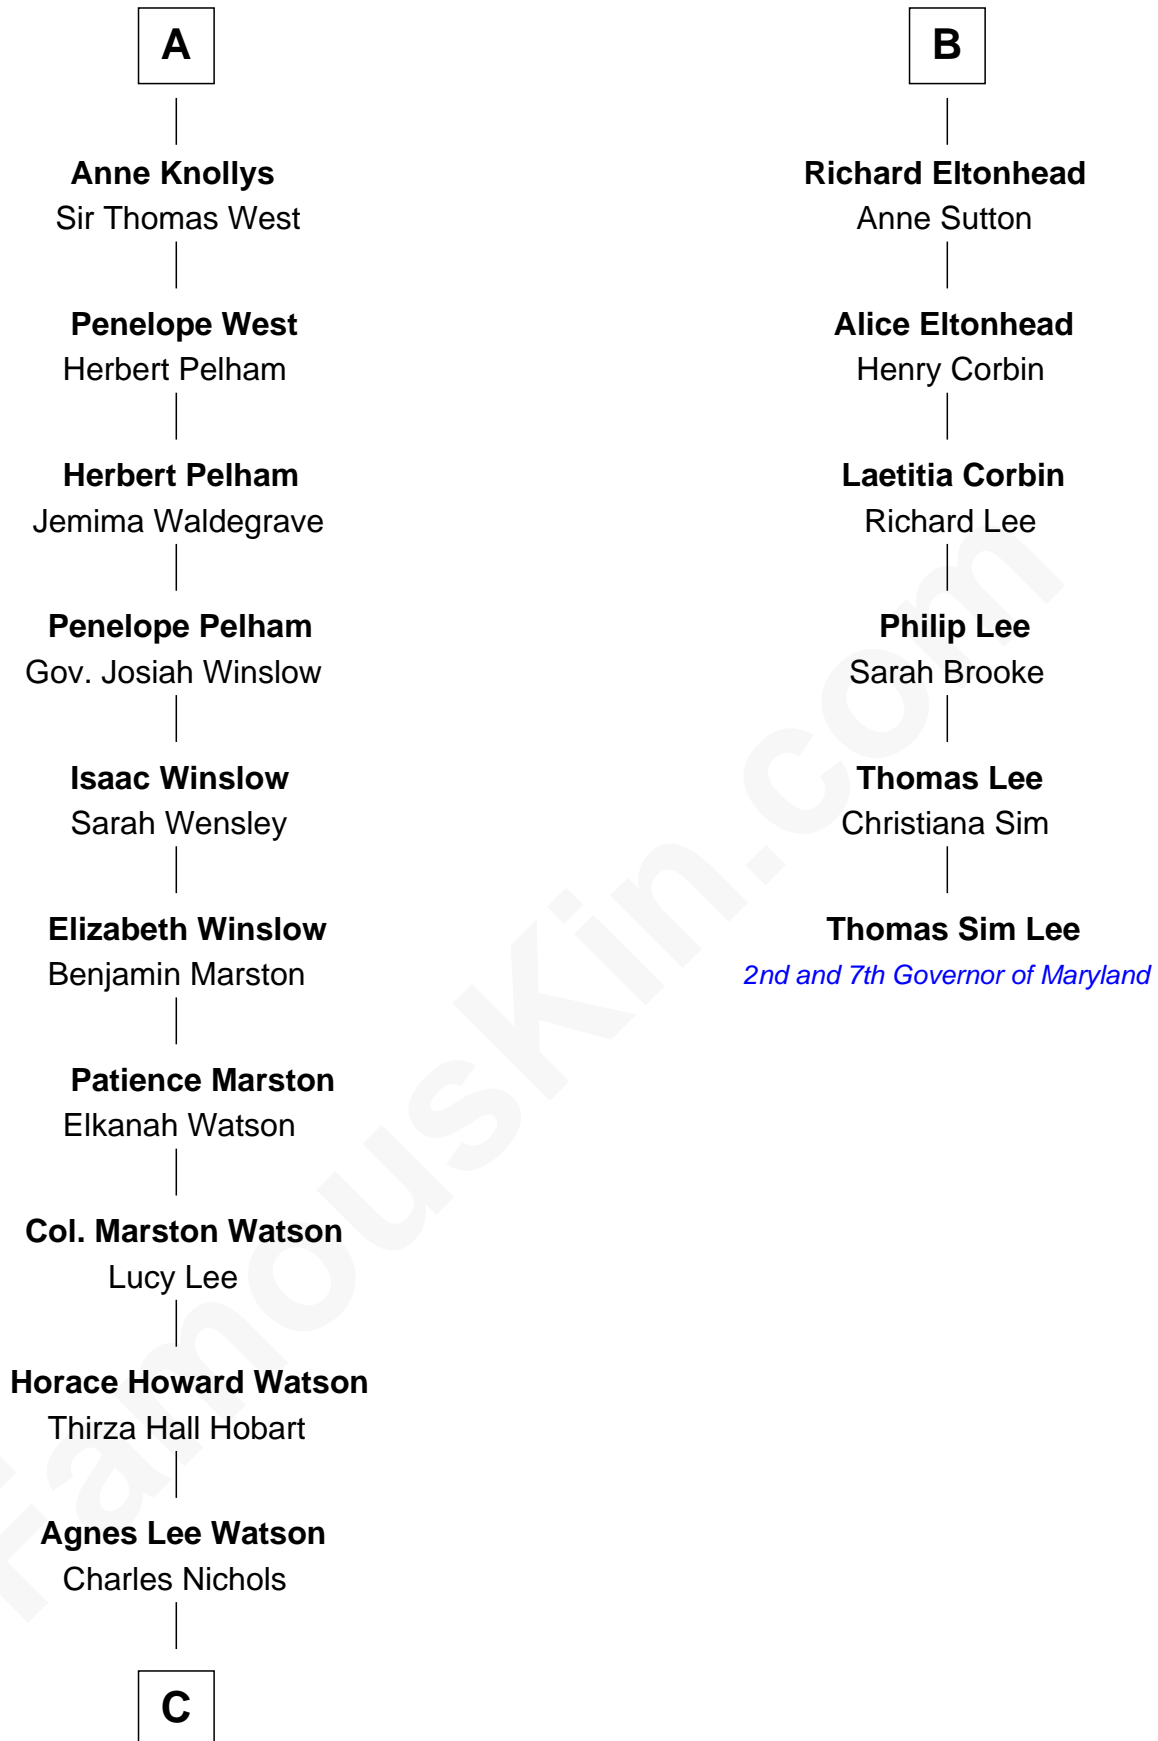

## Relationship Chart of

### Thomas Sim Lee

2nd and 7th Governor of Maryland

**Sir Richard Fitzalan**

Elizabeth de Bohun

**C**

—  
**Charles H. Nichols**

Martha Emma Dix

—  
**Charles Nichols**