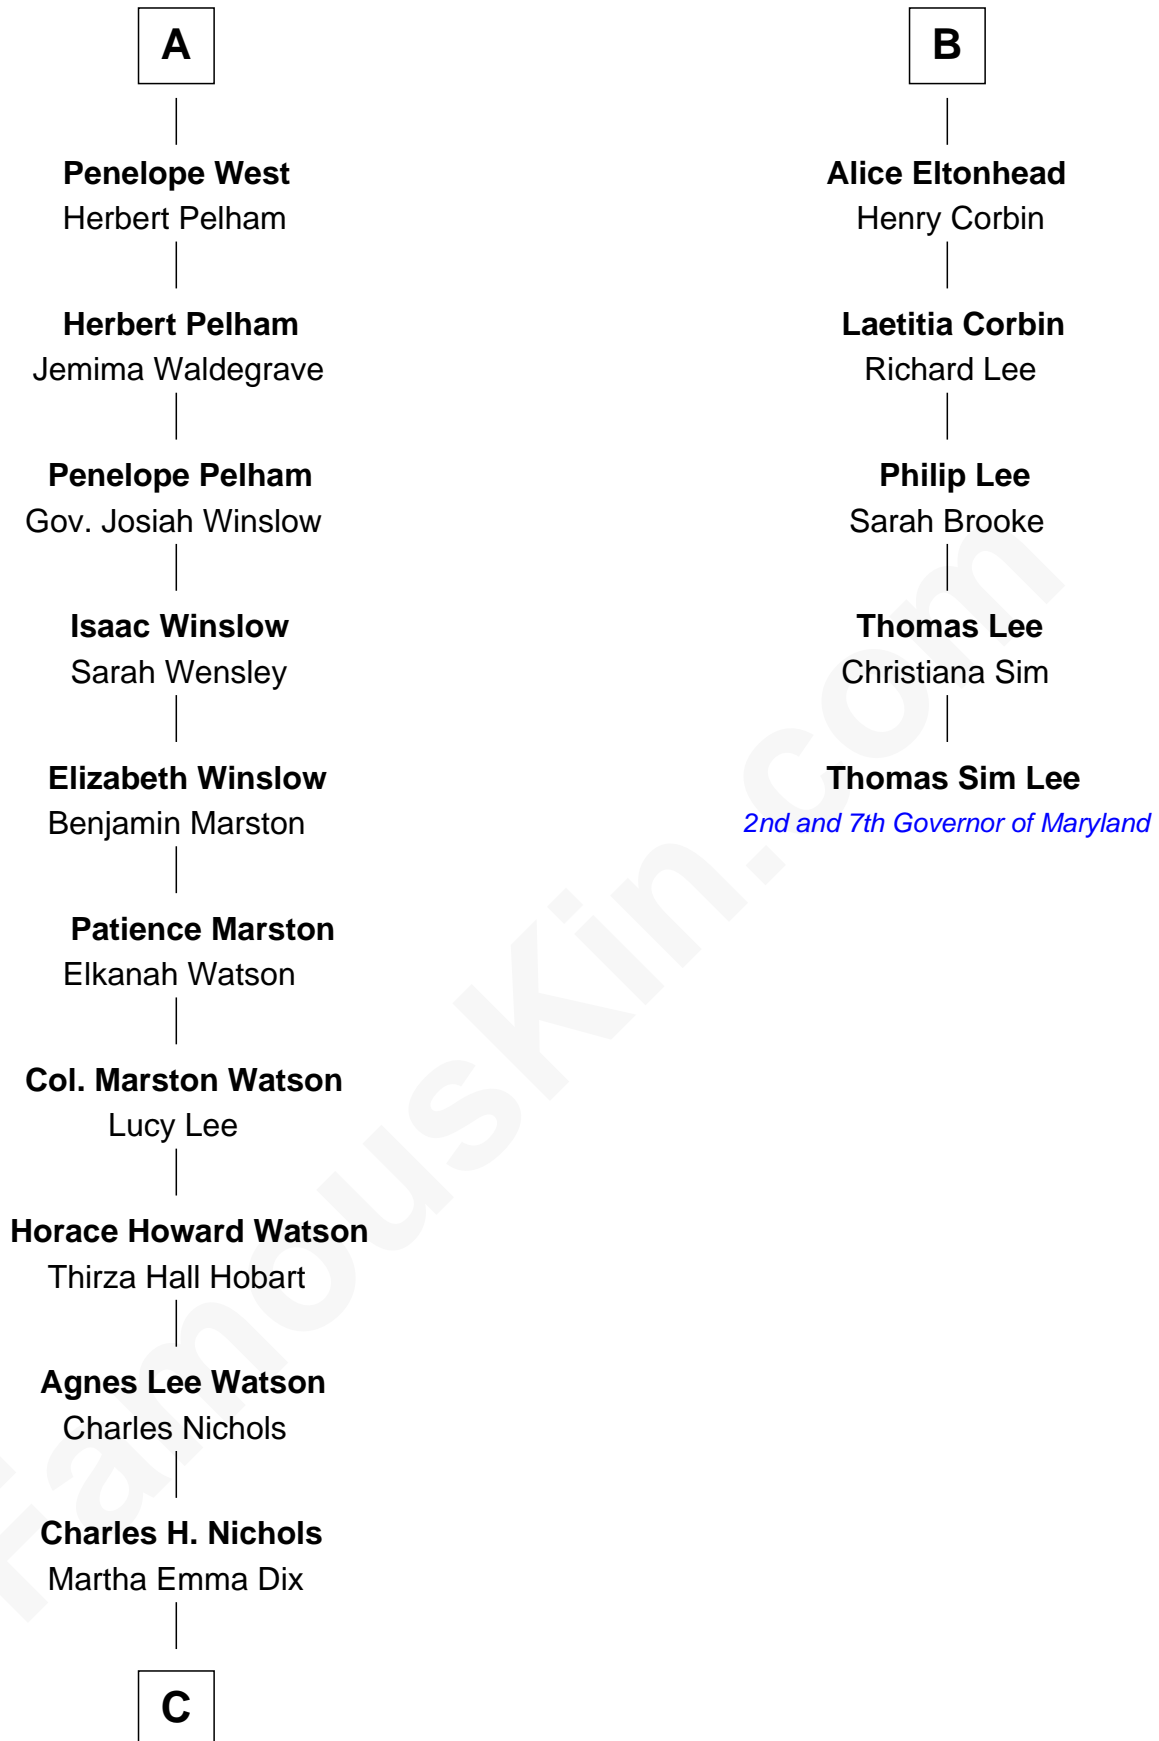

## Relationship Chart of

### John Cena

Movie Actor and WWE Pro Wrestler

11th cousin 9 times removed of

### Thomas Sim Lee

2nd and 7th Governor of Maryland

**C**

—  
**Charles Nichols**  
Julia Ellen Skelton

—  
**Natalie Nichols**  
Ulysses John Lupien

—  
**Carol Frances Lupien**  
John Joseph Cena

—  
**John Cena**  
*Actor and Pro Wrestler*