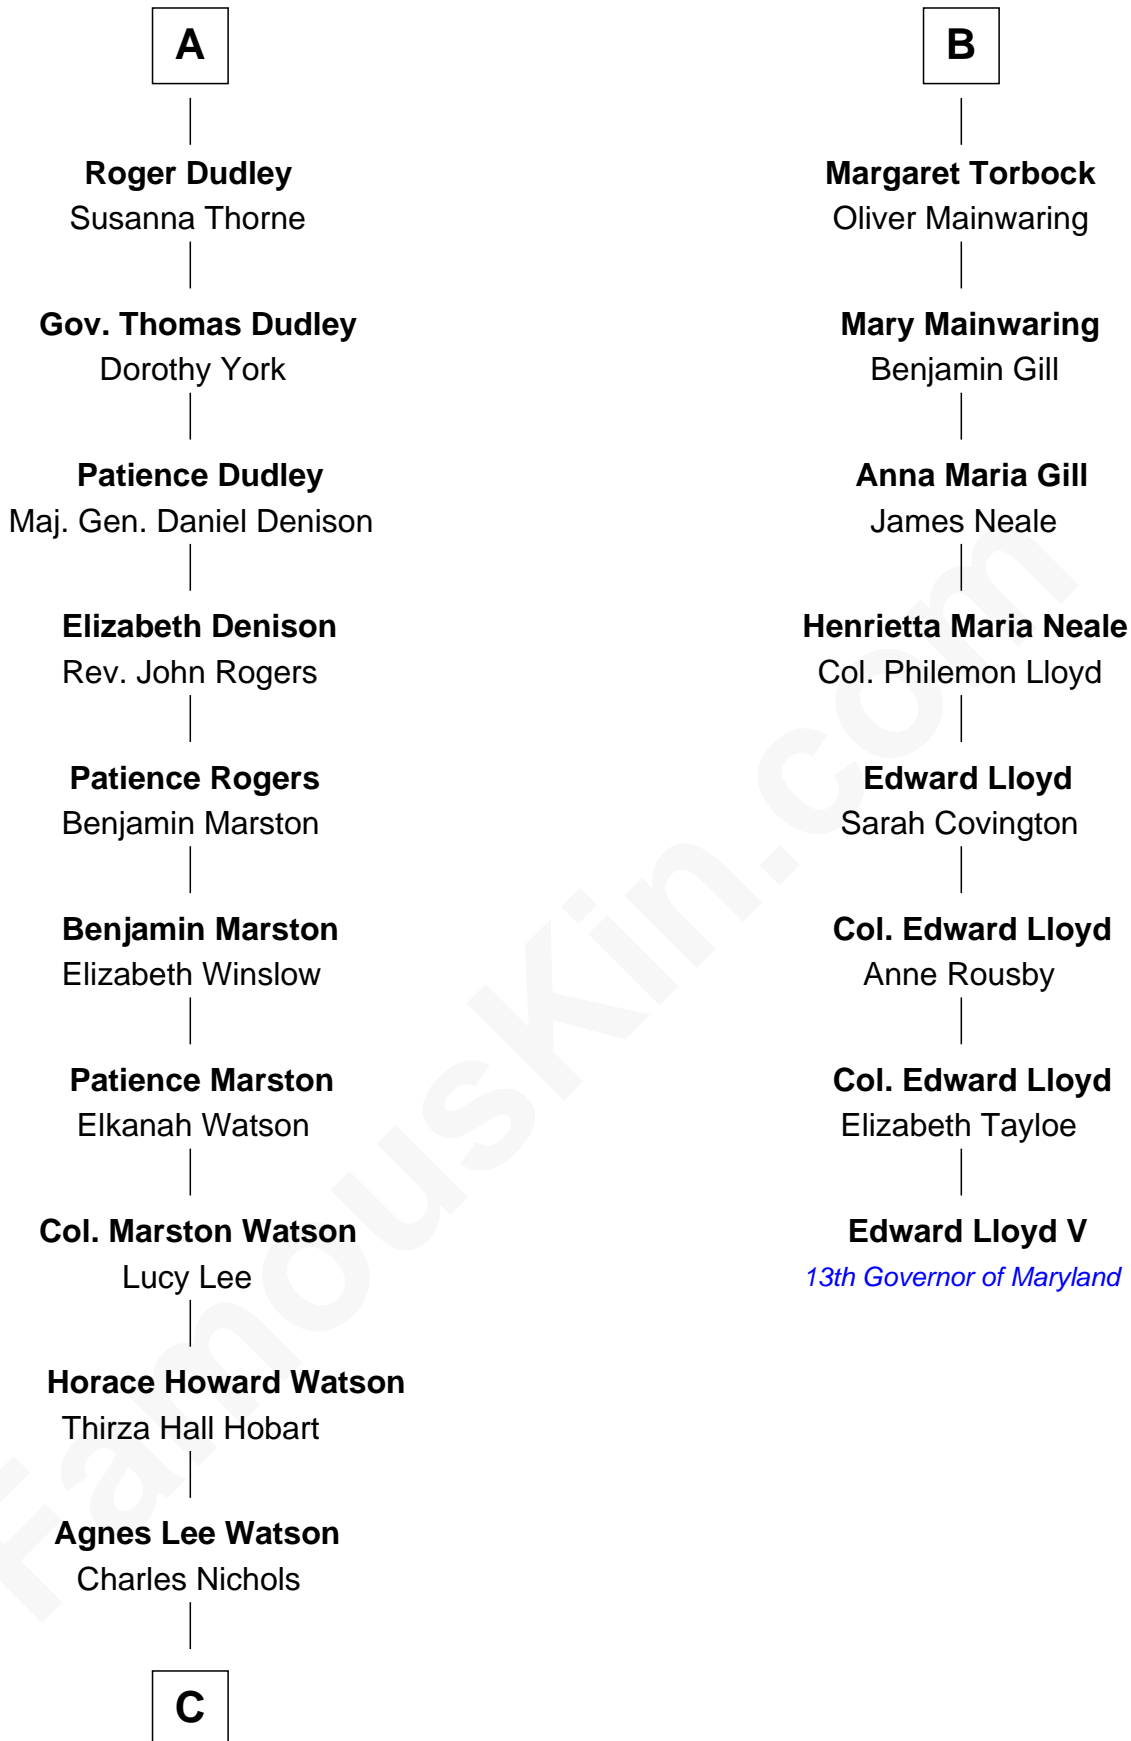

FamousKin.com

Relationship Chart of

John Cena

Movie Actor and WWE Pro Wrestler

14th cousin 7 times removed of

Edward Lloyd V

13th Governor of Maryland

C

—
Charles H. Nichols

Martha Emma Dix

—
Charles Nichols

Julia Ellen Skelton

—
Natalie Nichols

Ulysses John Lupien

—
Carol Frances Lupien

John Joseph Cena