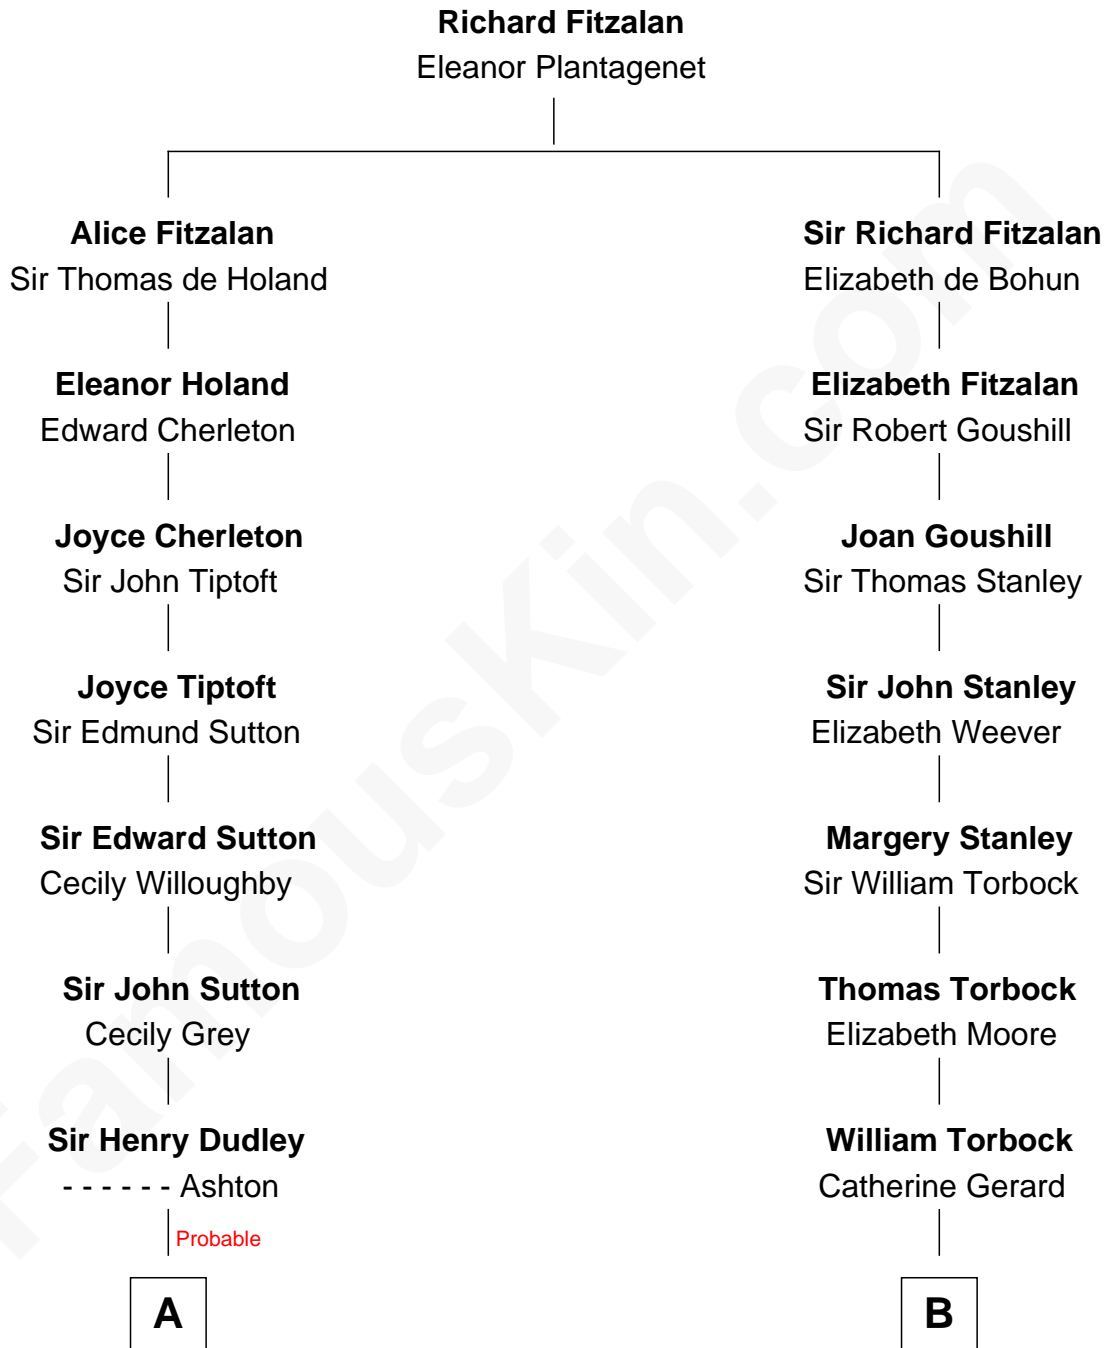

FamousKin.com

Relationship Chart of

John Cena

Movie Actor and WWE Pro Wrestler

14th cousin 7 times removed of

Edward Lloyd V

13th Governor of Maryland

C