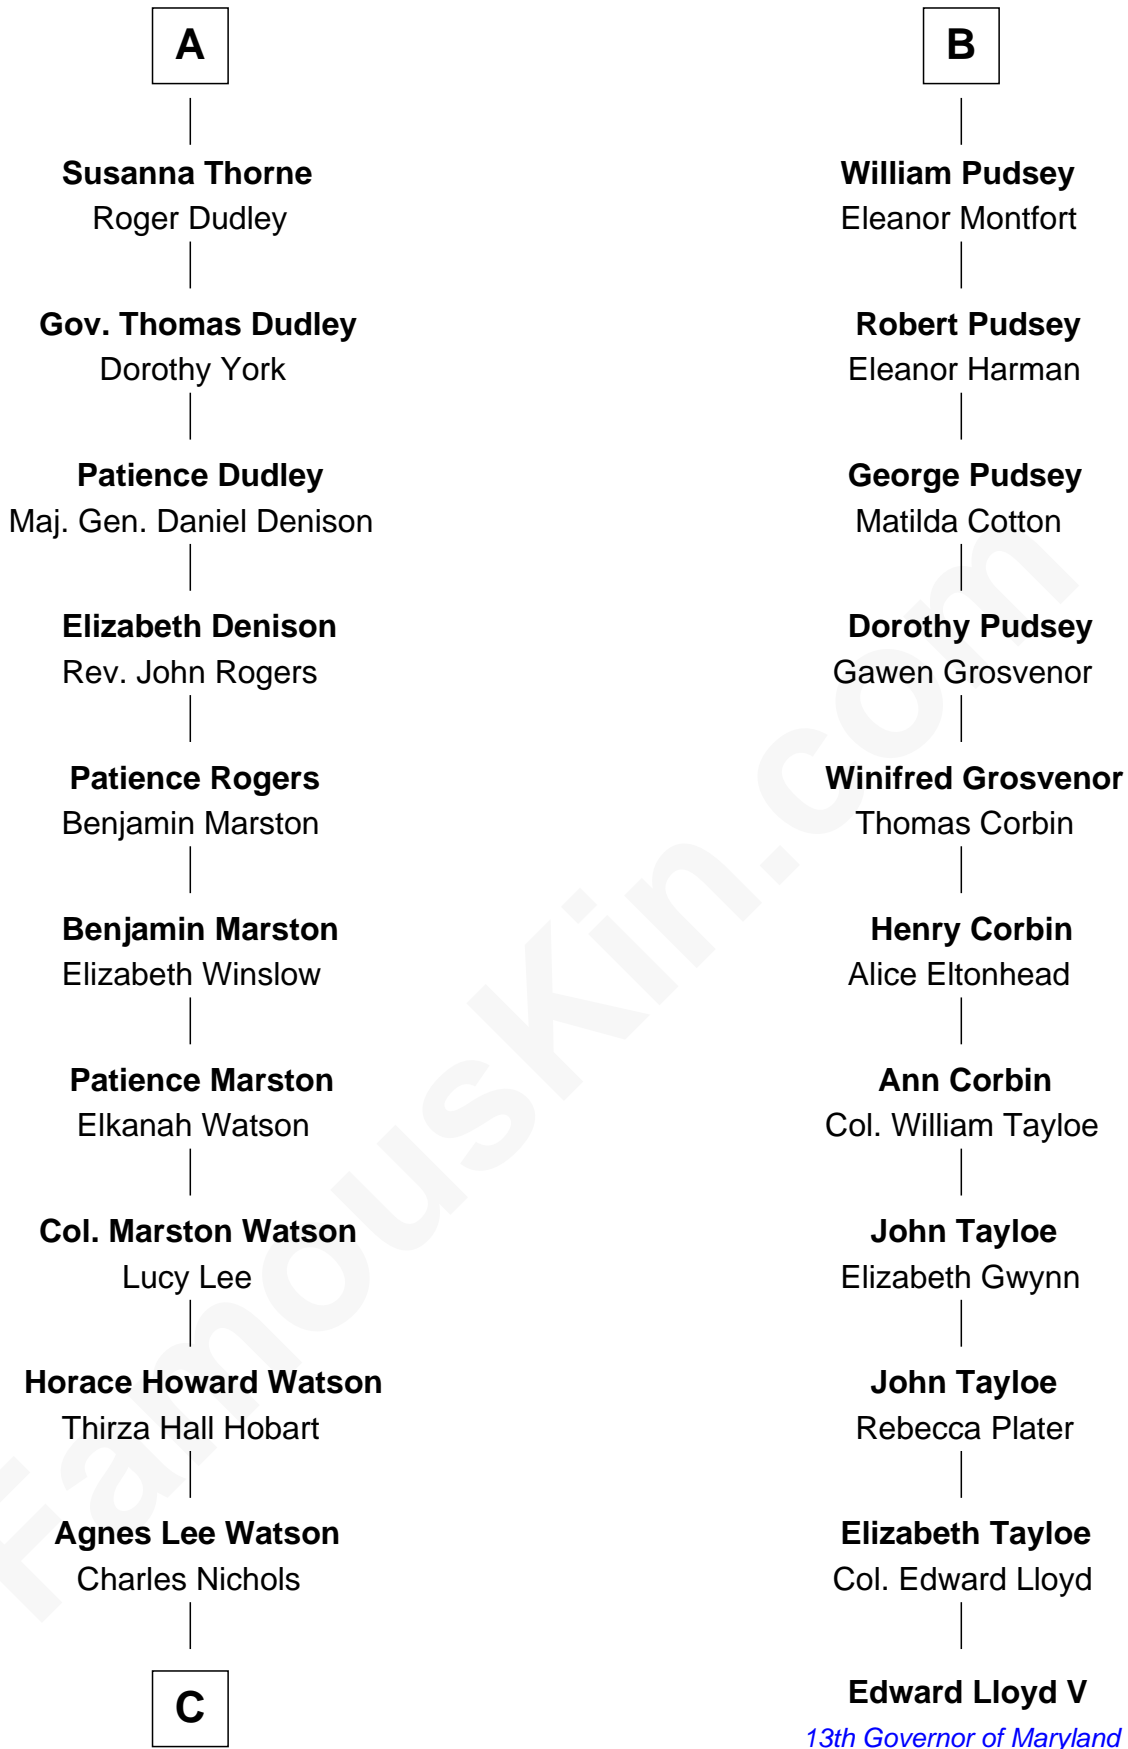

## Relationship Chart of

### John Cena

Movie Actor and WWE Pro Wrestler

17th cousin 4 times removed of

**Edward Lloyd V**

13th Governor of Maryland

**Sir John Grey**

Avice Marmion

**C**