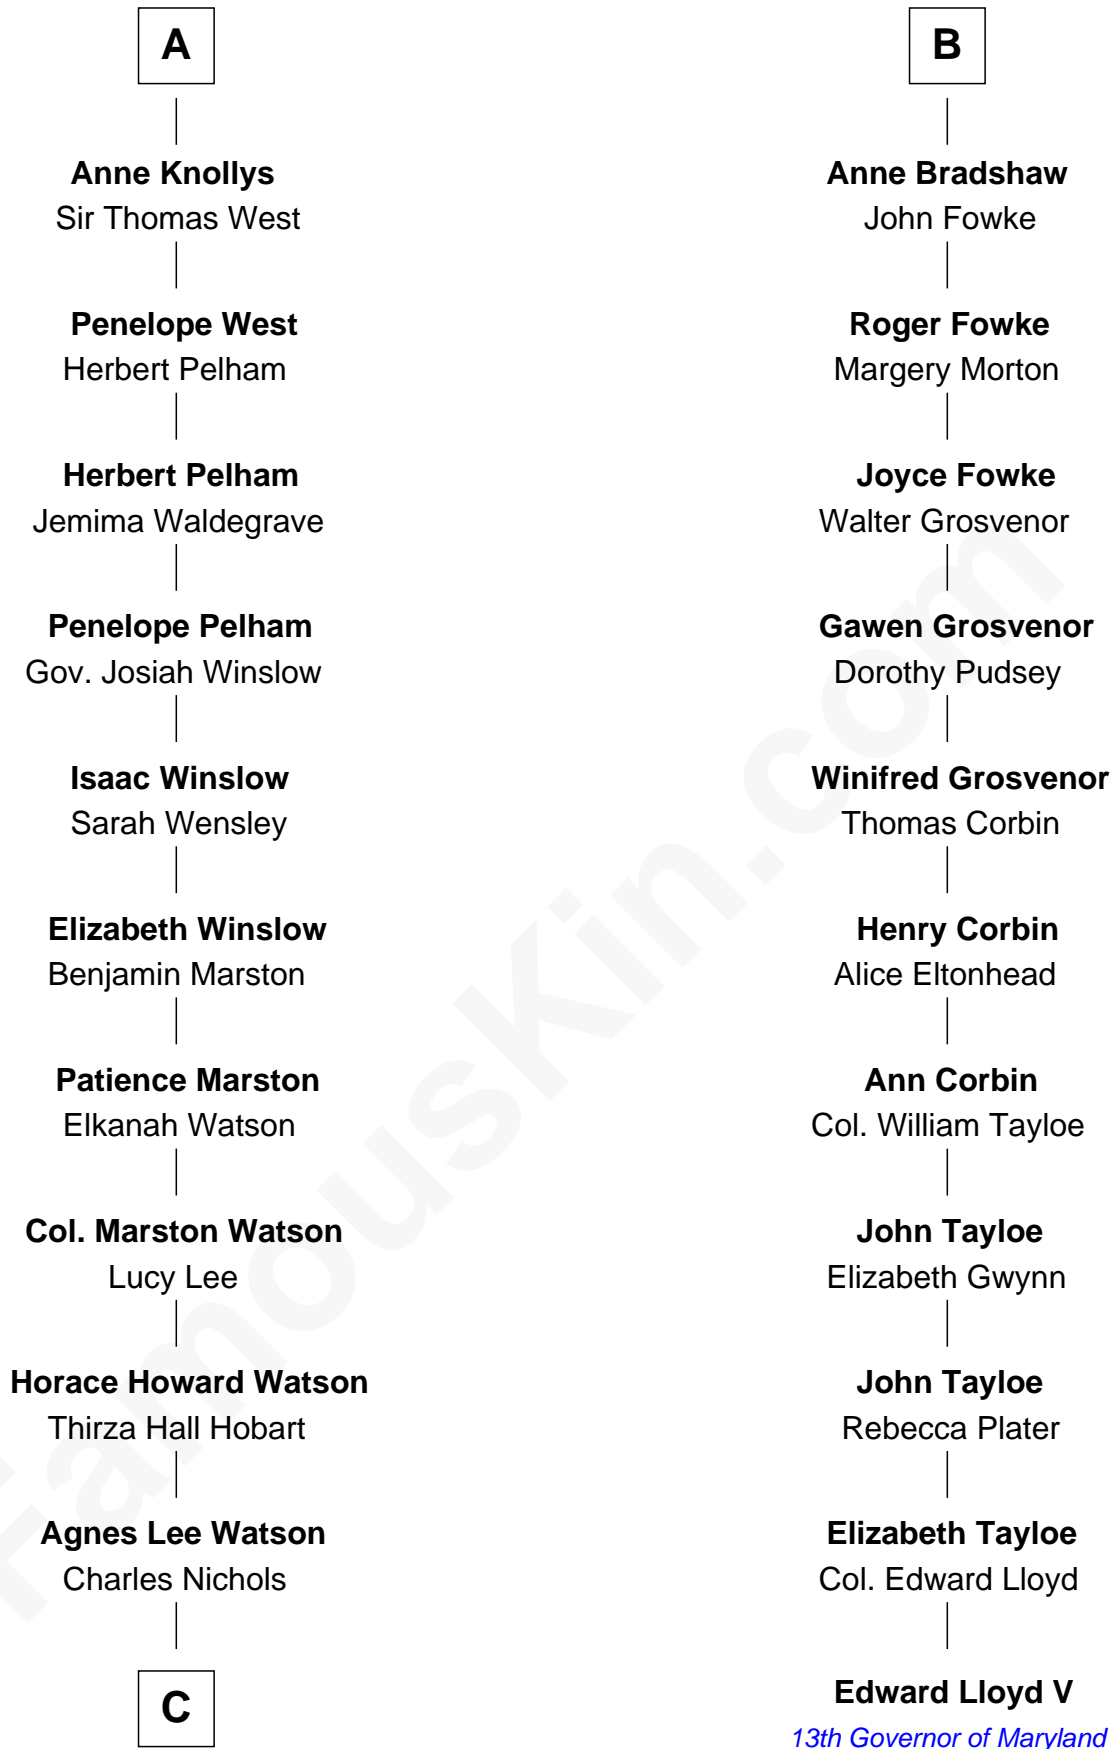

## Relationship Chart of

### Edward Lloyd V

*13th Governor of Maryland*

**John de Welles**

Maud de Roos

**C**

—  
**Charles H. Nichols**

Martha Emma Dix

—  
**Charles Nichols**