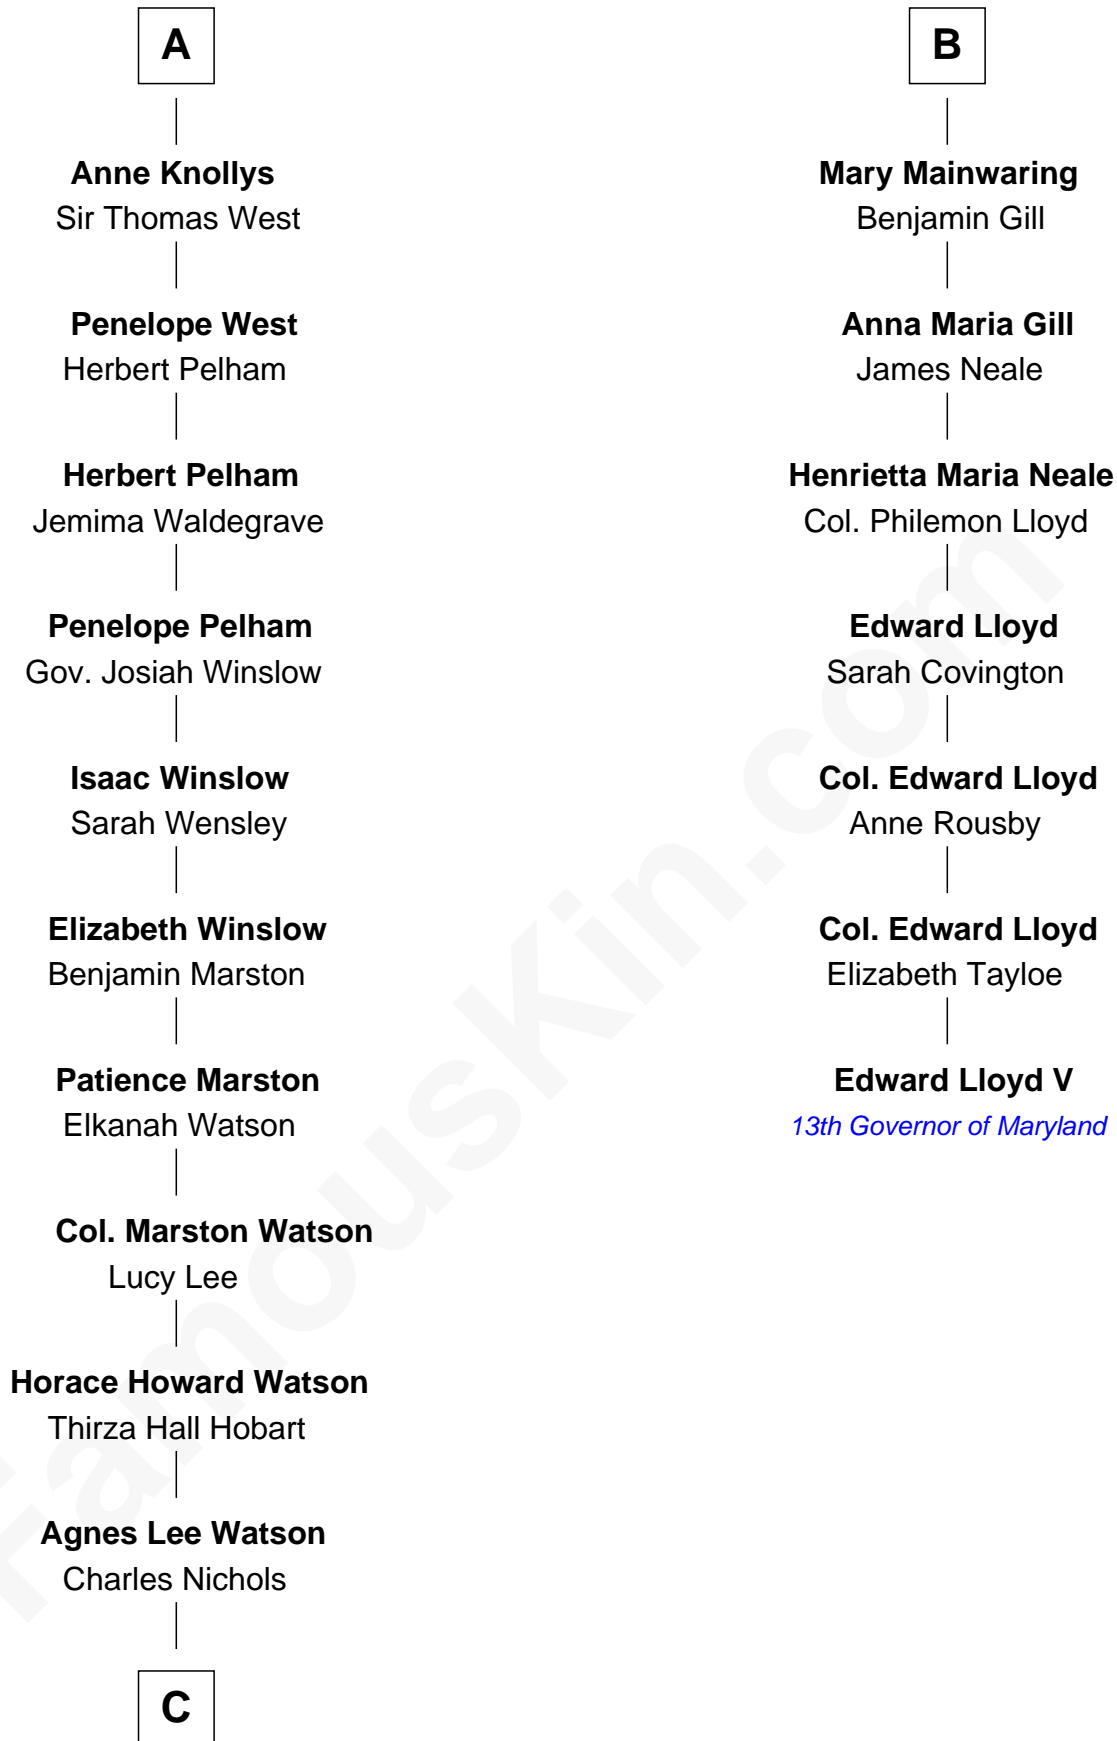

FamousKin.com

Relationship Chart of

John Cena

Movie Actor and WWE Pro Wrestler

13th cousin 8 times removed of

Edward Lloyd V

13th Governor of Maryland

Sir Richard Fitzalan

Elizabeth de Bohun

C

—
Charles H. Nichols

Martha Emma Dix

—
Charles Nichols

Julia Ellen Skelton

—
Natalie Nichols

Ulysses John Lupien