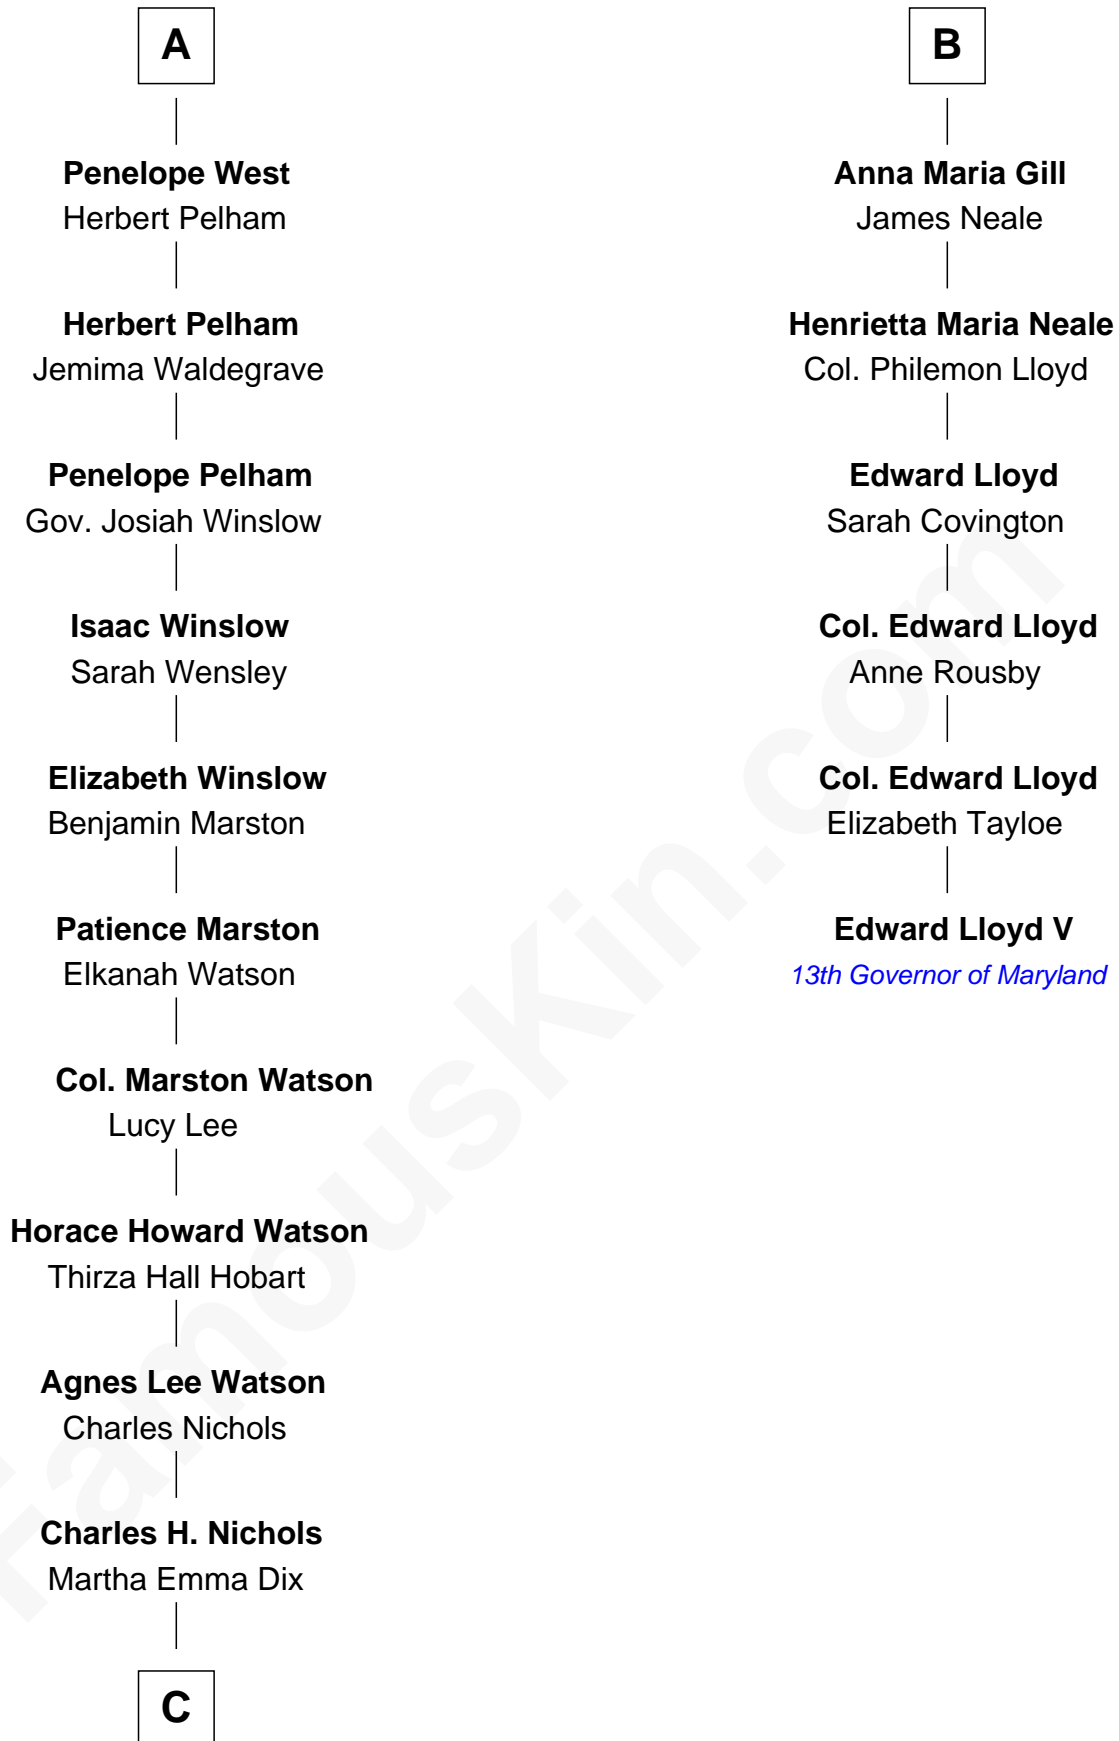

## Relationship Chart of

### John Cena

Movie Actor and WWE Pro Wrestler

12th cousin 8 times removed of

### Edward Lloyd V

13th Governor of Maryland

**C**

—  
**Charles Nichols**  
Julia Ellen Skelton

—  
**Natalie Nichols**  
Ulysses John Lupien

—  
**Carol Frances Lupien**  
John Joseph Cena

—  
**John Cena**  
*Actor and Pro Wrestler*