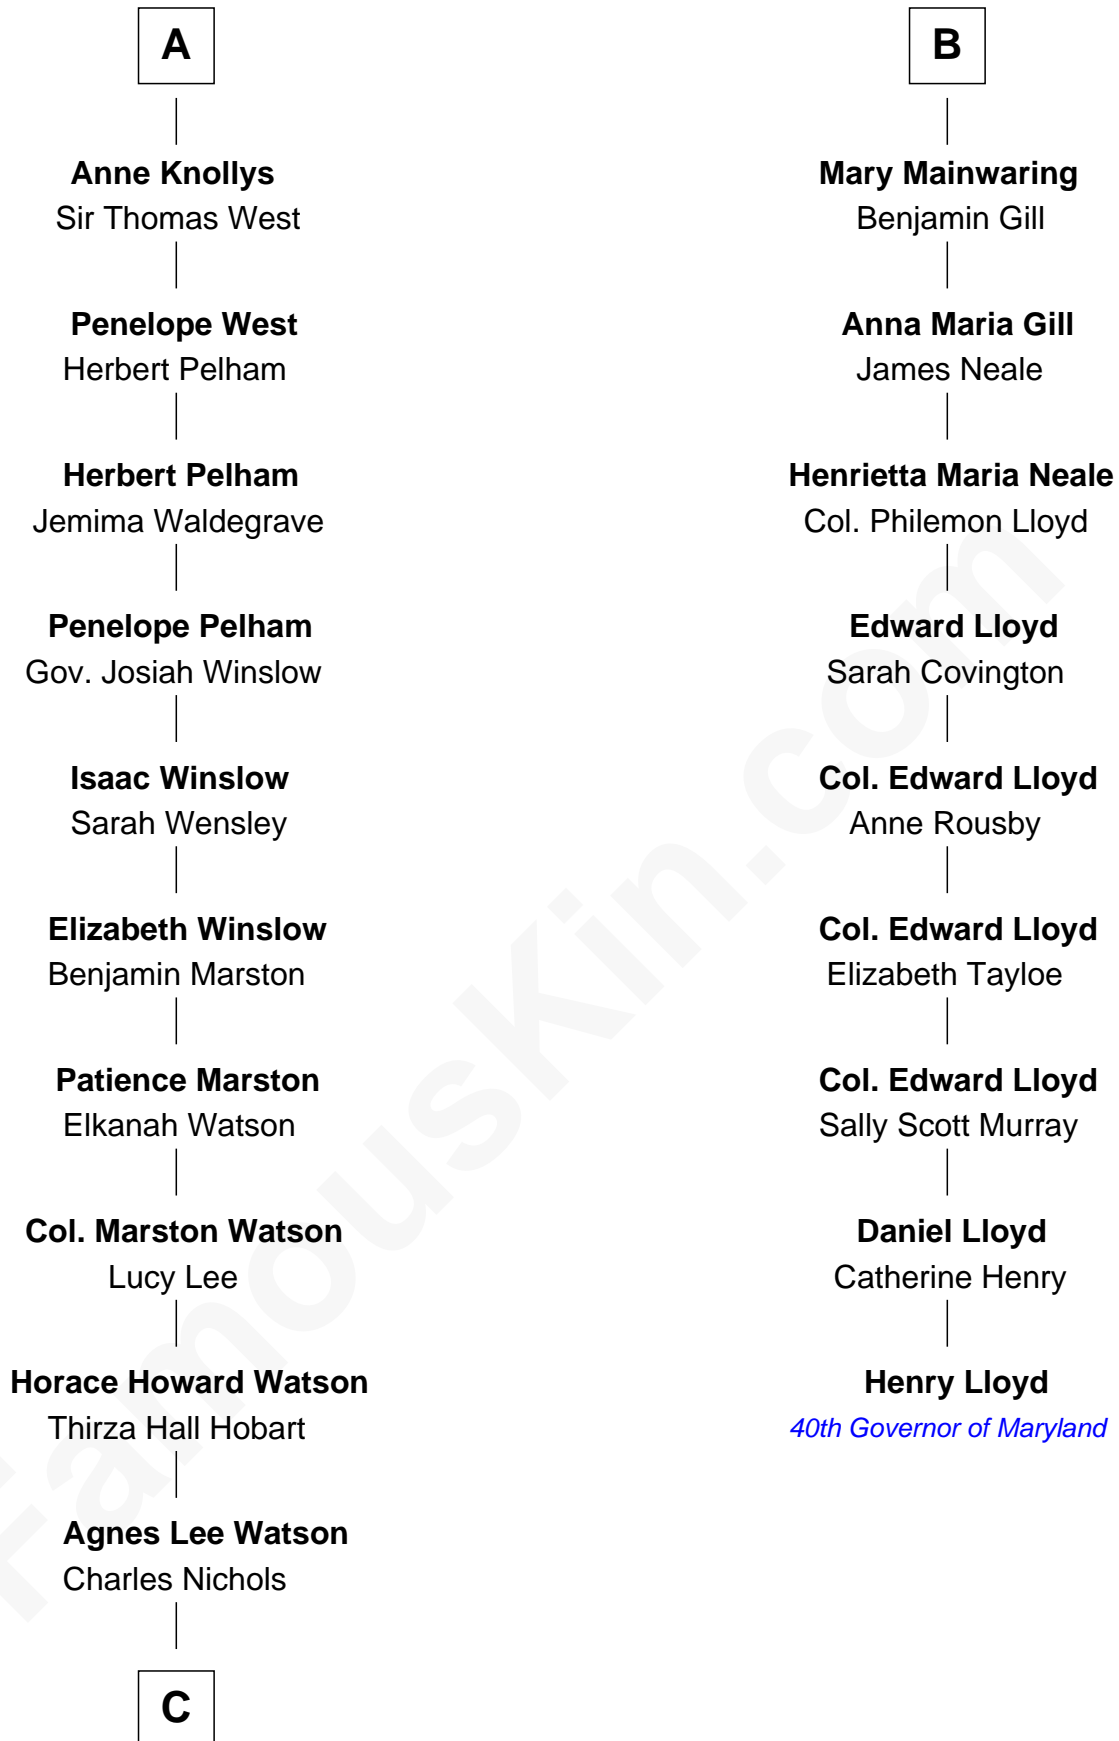

FamousKin.com

Relationship Chart of

John Cena

Movie Actor and WWE Pro Wrestler

15th cousin 6 times removed of

Henry Lloyd

40th Governor of Maryland

Sir Richard Fitzalan

Elizabeth de Bohun

C

—
Charles H. Nichols

Martha Emma Dix

—
Charles Nichols

Julia Ellen Skelton

—
Natalie Nichols

Ulysses John Lupien