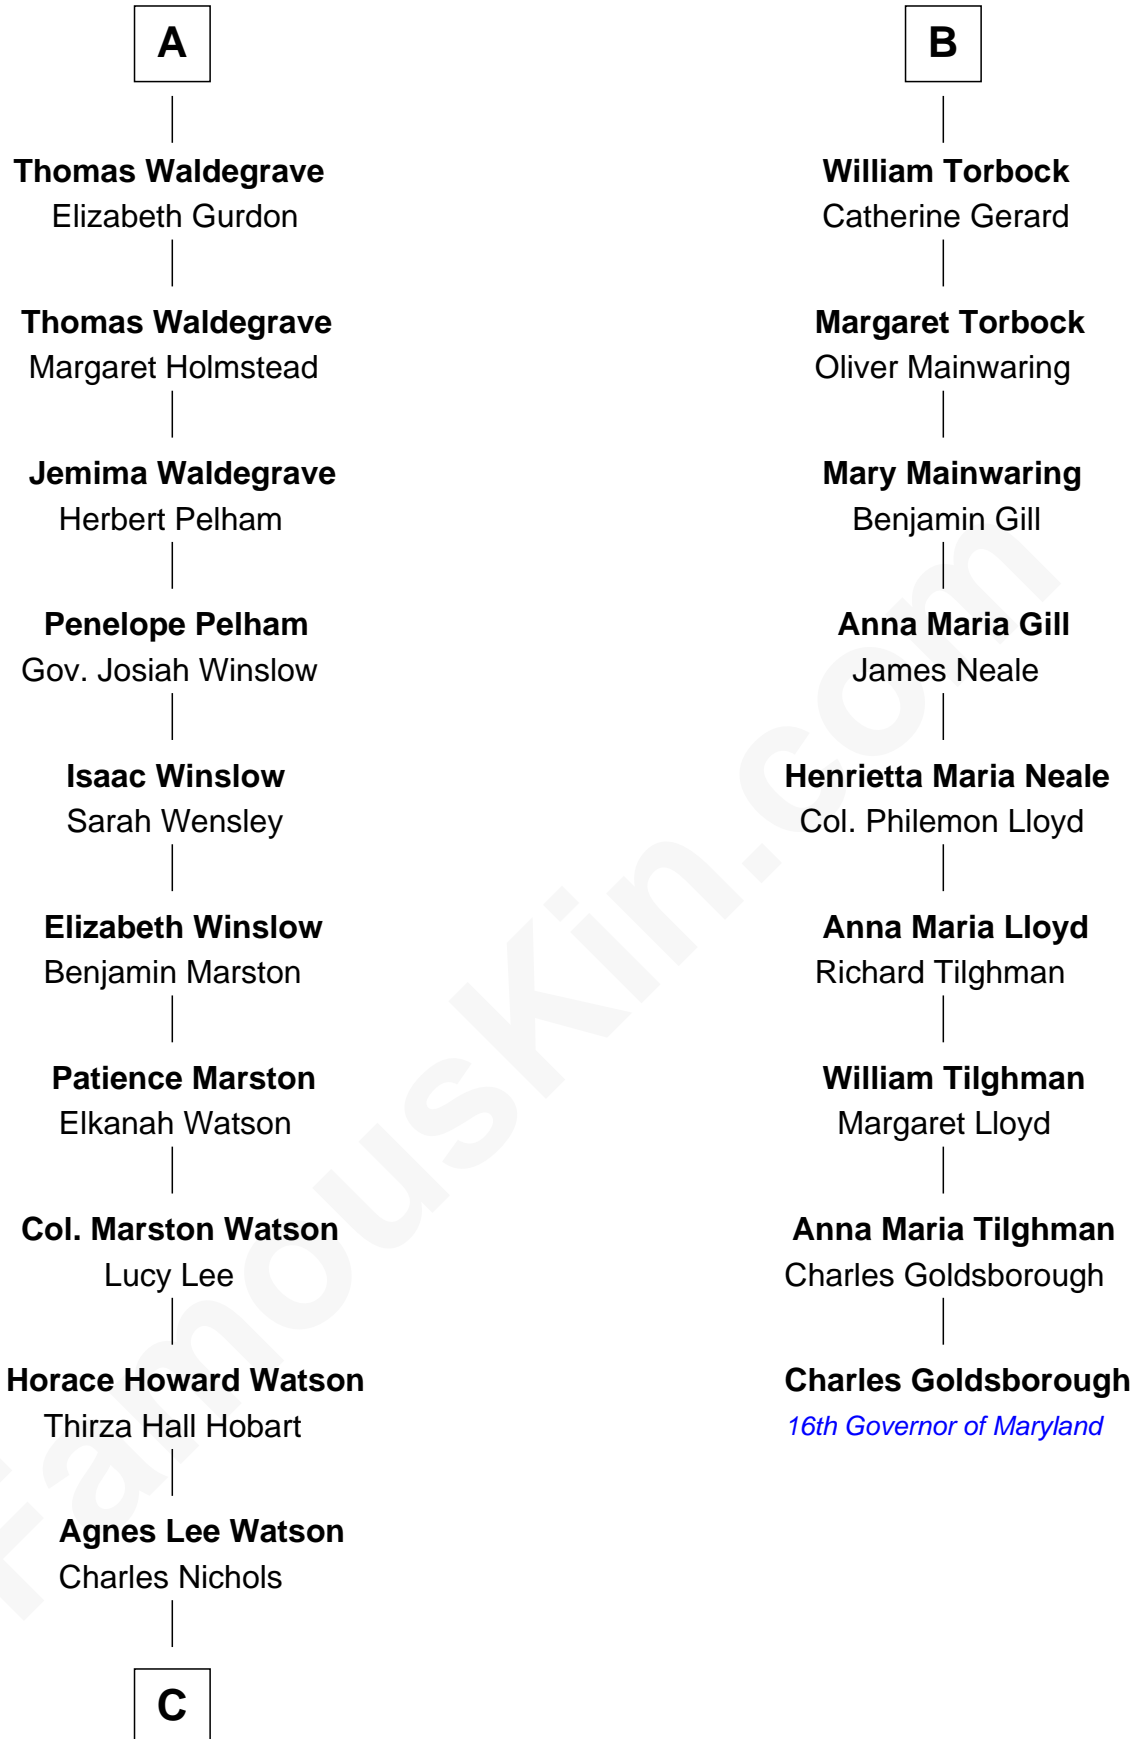

FamousKin.com

Relationship Chart of

John Cena

Movie Actor and WWE Pro Wrestler

15th cousin 6 times removed of

Charles Goldsborough

16th Governor of Maryland

Bartholomew de Badlesmere

Margaret de Clare

Margaret de Badlesmere

Sir John de Tibetot

Sir Robert de Tibetot

Margaret Deincourt

Elizabeth de Tibetot

Sir Philip le Despencer

Margery Despencer

Sir Roger Wentworth

Henry Wentworth

Elizabeth Howard

Margery Wentworth

Sir William Waldegrave

Anthony Waldegrave

Elizabeth Gray

A

Sir John Stanley

Elizabeth Weever

Margery Stanley

Sir William Torbock

Thomas Torbock

Elizabeth Moore

B

C