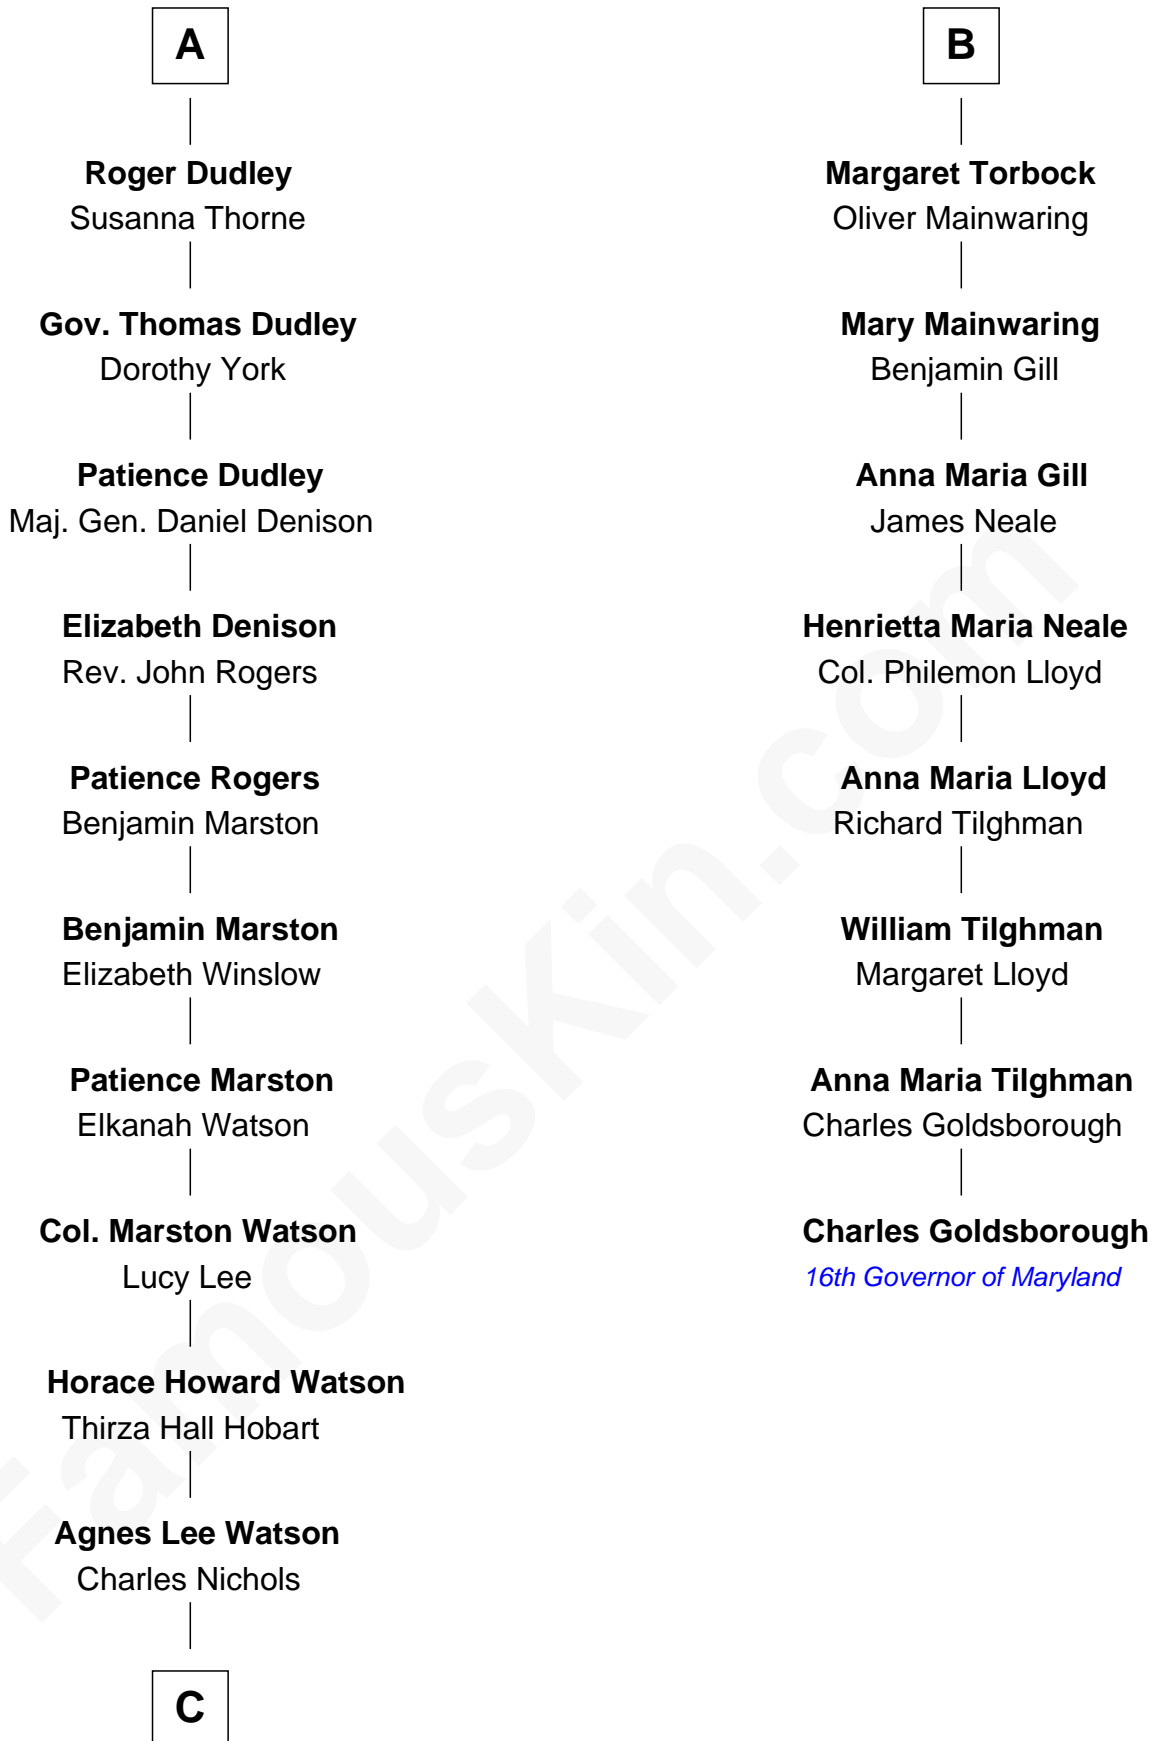

FamousKin.com

Relationship Chart of

John Cena

Movie Actor and WWE Pro Wrestler

14th cousin 7 times removed of

Charles Goldsborough

16th Governor of Maryland

C

—
Charles H. Nichols

Martha Emma Dix

—
Charles Nichols

Julia Ellen Skelton

—
Natalie Nichols

Ulysses John Lupien

—
Carol Frances Lupien

John Joseph Cena