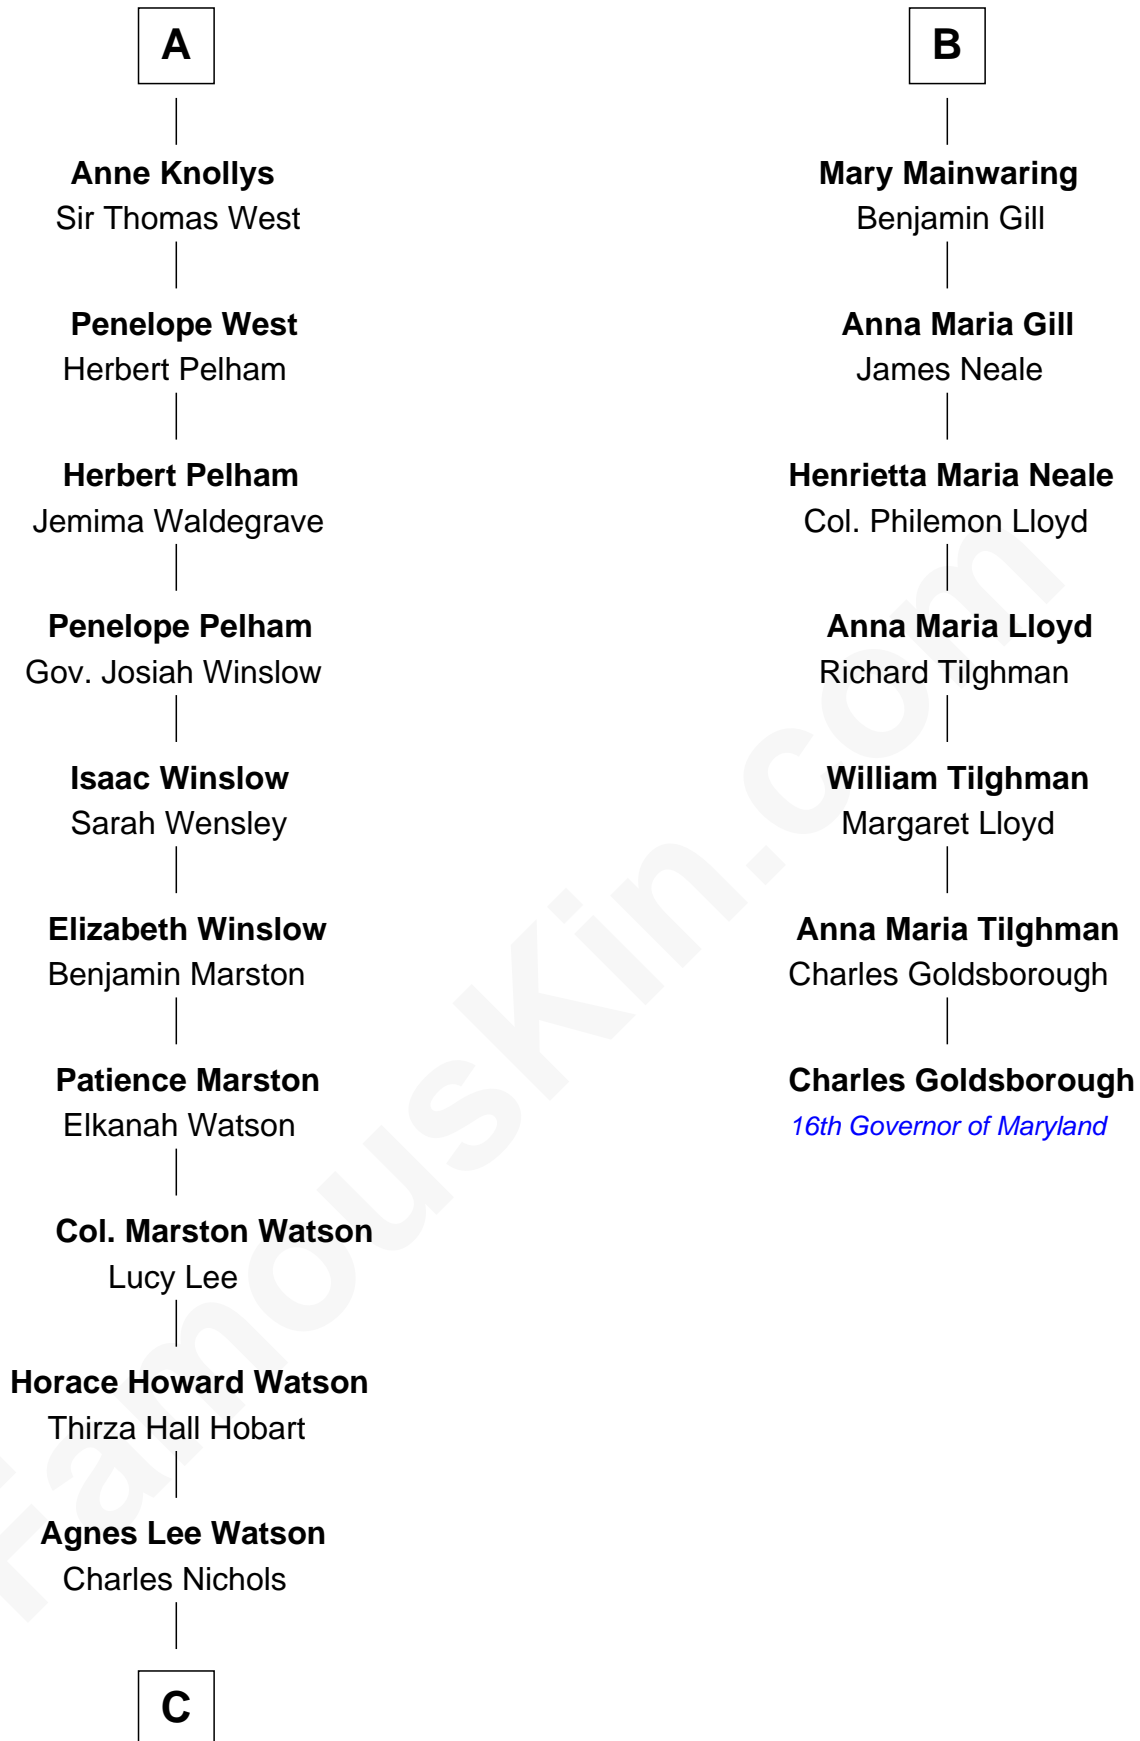

## Relationship Chart of

### Charles Goldsborough

16th Governor of Maryland

**Sir Richard Fitzalan**

Elizabeth de Bohun

**C**

—  
**Charles H. Nichols**

Martha Emma Dix

—  
**Charles Nichols**