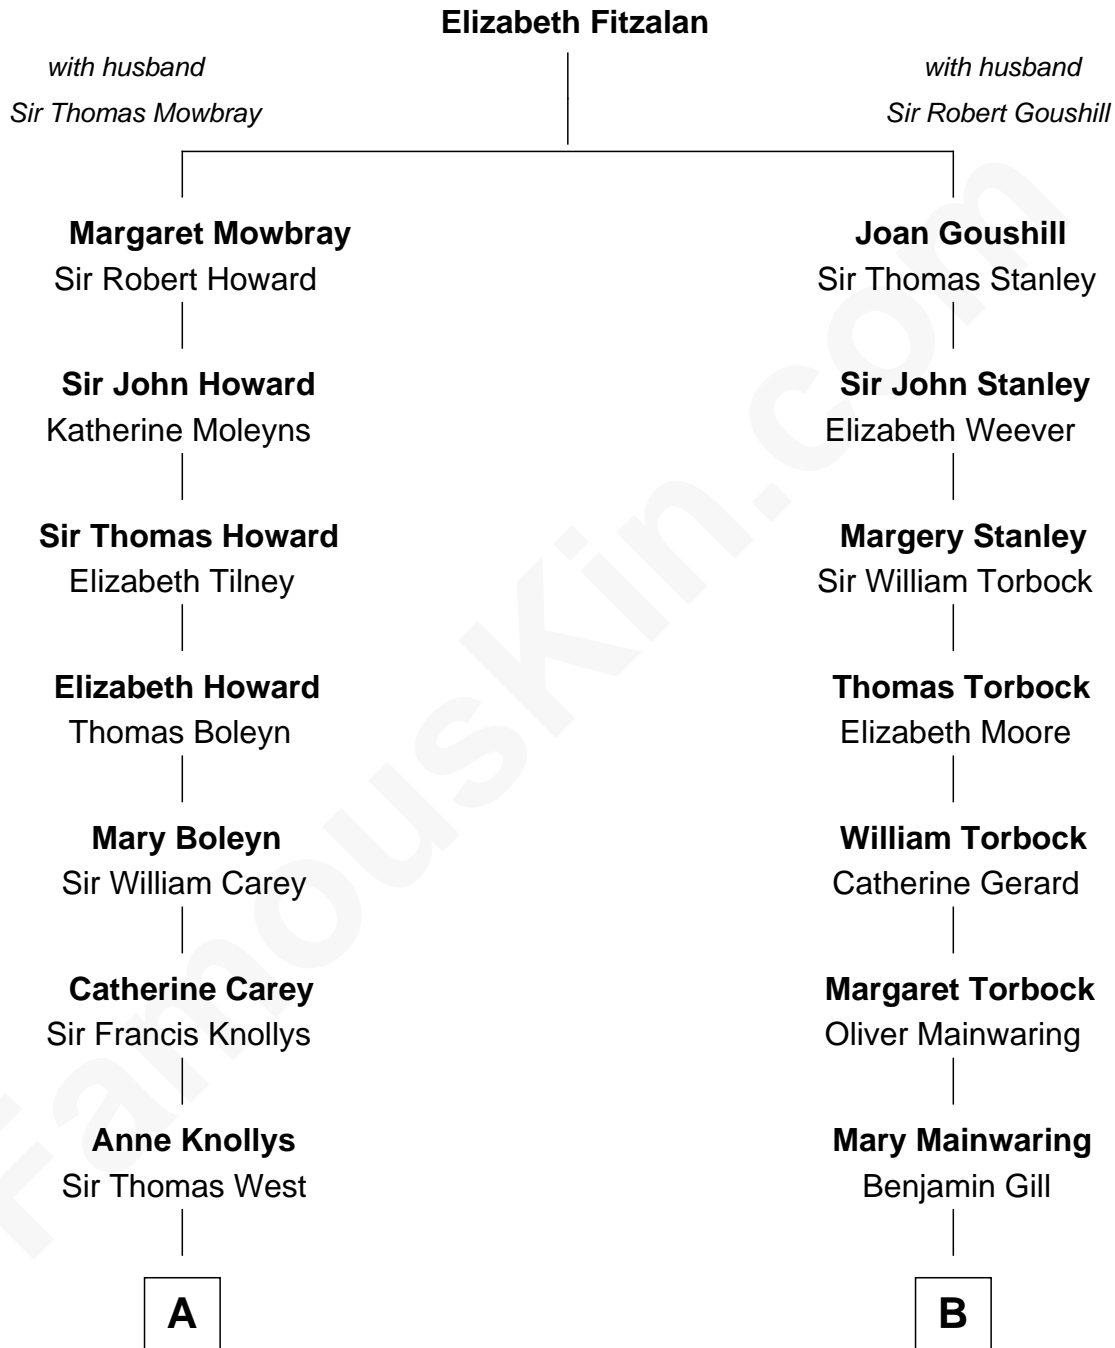

FamousKin.com

Relationship Chart of

John Cena

Movie Actor and WWE Pro Wrestler

12th cousin 8 times removed of

Charles Goldsborough

16th Governor of Maryland

C