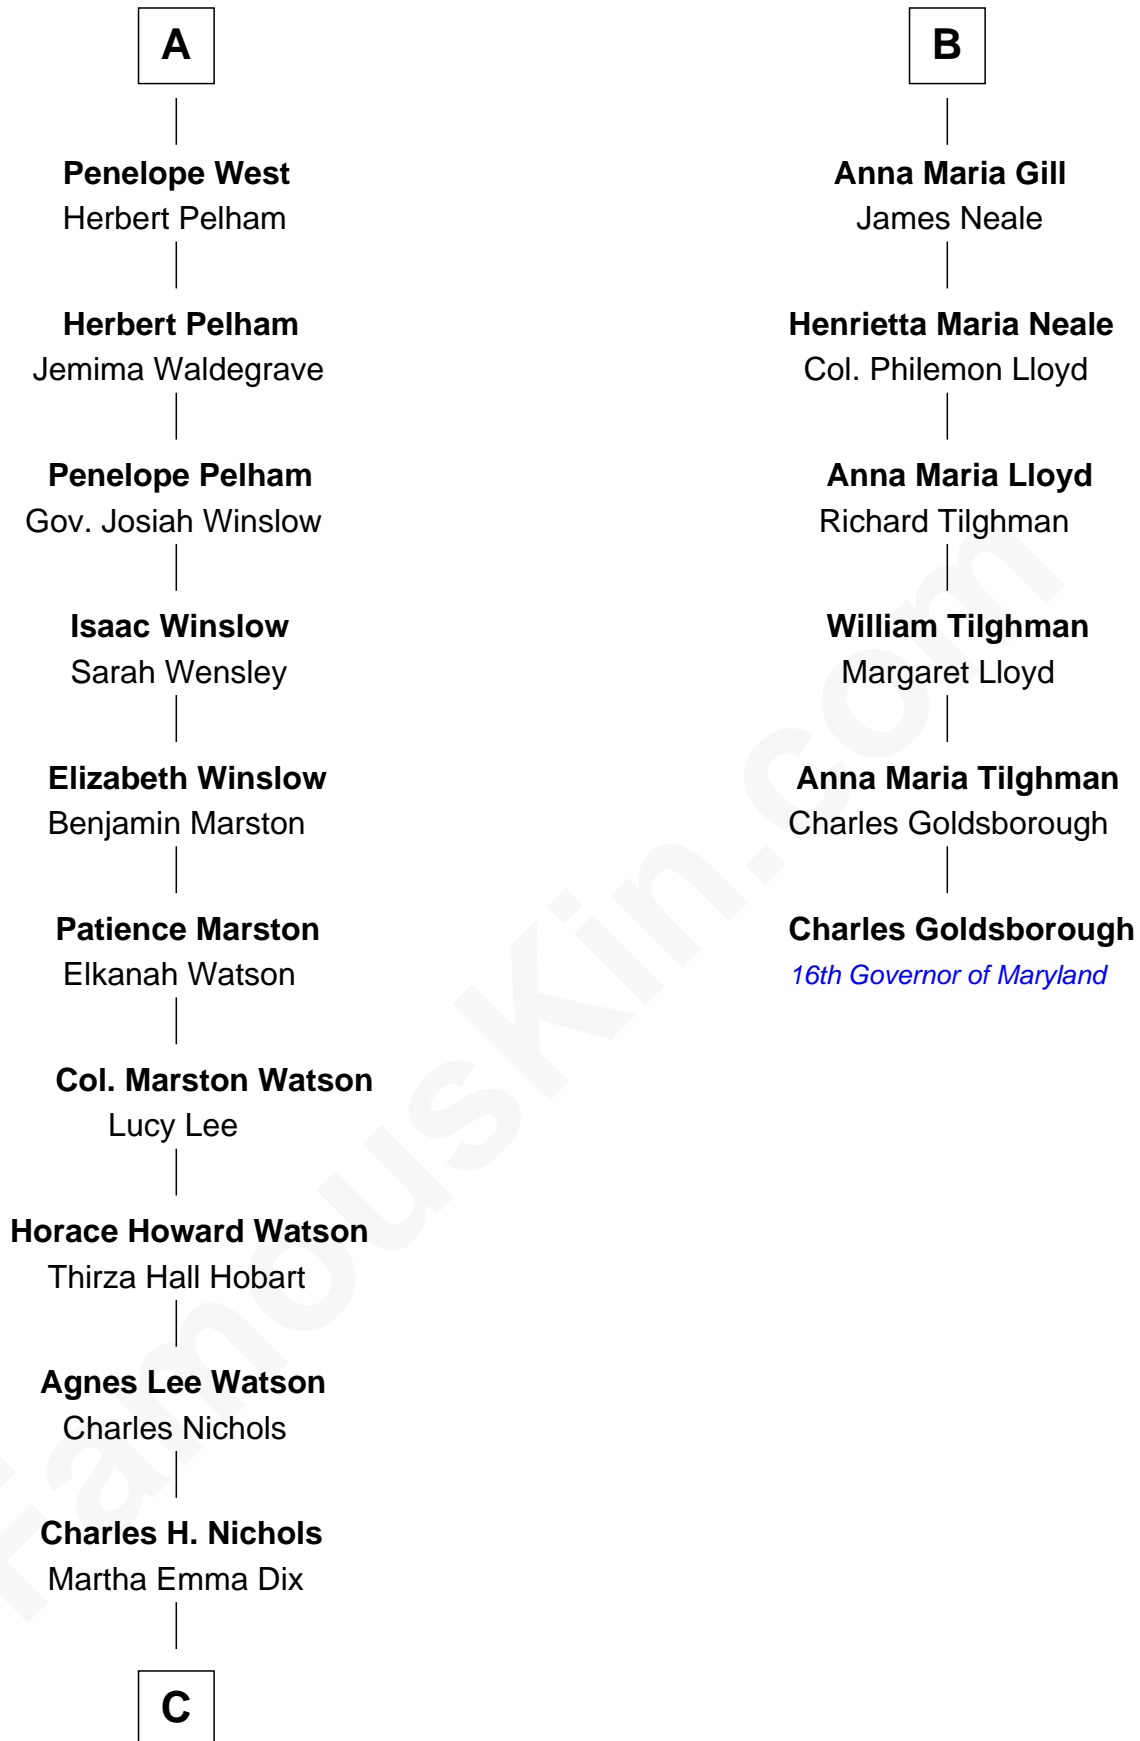

FamousKin.com

Relationship Chart of

John Cena

Movie Actor and WWE Pro Wrestler

12th cousin 8 times removed of

Charles Goldsborough

16th Governor of Maryland

C

—
Charles Nichols
Julia Ellen Skelton

—
Natalie Nichols
Ulysses John Lupien

—
Carol Frances Lupien
John Joseph Cena

—
John Cena
Actor and Pro Wrestler

FamousKin.com