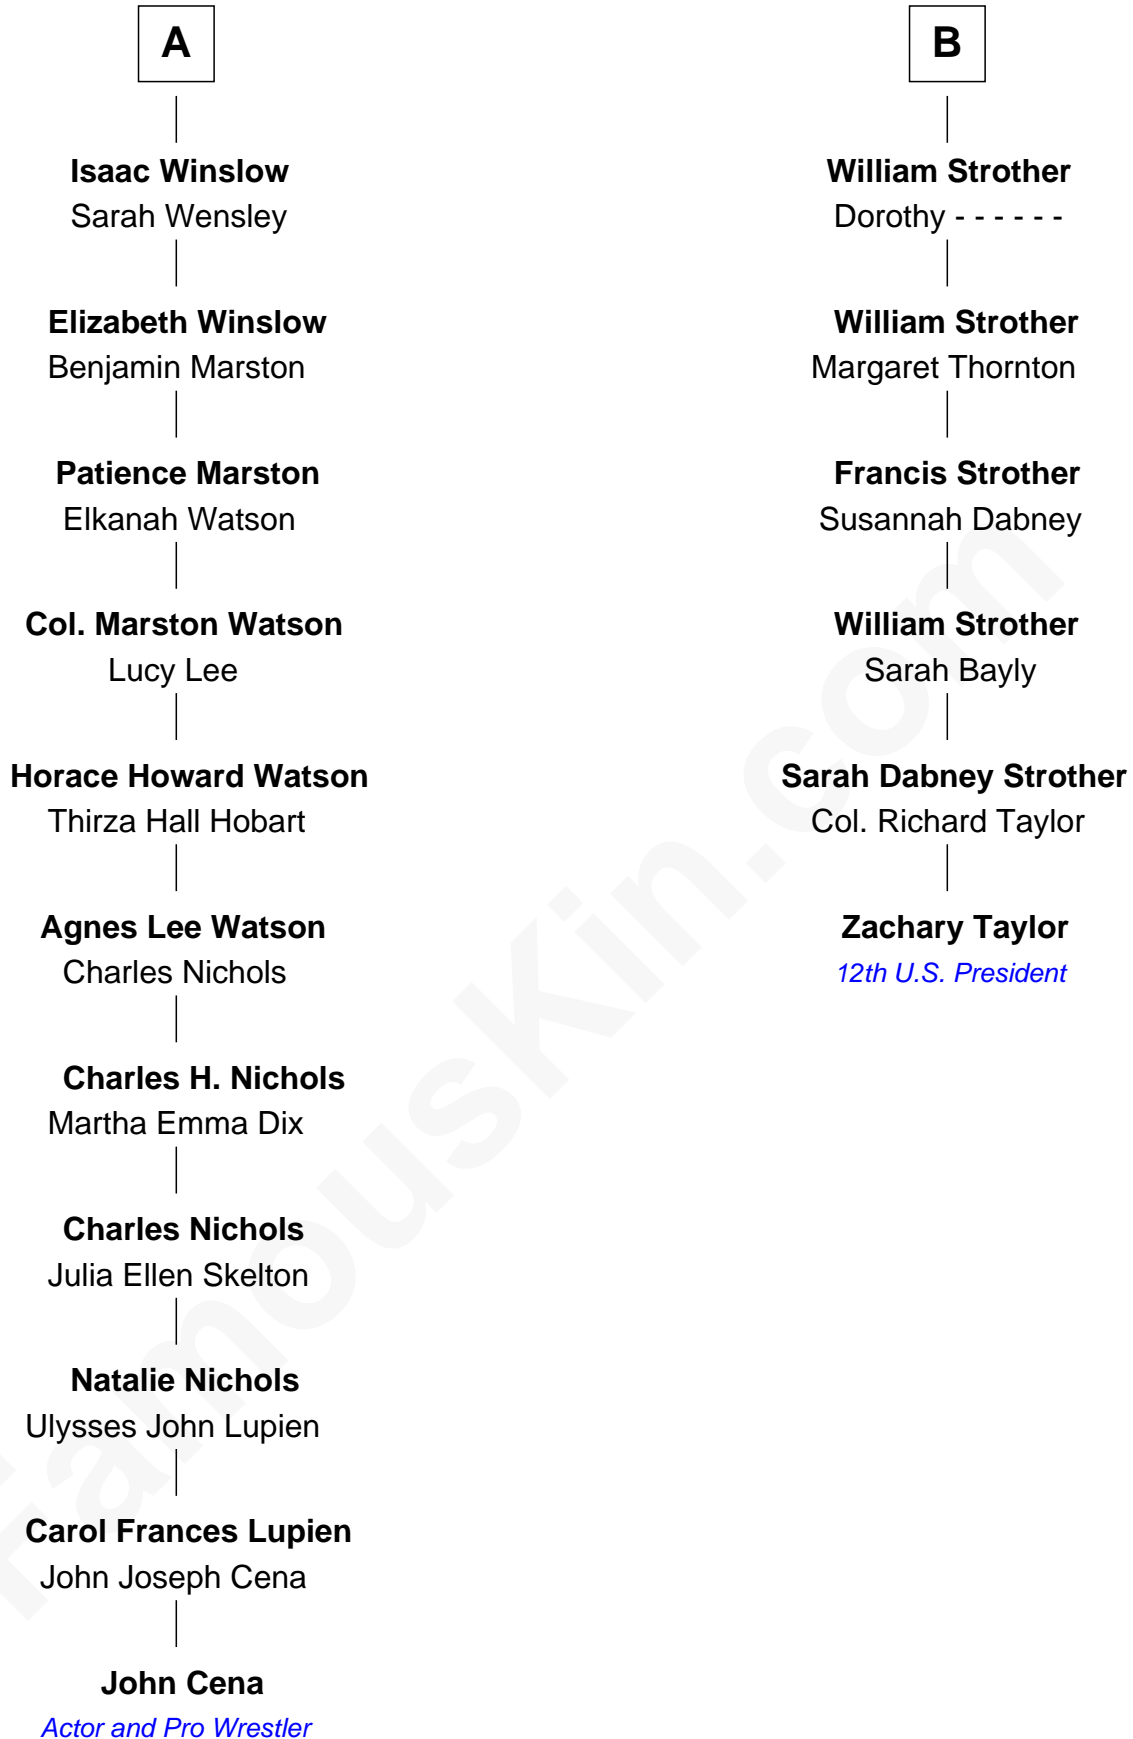

## Relationship Chart of

### John Cena

Movie Actor and WWE Pro Wrestler

12th cousin 5 times removed of

**Zachary Taylor**  
12th U.S. President

John Cena photo by [Edward Joseph Hersom II](#)