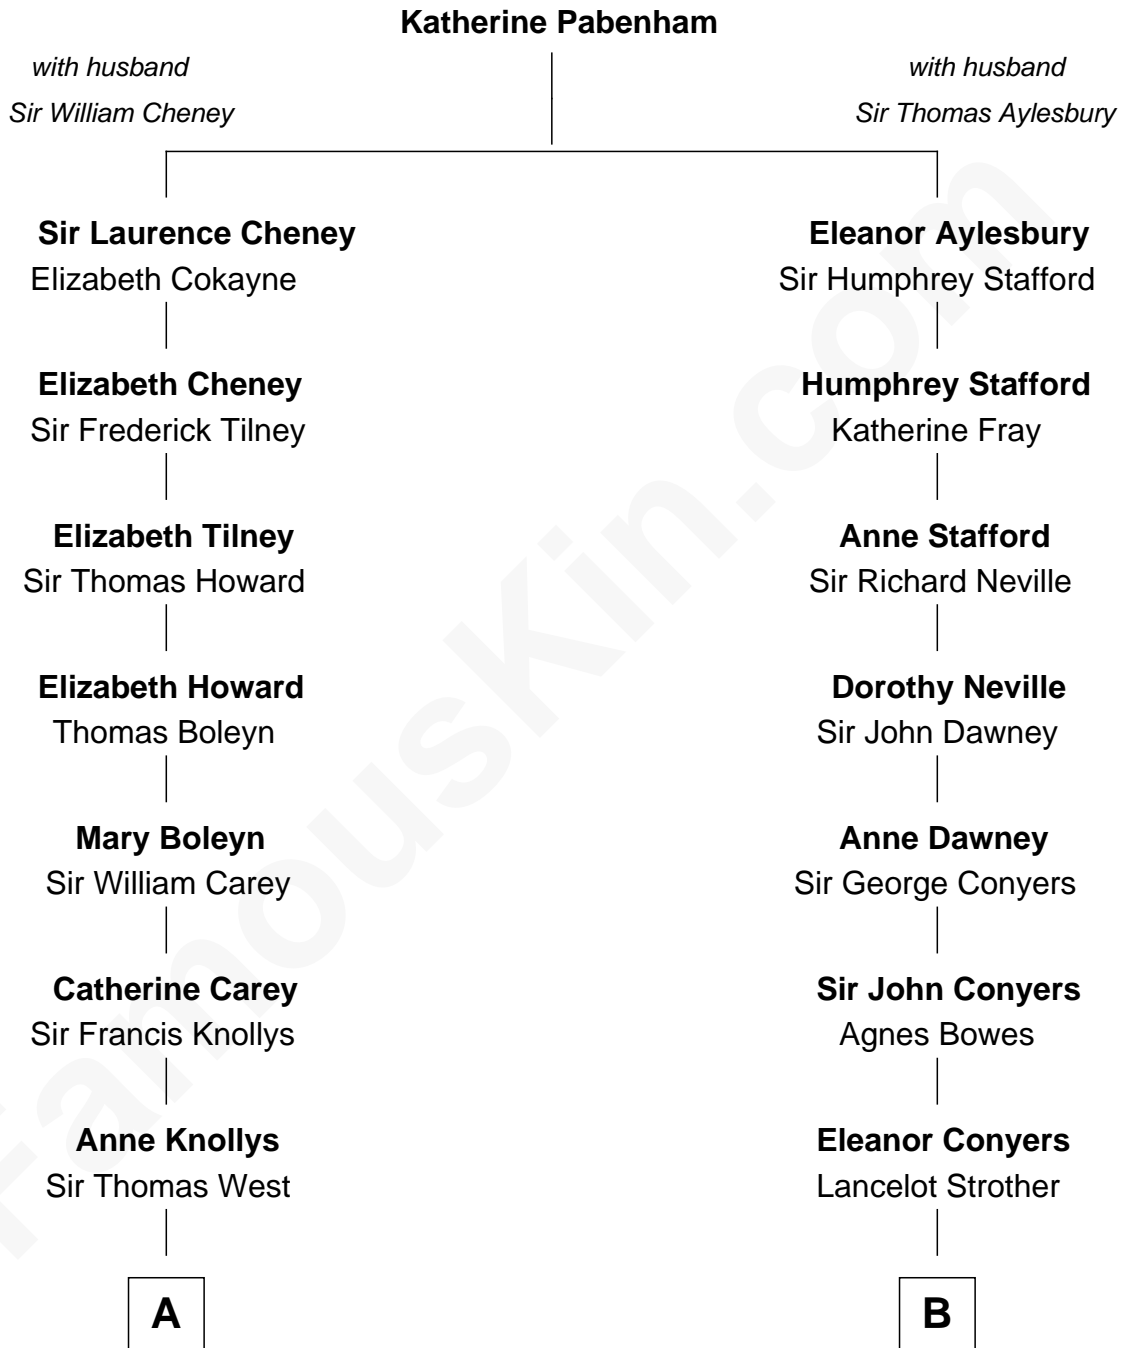

FamousKin.com

Relationship Chart of

John Cena

Movie Actor and WWE Pro Wrestler

13th cousin 7 times removed of

Zachary Taylor
12th U.S. President

C

—
Charles Nichols
Julia Ellen Skelton

—
Natalie Nichols
Ulysses John Lupien

—
Carol Frances Lupien
John Joseph Cena

—
John Cena
Actor and Pro Wrestler

FamousKin.com