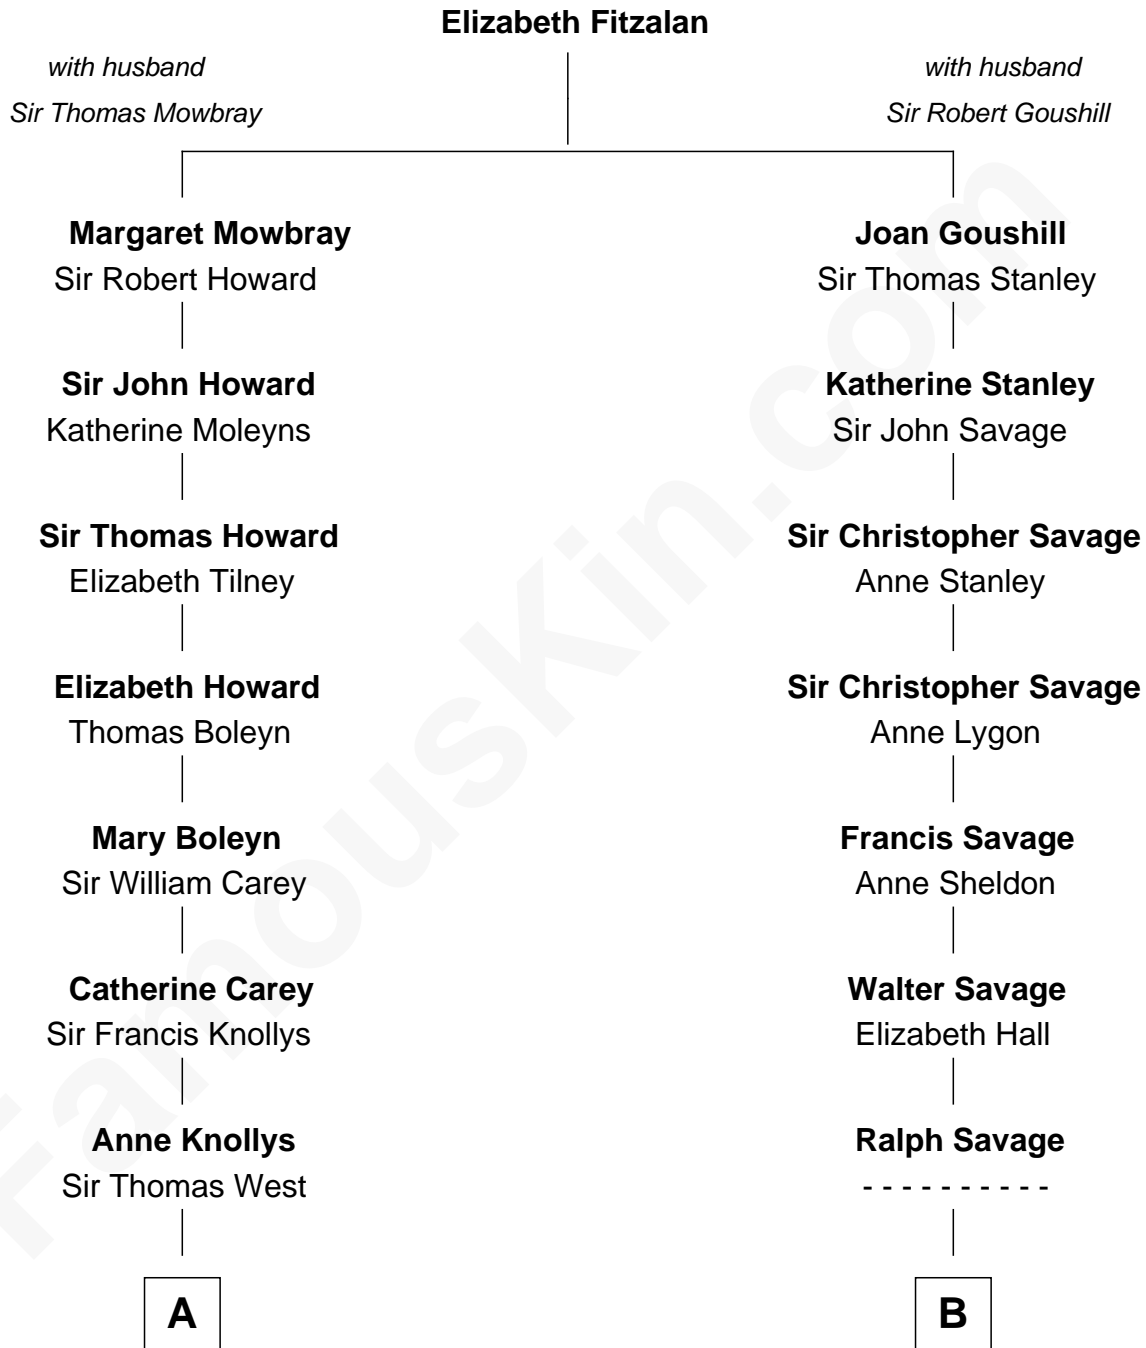

# FamousKin.com

## Relationship Chart of

### John Cena

Movie Actor and WWE Pro Wrestler

13th cousin 7 times removed of

**Zachary Taylor**  
12th U.S. President

**C**

—  
**Charles Nichols**  
Julia Ellen Skelton

—  
**Natalie Nichols**  
Ulysses John Lupien