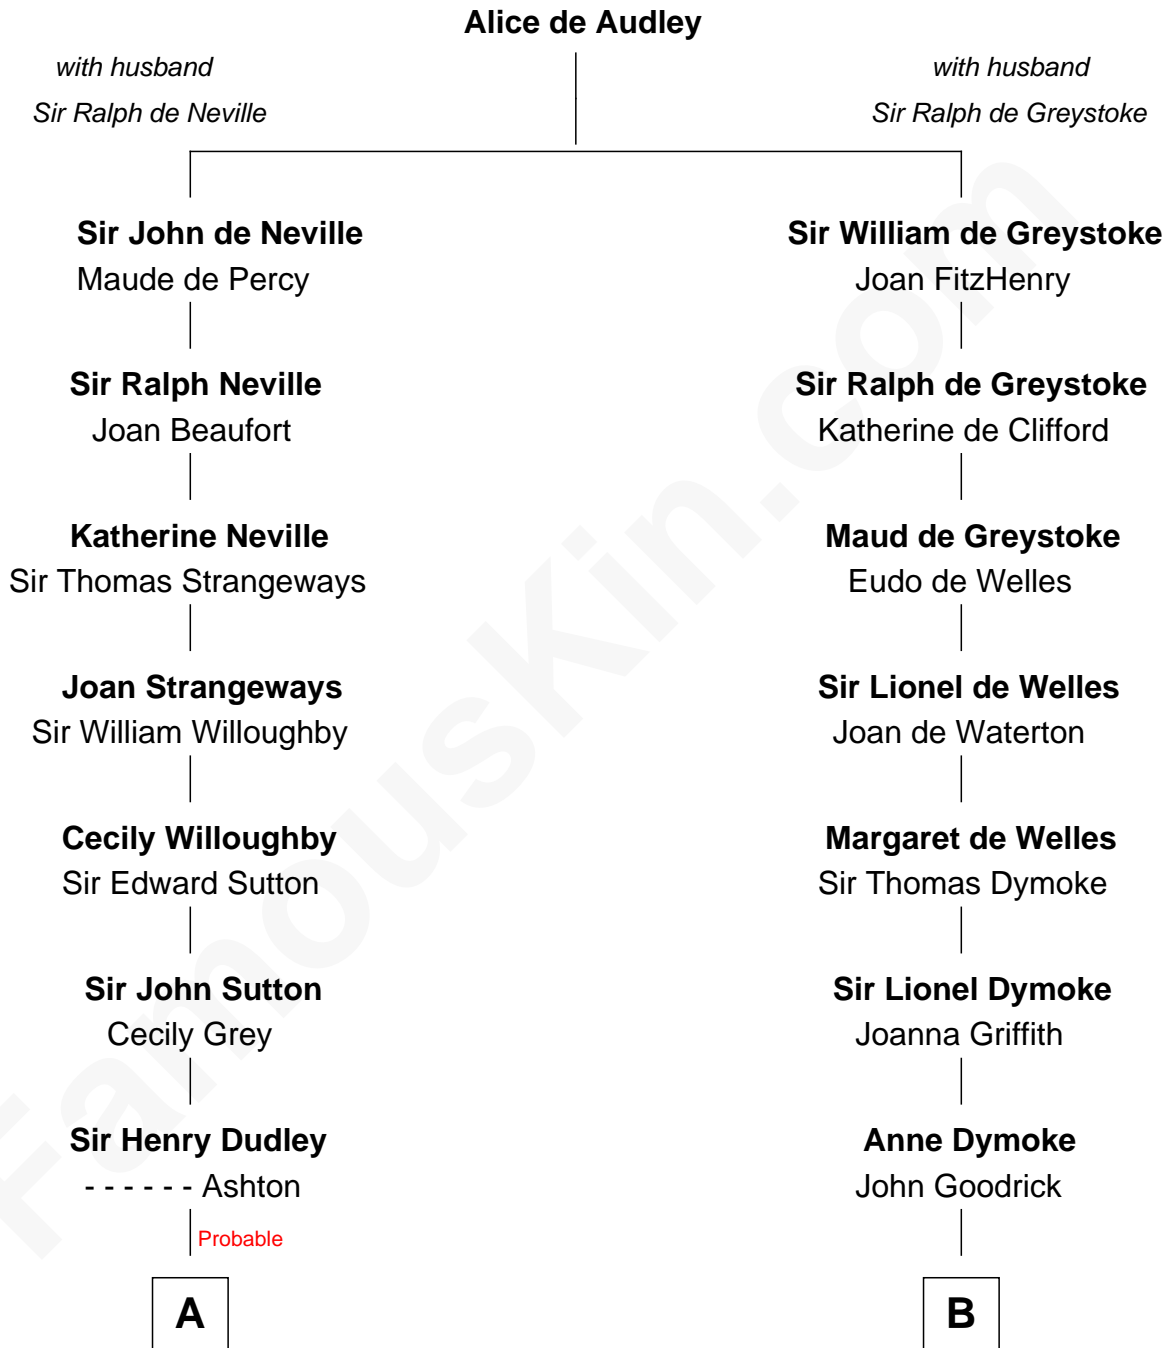

FamousKin.com

Relationship Chart of

John Cena

Movie Actor and WWE Pro Wrestler

21st cousin of

Dave Cowens

NBA Hall of Famer

C