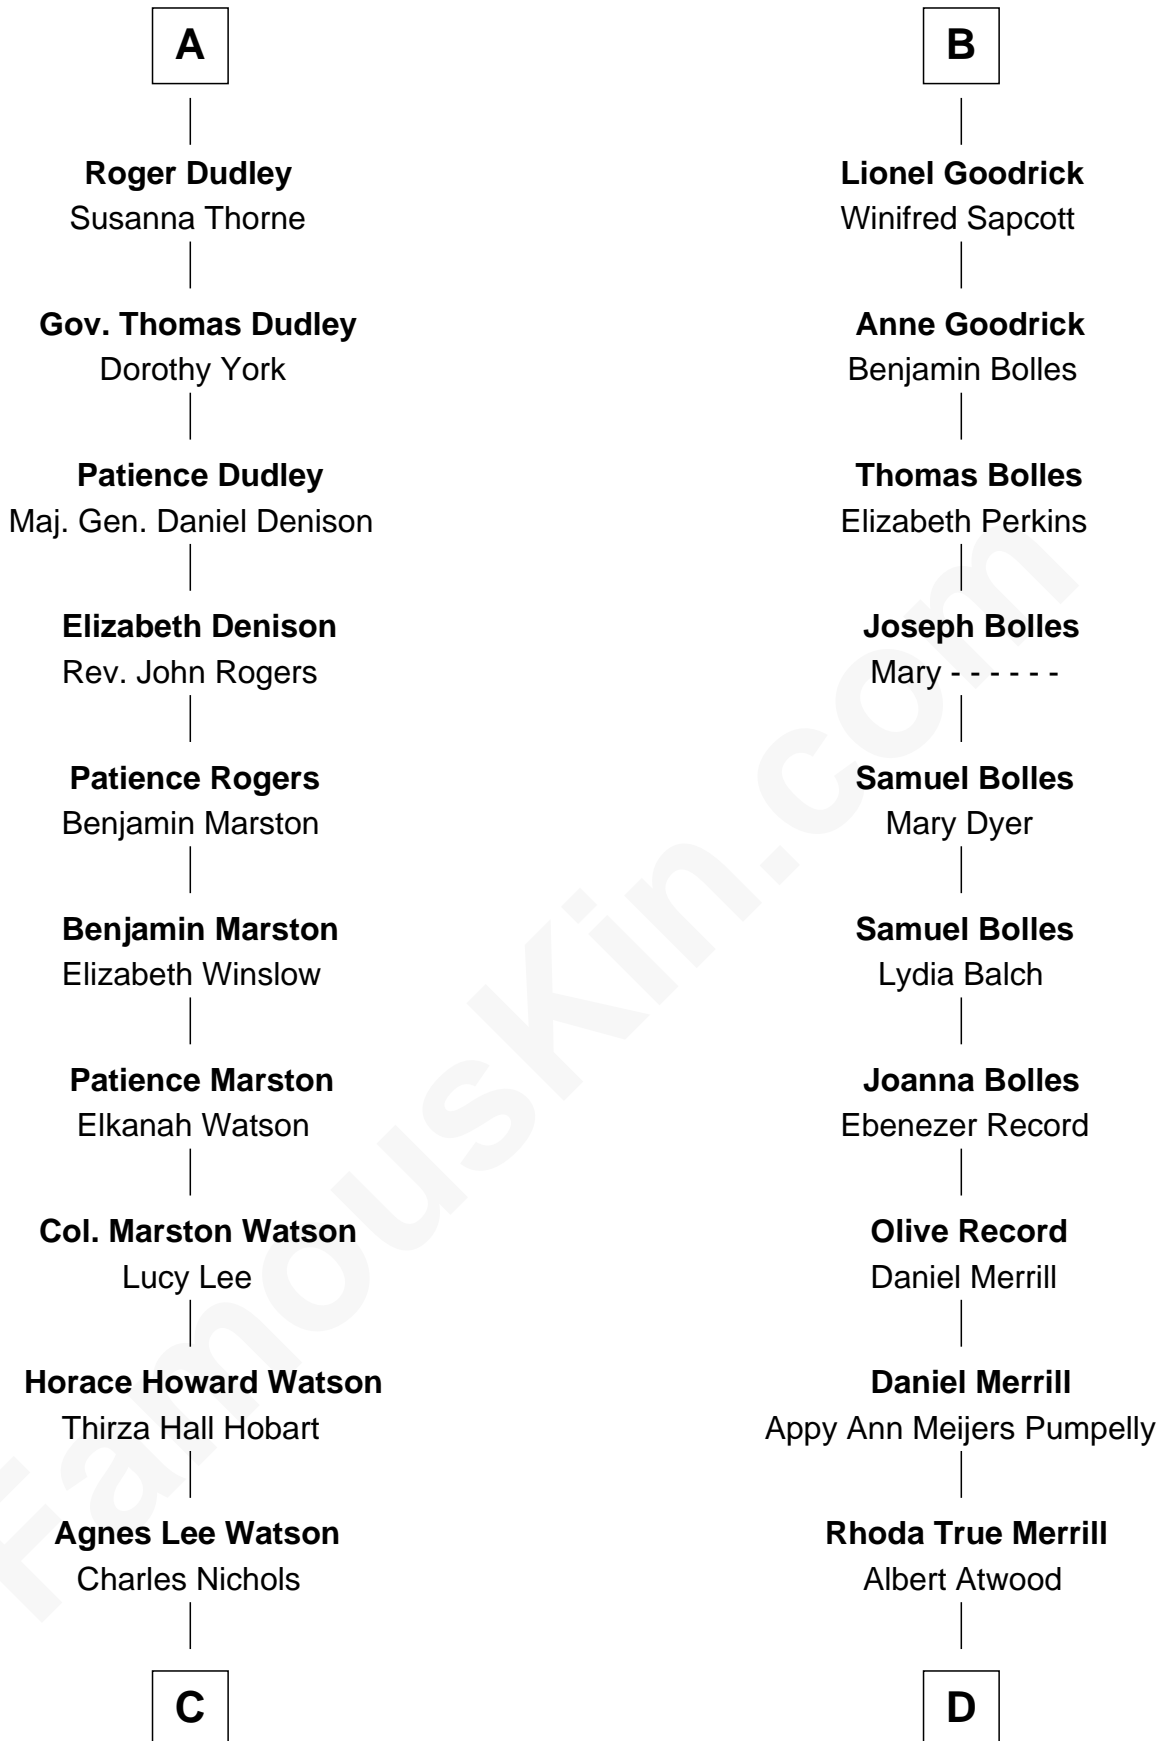

FamousKin.com

Relationship Chart of

John Cena

Movie Actor and WWE Pro Wrestler

21st cousin of

Dave Cowens

NBA Hall of Famer

C