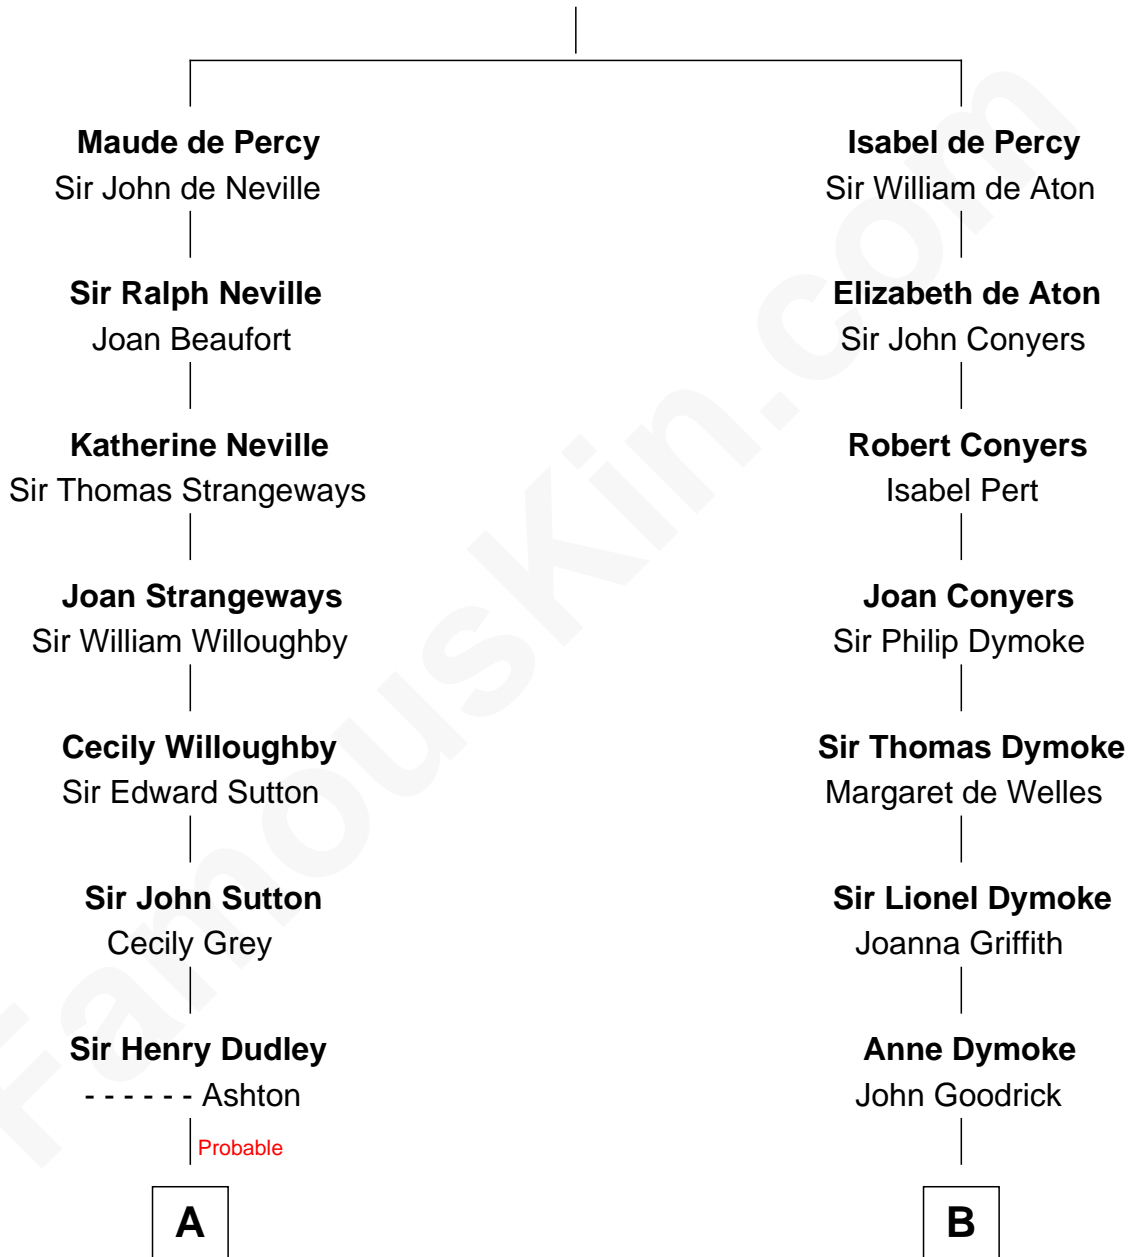

FamousKin.com Relationship Chart of

John Cena

Movie Actor and WWE Pro Wrestler

21st cousin of

Dave Cowens

NBA Hall of Famer

Sir Henry de Percy

Idoine de Clifford