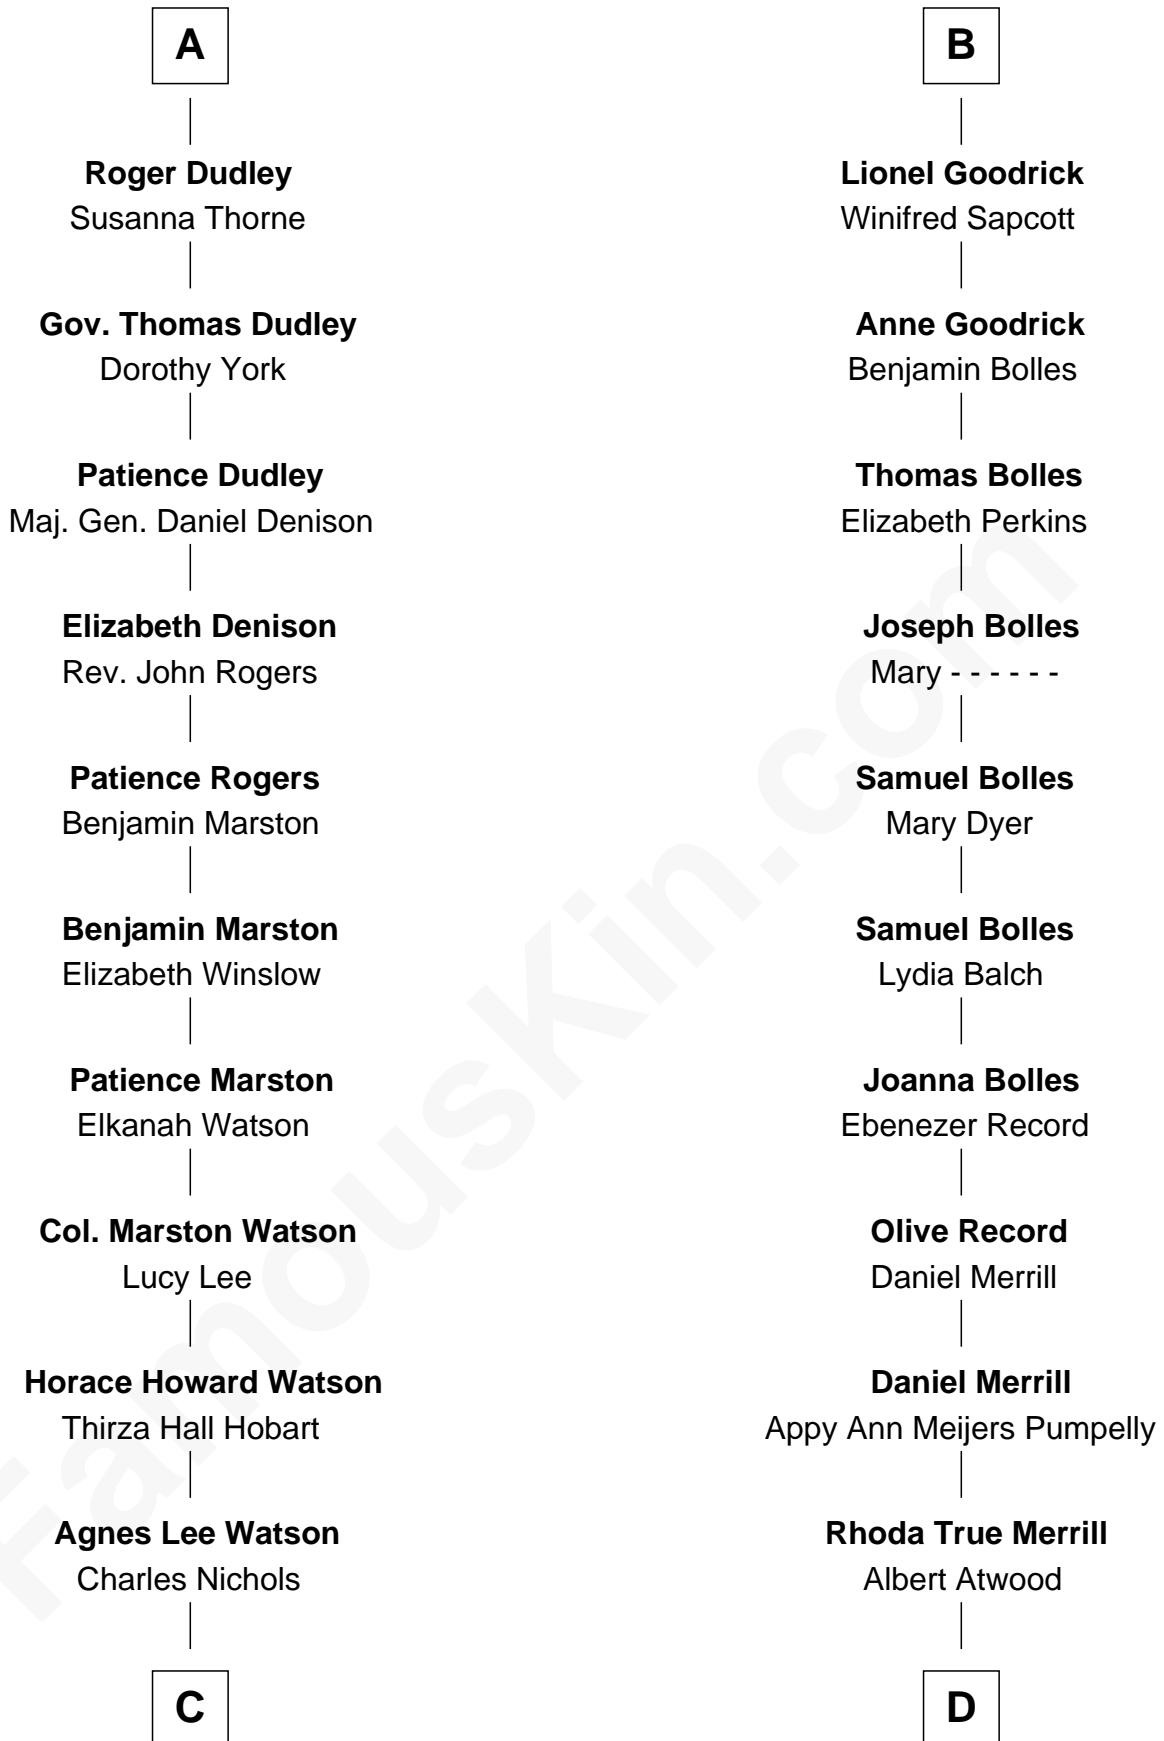

FamousKin.com Relationship Chart of

John Cena

Movie Actor and WWE Pro Wrestler

21st cousin of

Dave Cowens

NBA Hall of Famer

Sir Henry de Percy

Idoine de Clifford