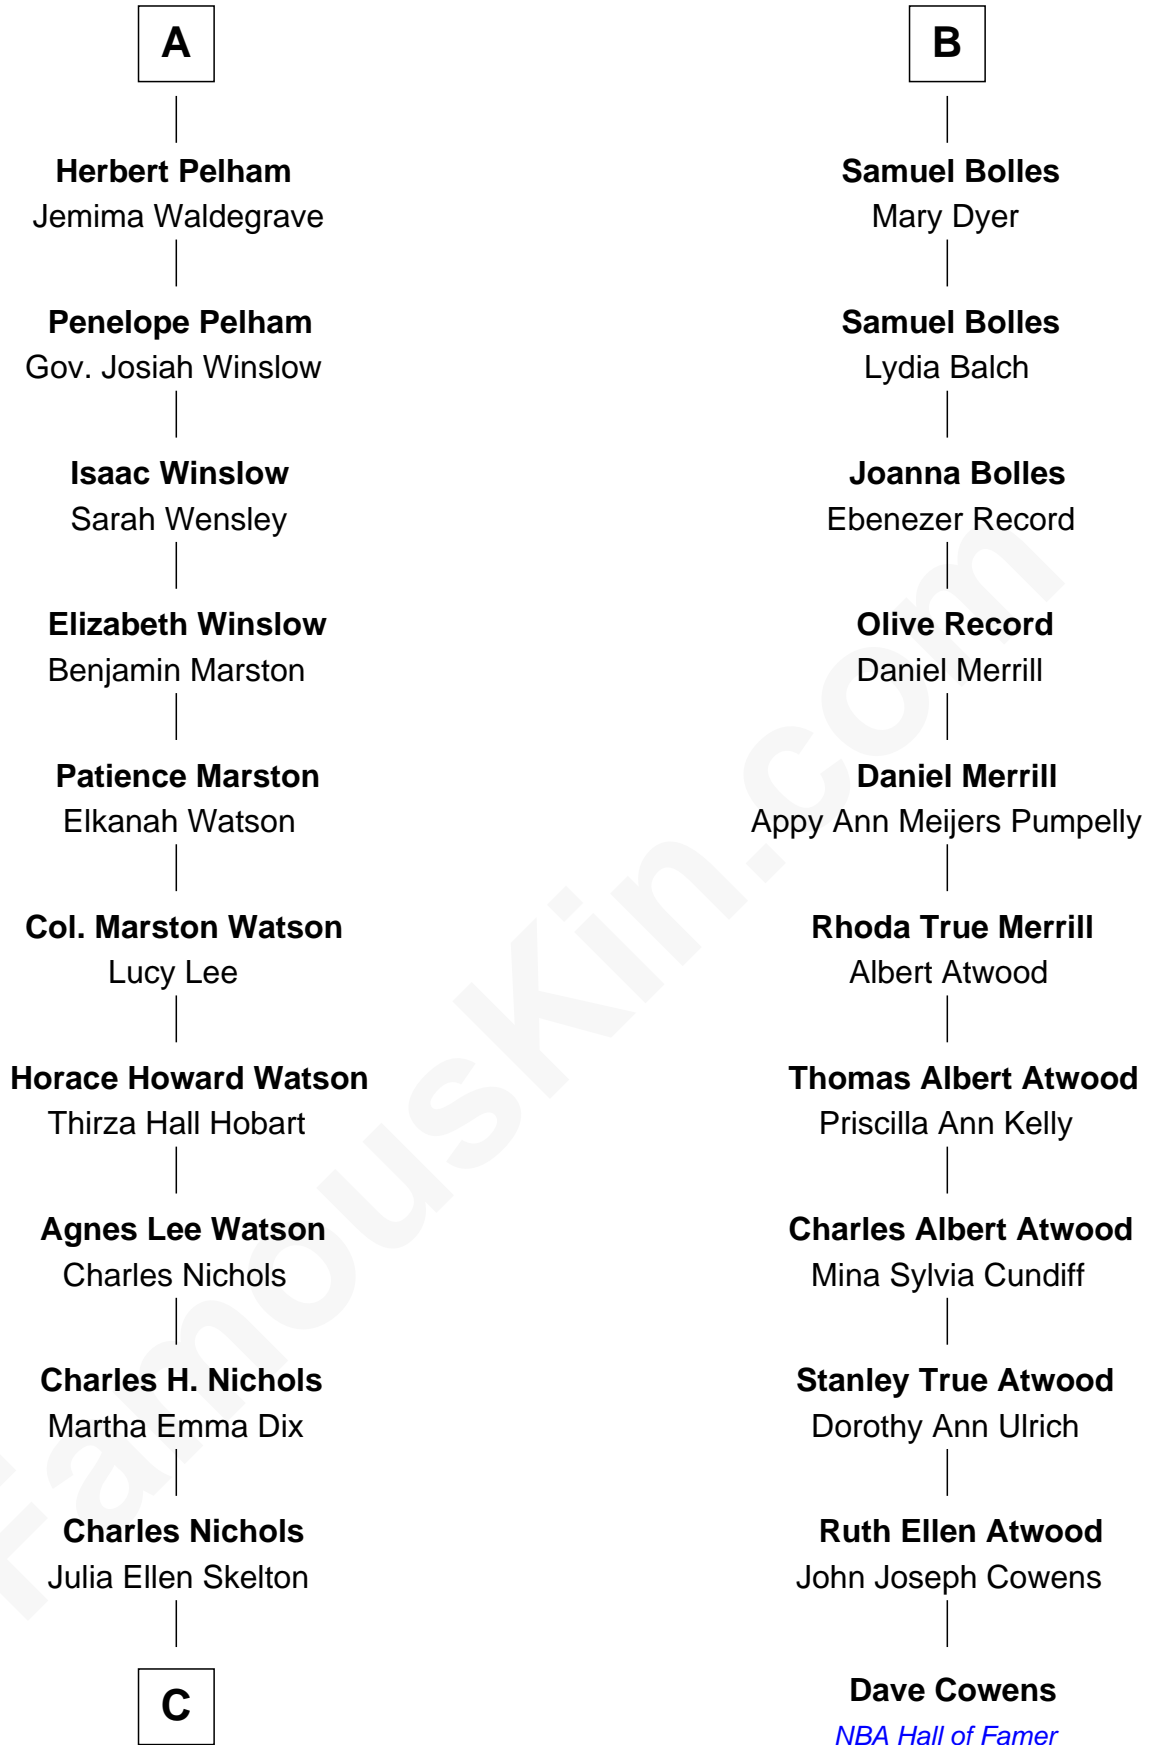

FamousKin.com

Relationship Chart of

John Cena

Movie Actor and WWE Pro Wrestler

17th cousin 2 times removed of

Dave Cowens
NBA Hall of Famer

Sir Lionel de Welles
Joan de Waterton

C

Natalie Nichols
Ulysses John Lupien

Carol Frances Lupien
John Joseph Cena

John Cena
Actor and Pro Wrestler

FamousKin.com