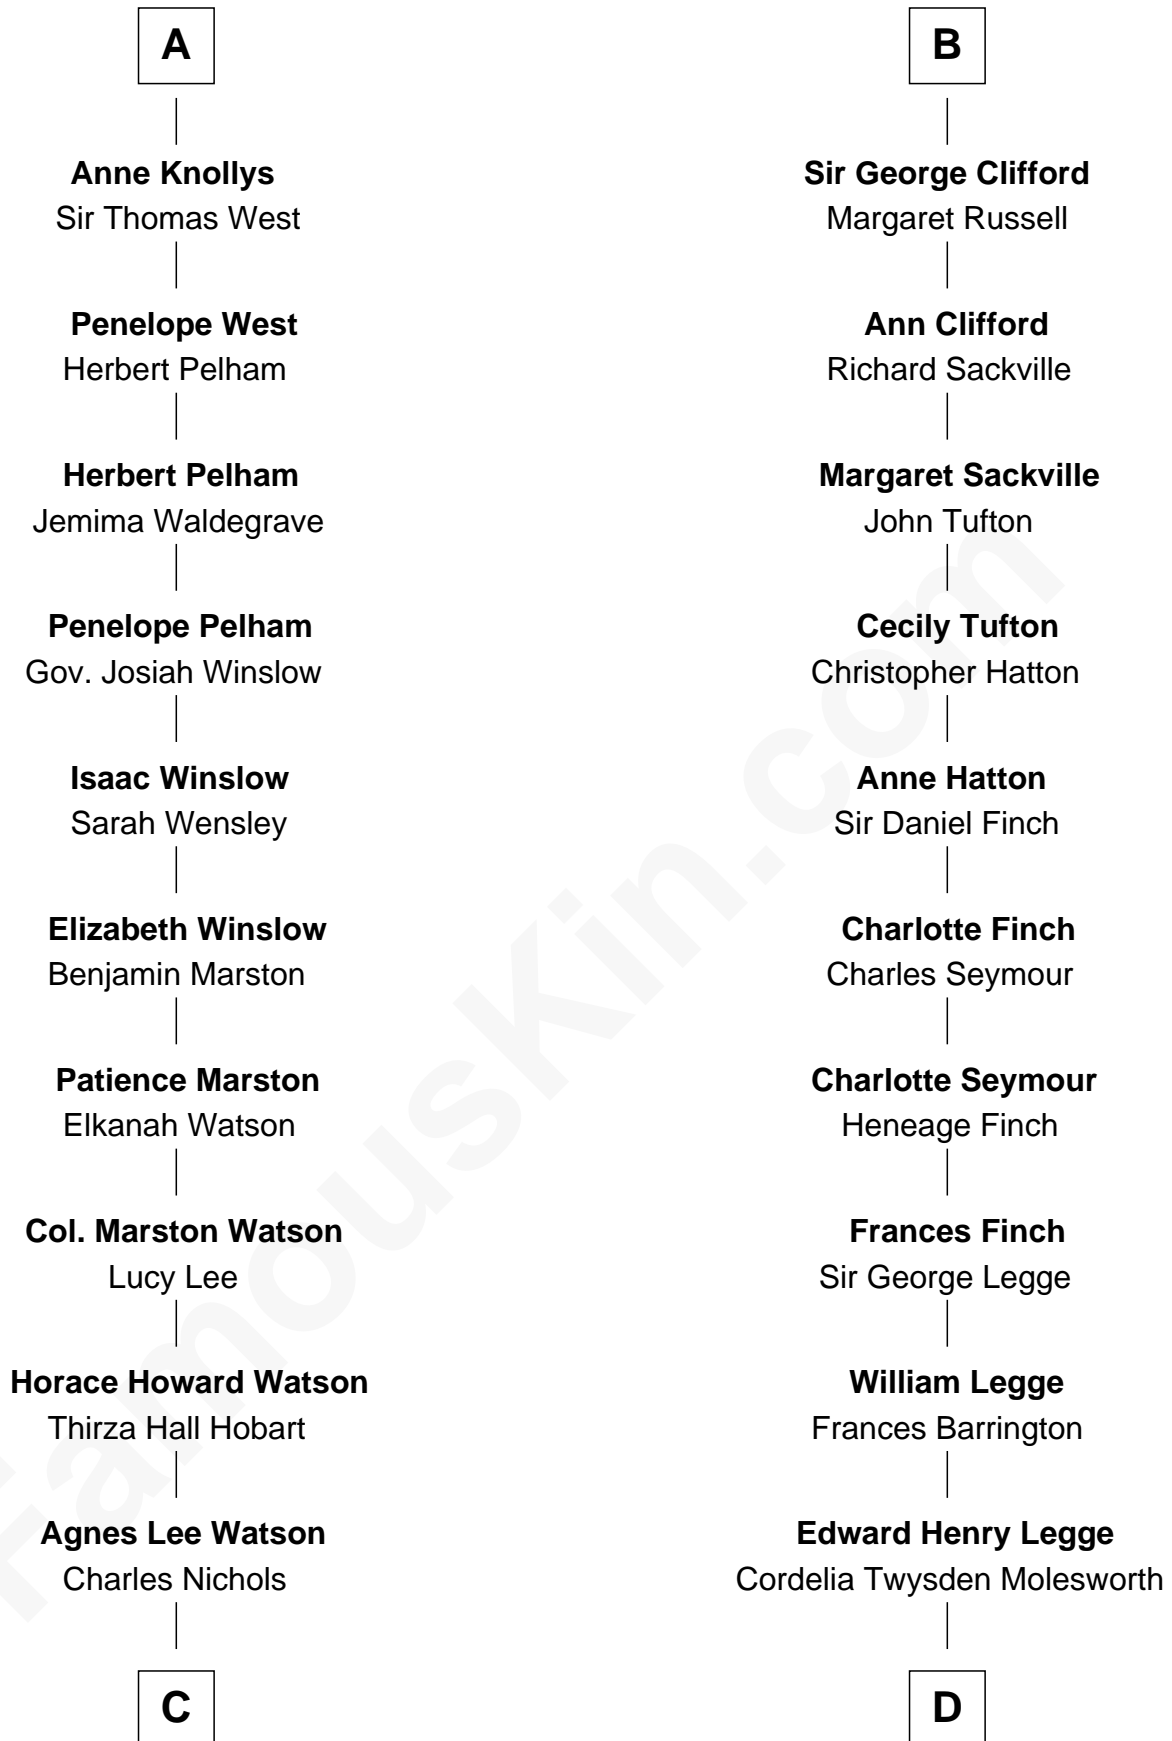

FamousKin.com

Relationship Chart of

John Cena

Movie Actor and WWE Pro Wrestler

20th cousin 1 time removed of

Kit Harington

TV Actor - "Game of Thrones"

Sir Thomas de Beauchamp

Katherine de Mortimer

C

Charles H. Nichols
Martha Emma Dix

Charles Nichols
Julia Ellen Skelton

Natalie Nichols
Ulysses John Lupien

Carol Frances Lupien
John Joseph Cena

John Cena
Actor and Pro Wrestler

D