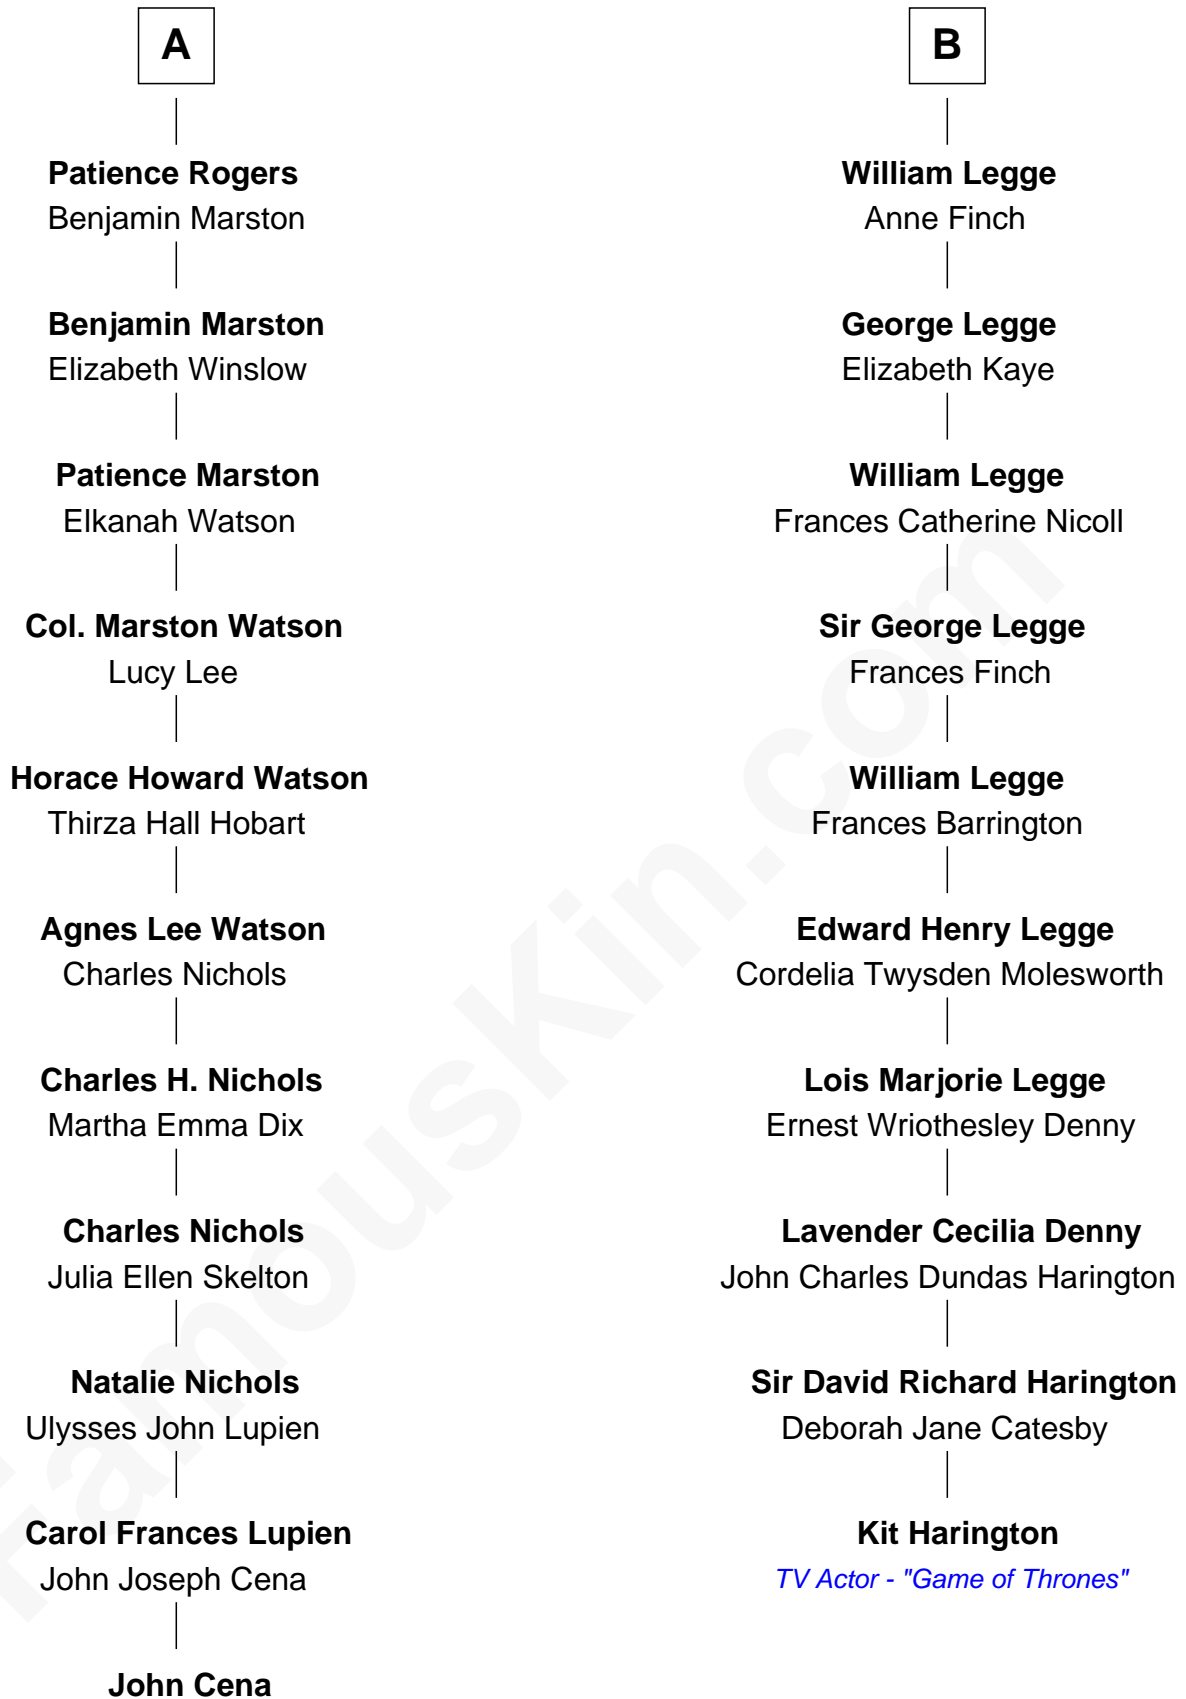

FamousKin.com

Relationship Chart of

John Cena

Movie Actor and WWE Pro Wrestler

16th cousin 1 time removed of

Kit Harington

TV Actor - "Game of Thrones"

Sir Edmund Sutton

Lawrence Washington

Sir William Washington

Anne Villiers

Elizabeth Washington

Col. William Legge

George Legge

Barbara Archibald

B