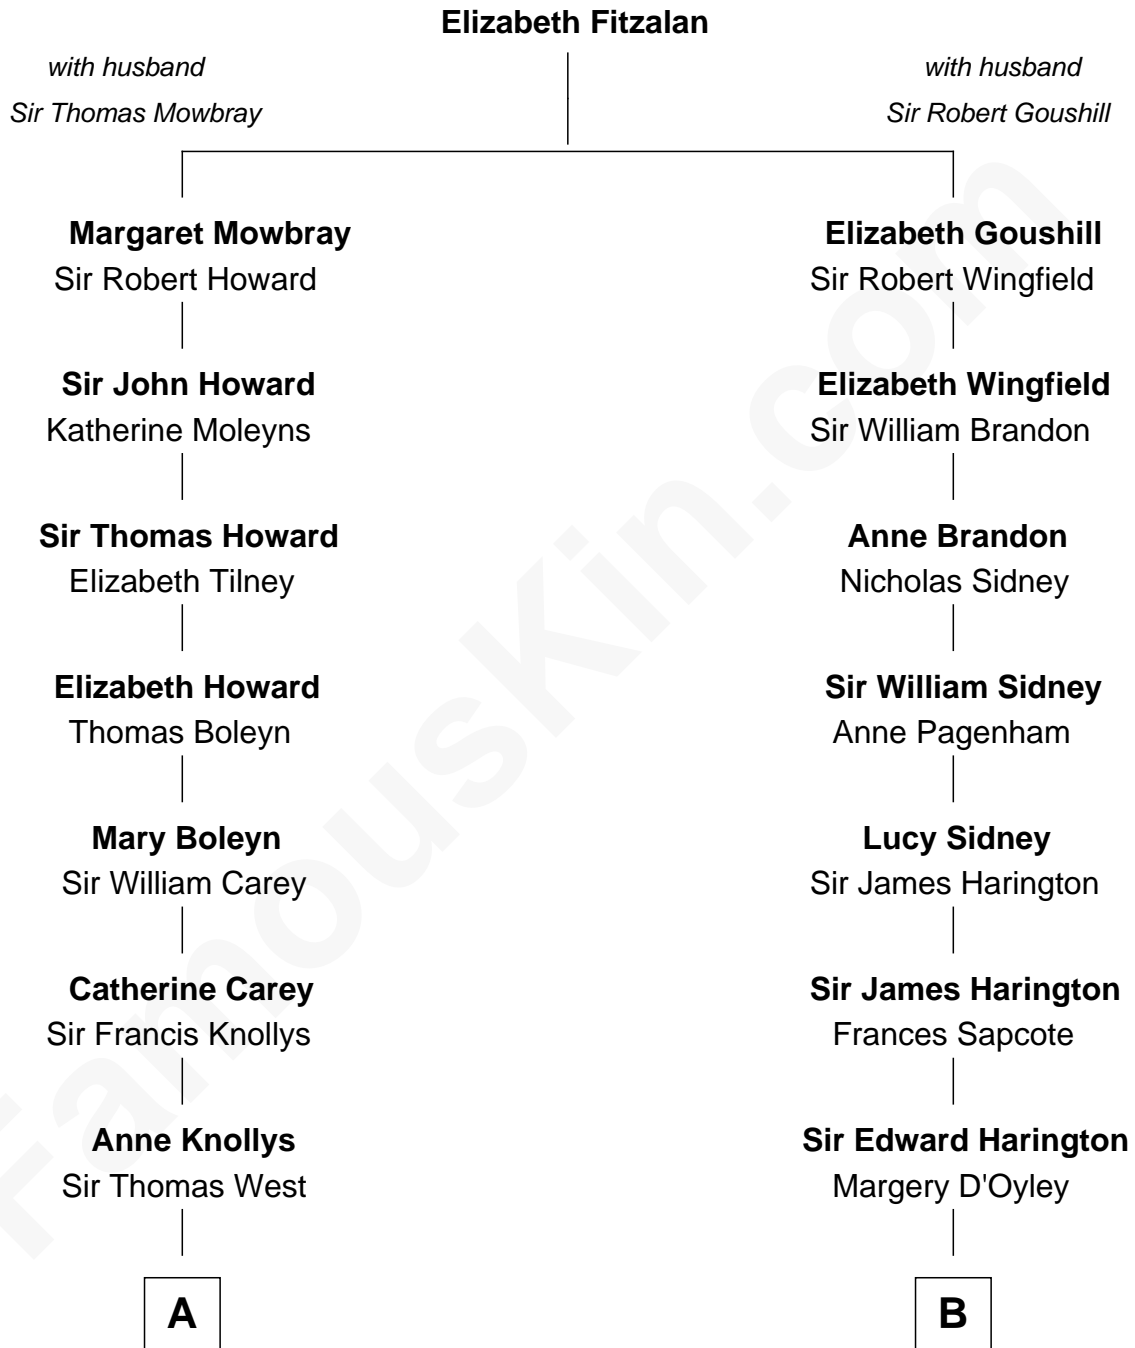

Kit Harington

TV Actor - "Game of Thrones"