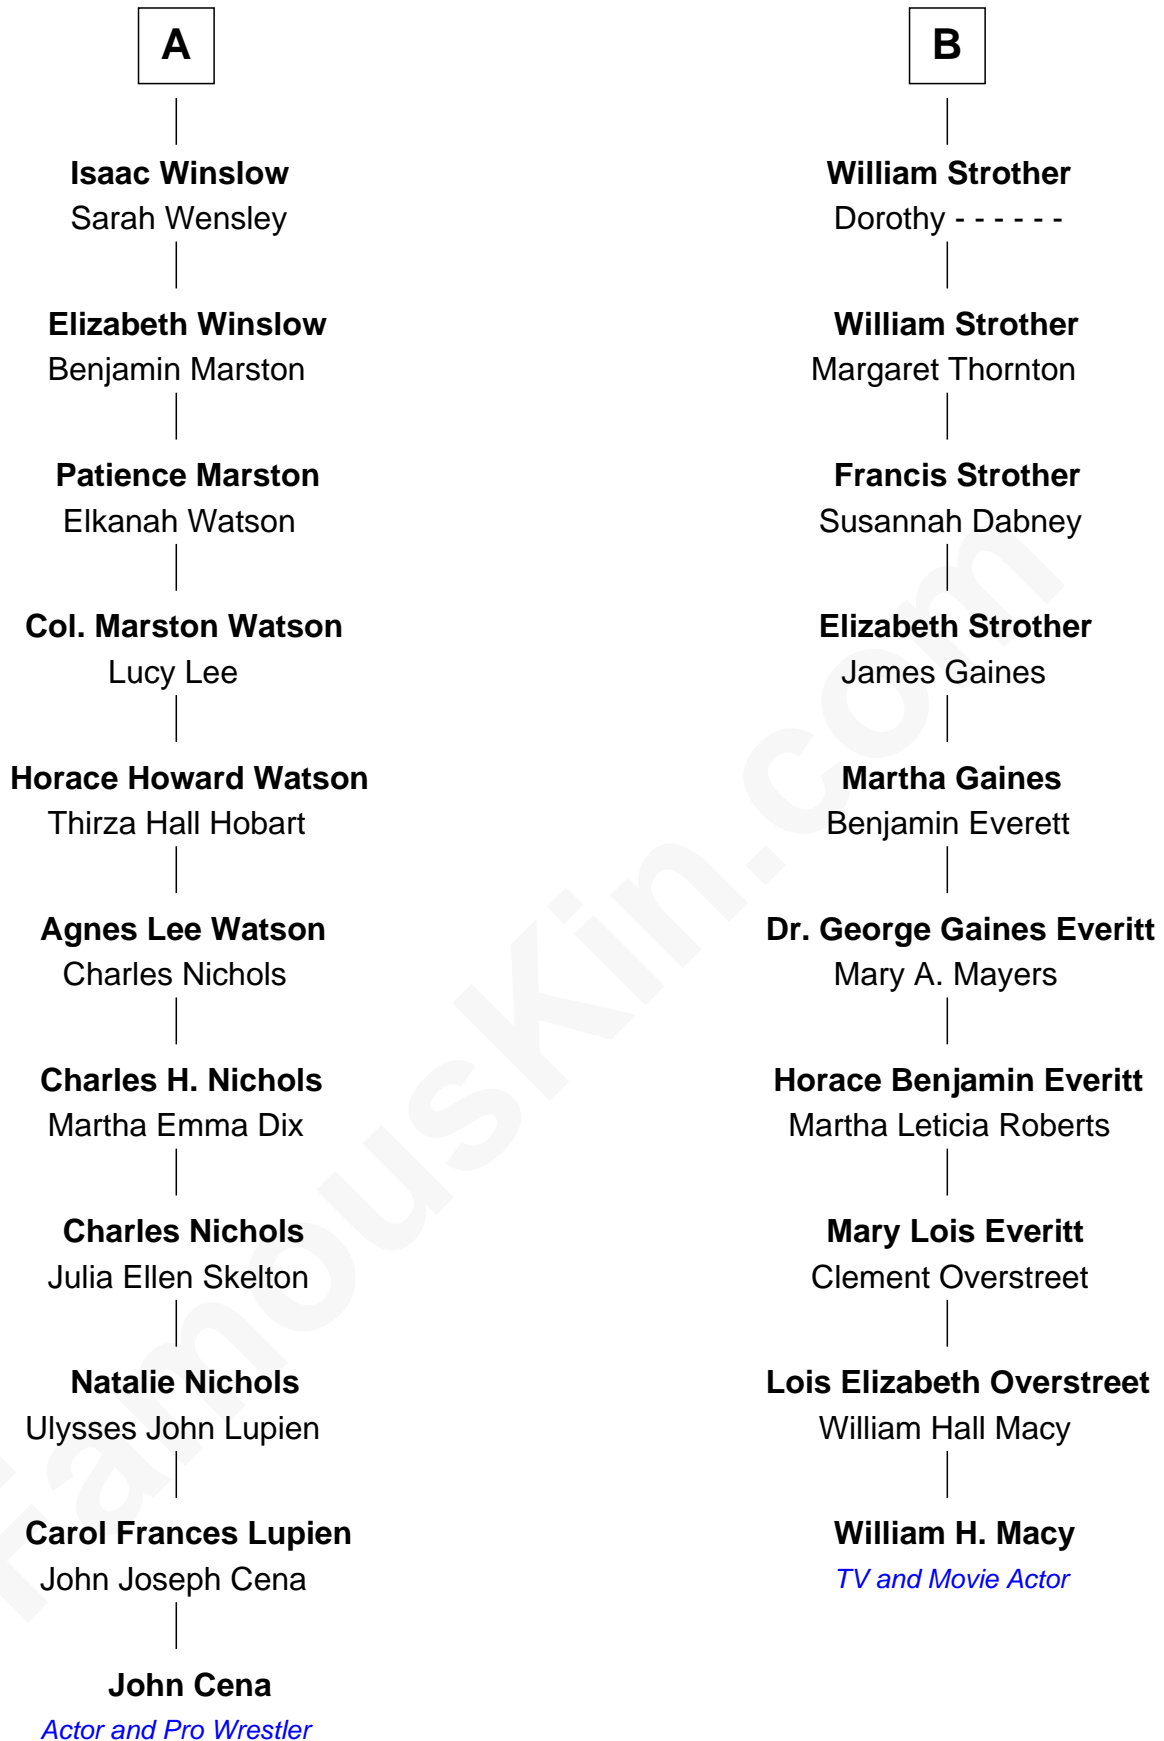

## Relationship Chart of

### John Cena

*Movie Actor and WWE Pro Wrestler*

16th cousin 1 time removed of

**William H. Macy**  
*TV and Movie Actor*

John Cena photo by [Edward Joseph Hersom II](#)