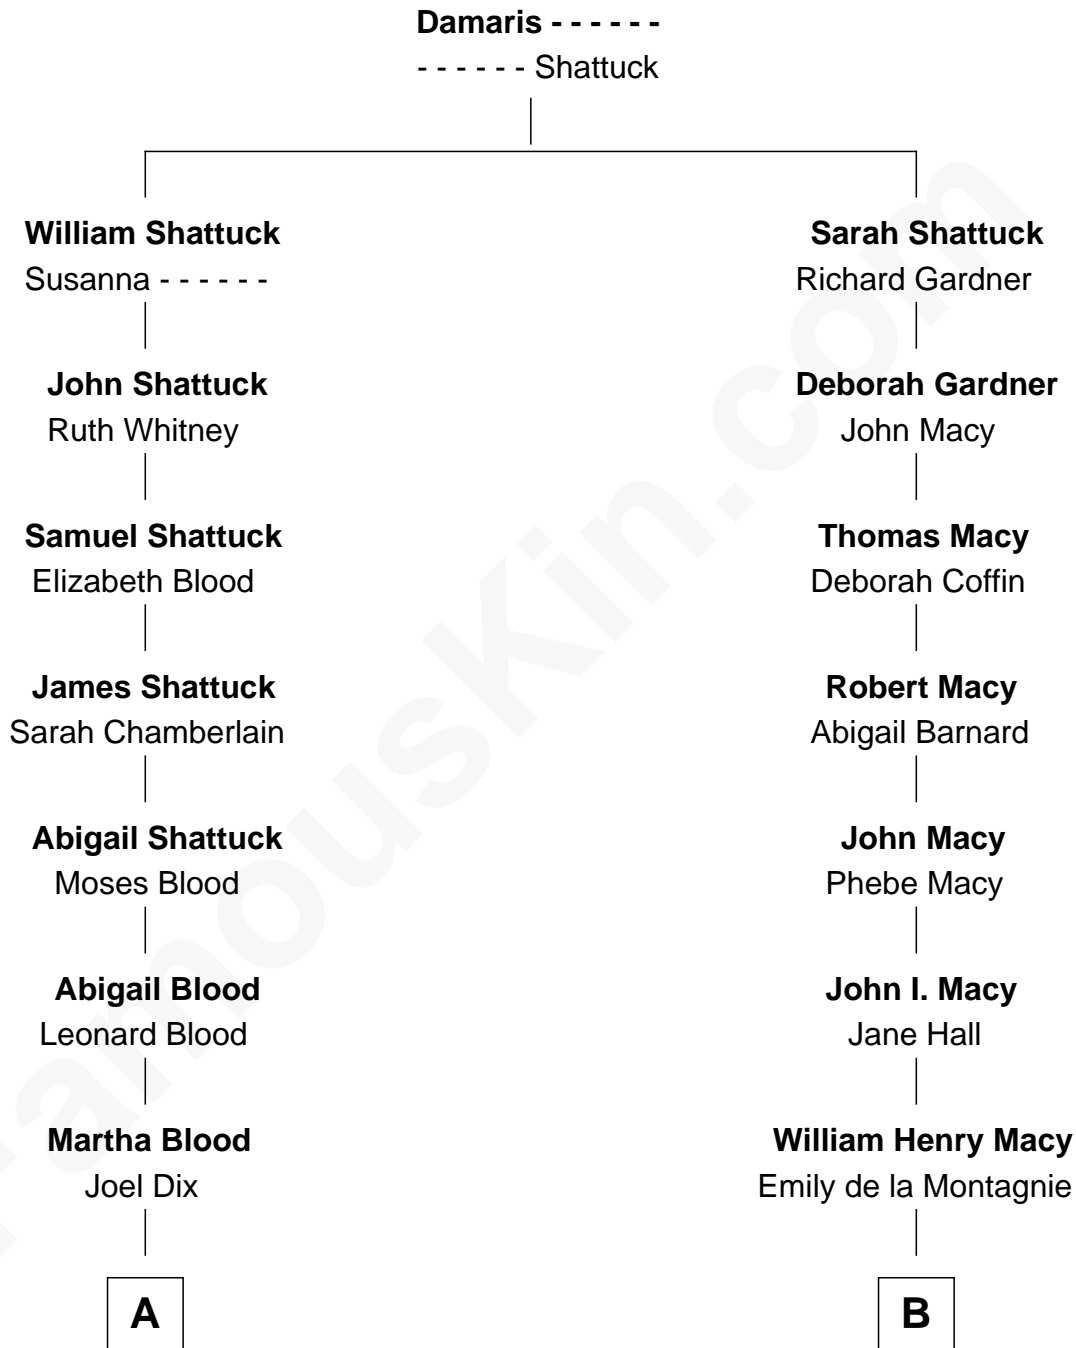

FamousKin.com

Relationship Chart of

John Cena

Movie Actor and WWE Pro Wrestler

9th cousin 2 times removed of

William H. Macy
TV and Movie Actor

A

Martha Emma Dix

Charles H. Nichols

Charles Nichols

Julia Ellen Skelton

Natalie Nichols

Ulysses John Lupien

Carol Frances Lupien

John Joseph Cena

John Cena

Actor and Pro Wrestler

B

Albert Hall Macy

Elizabeth C. Somerville

William Hall Macy

Lois Elizabeth Overstreet

William H. Macy

TV and Movie Actor