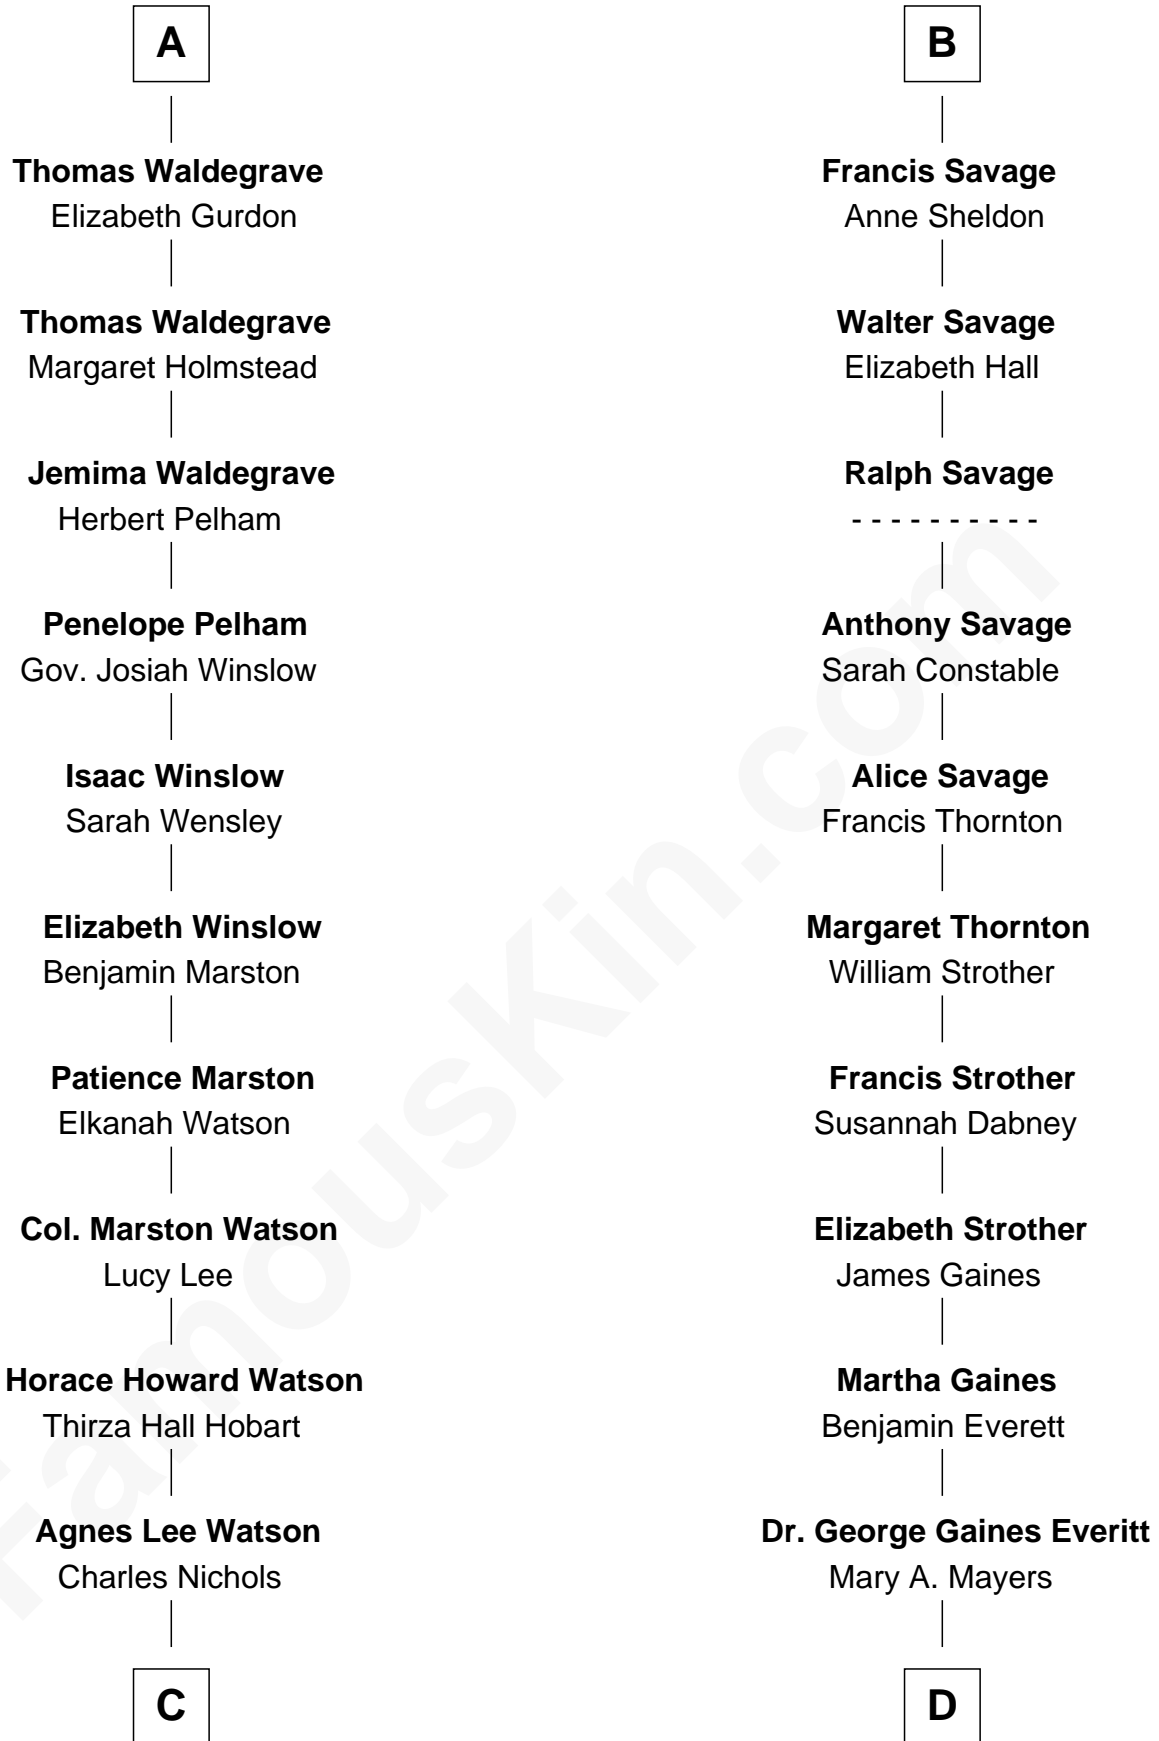

FamousKin.com

Relationship Chart of

John Cena

Movie Actor and WWE Pro Wrestler

20th cousin 1 time removed of

William H. Macy
TV and Movie Actor

Bartholomew de Badlesmere

Margaret de Clare

Margaret de Badlesmere

Sir John de Tibetot

Sir Robert de Tibetot

Margaret Deincourt

Elizabeth de Tibetot

Sir Philip le Despencer

Margery Despencer

Sir Roger Wentworth

Henry Wentworth

Elizabeth Howard

Margery Wentworth

Sir William Waldegrave

Anthony Waldegrave

Elizabeth Gray

A

Elizabeth de Badlesmere

Sir John Savage

Sir Christopher Savage

Anne Stanley

Sir Christopher Savage

Anne Lygon

B

C

Charles H. Nichols