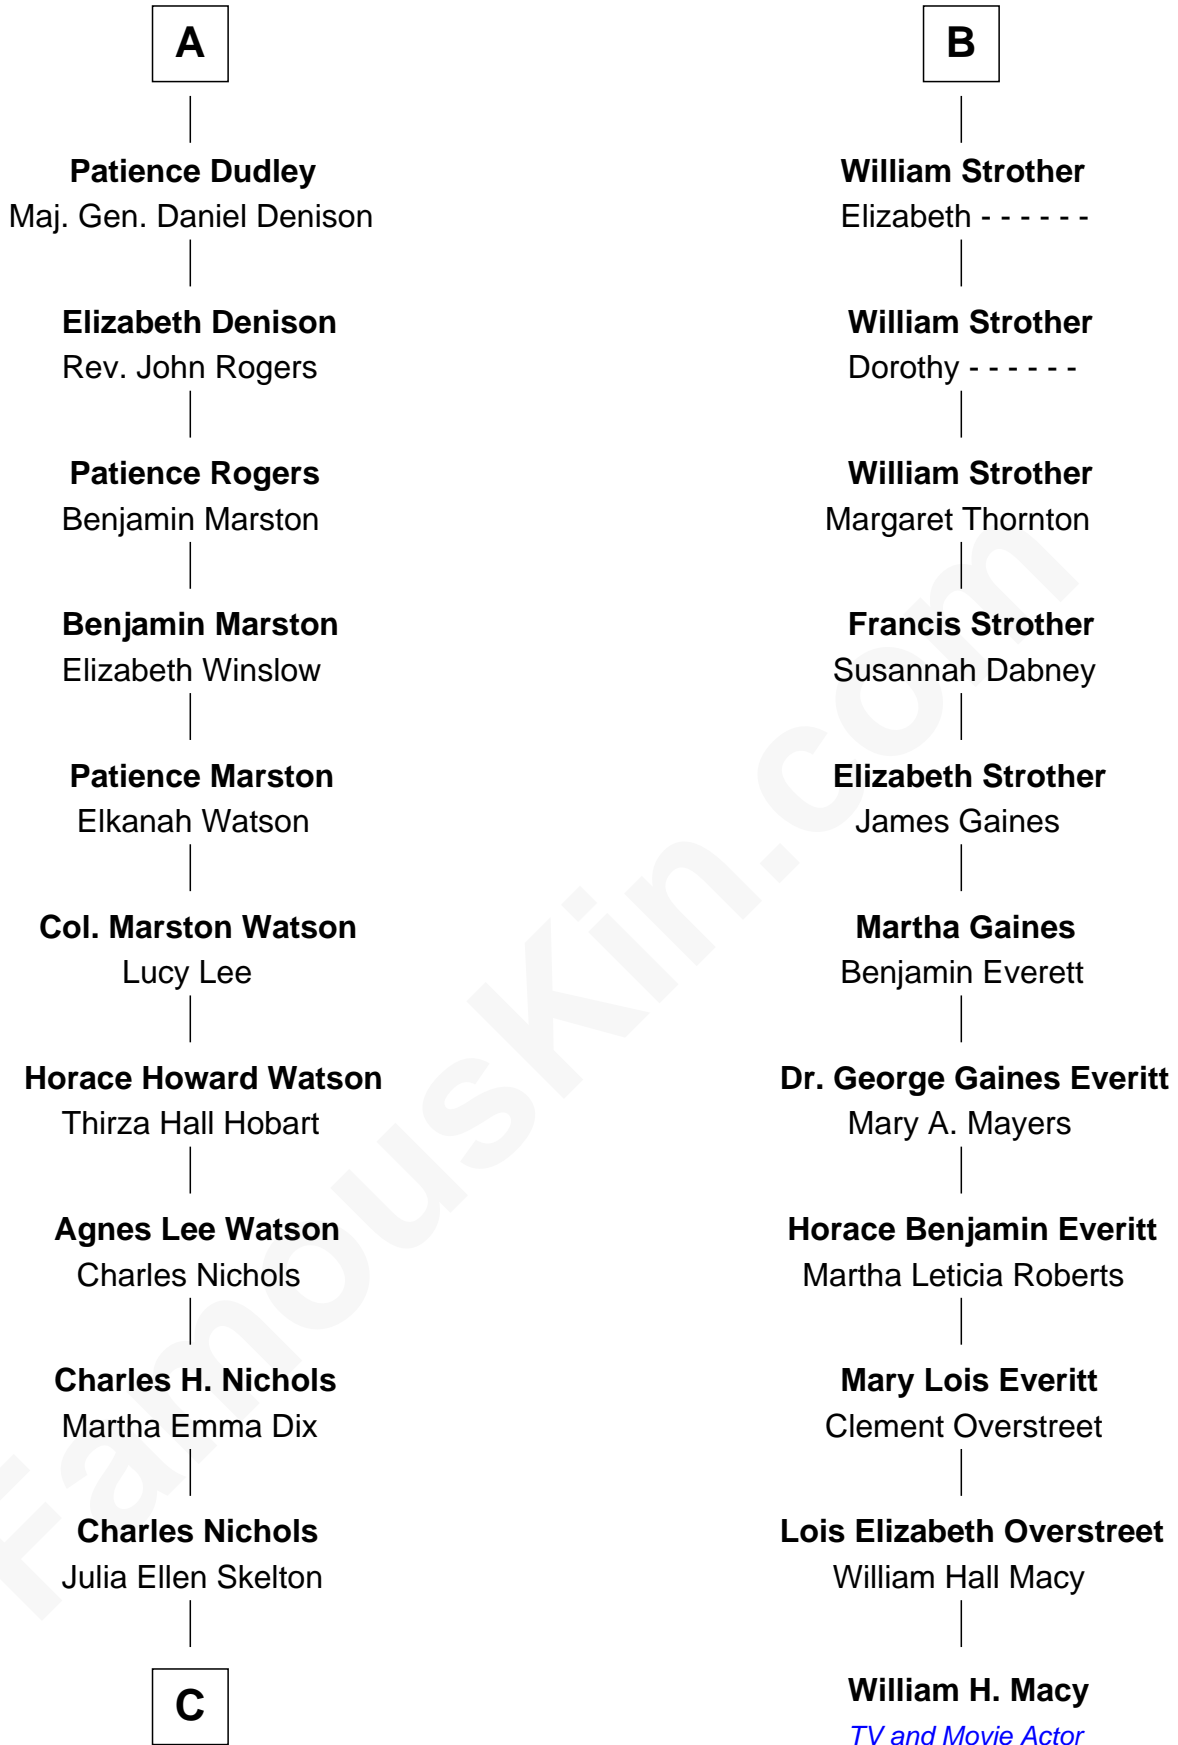

FamousKin.com

Relationship Chart of

John Cena

Movie Actor and WWE Pro Wrestler

17th cousin 2 times removed of

William H. Macy
TV and Movie Actor

C

Natalie Nichols
Ulysses John Lupien