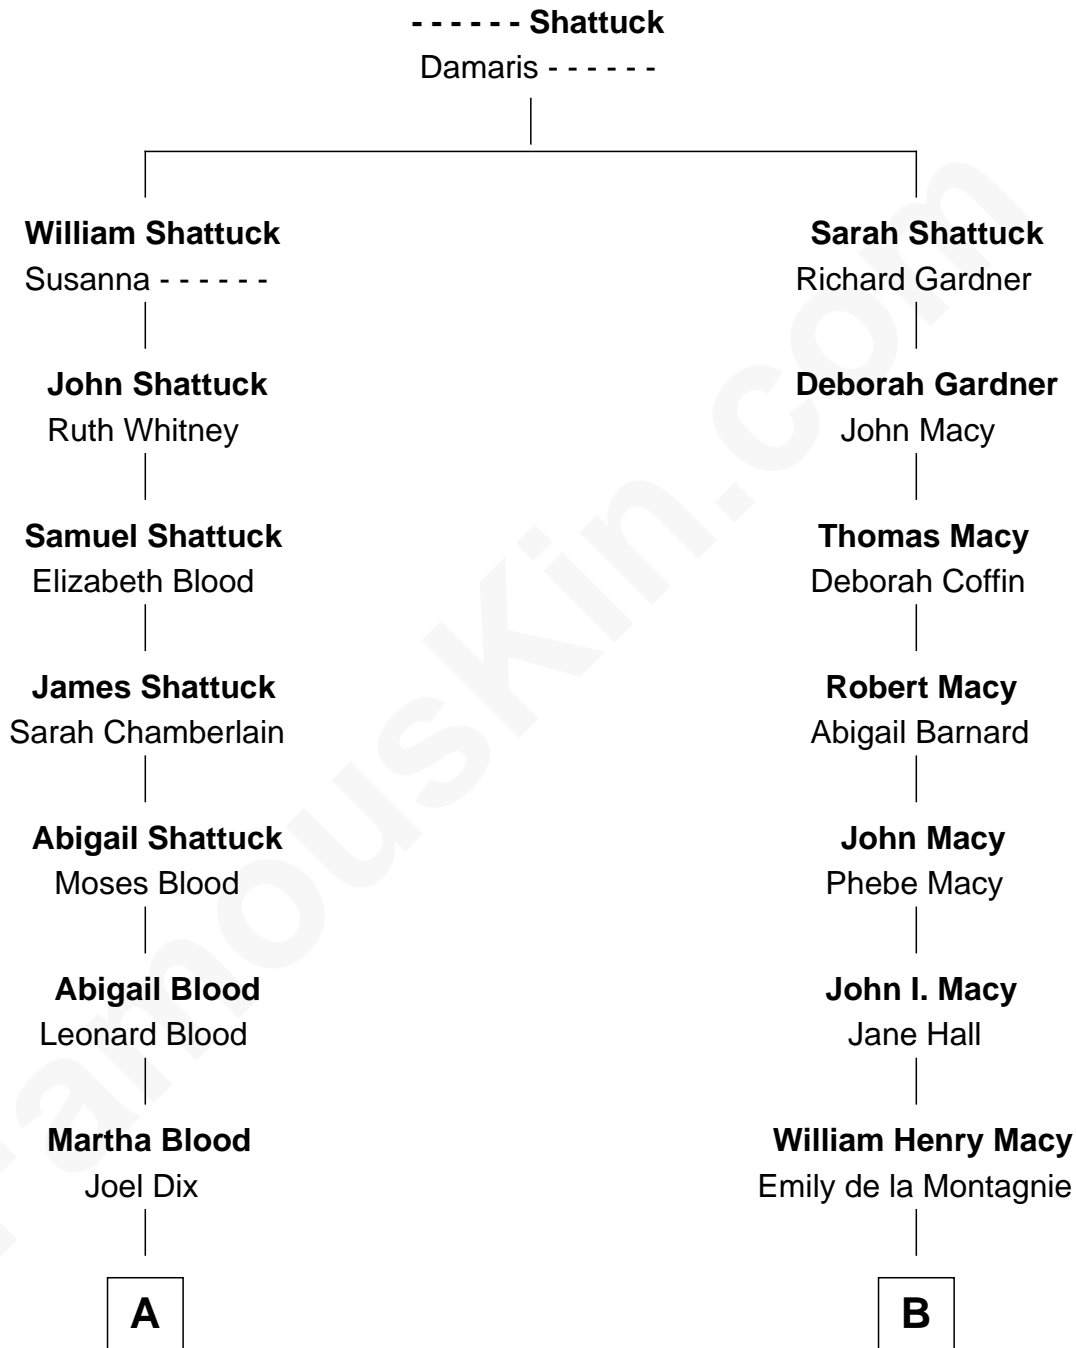

# FamousKin.com

## Relationship Chart of

### John Cena

Movie Actor and WWE Pro Wrestler

9th cousin 2 times removed of

**William H. Macy**  
TV and Movie Actor

**A**

**Martha Emma Dix**

Charles H. Nichols

**Charles Nichols**