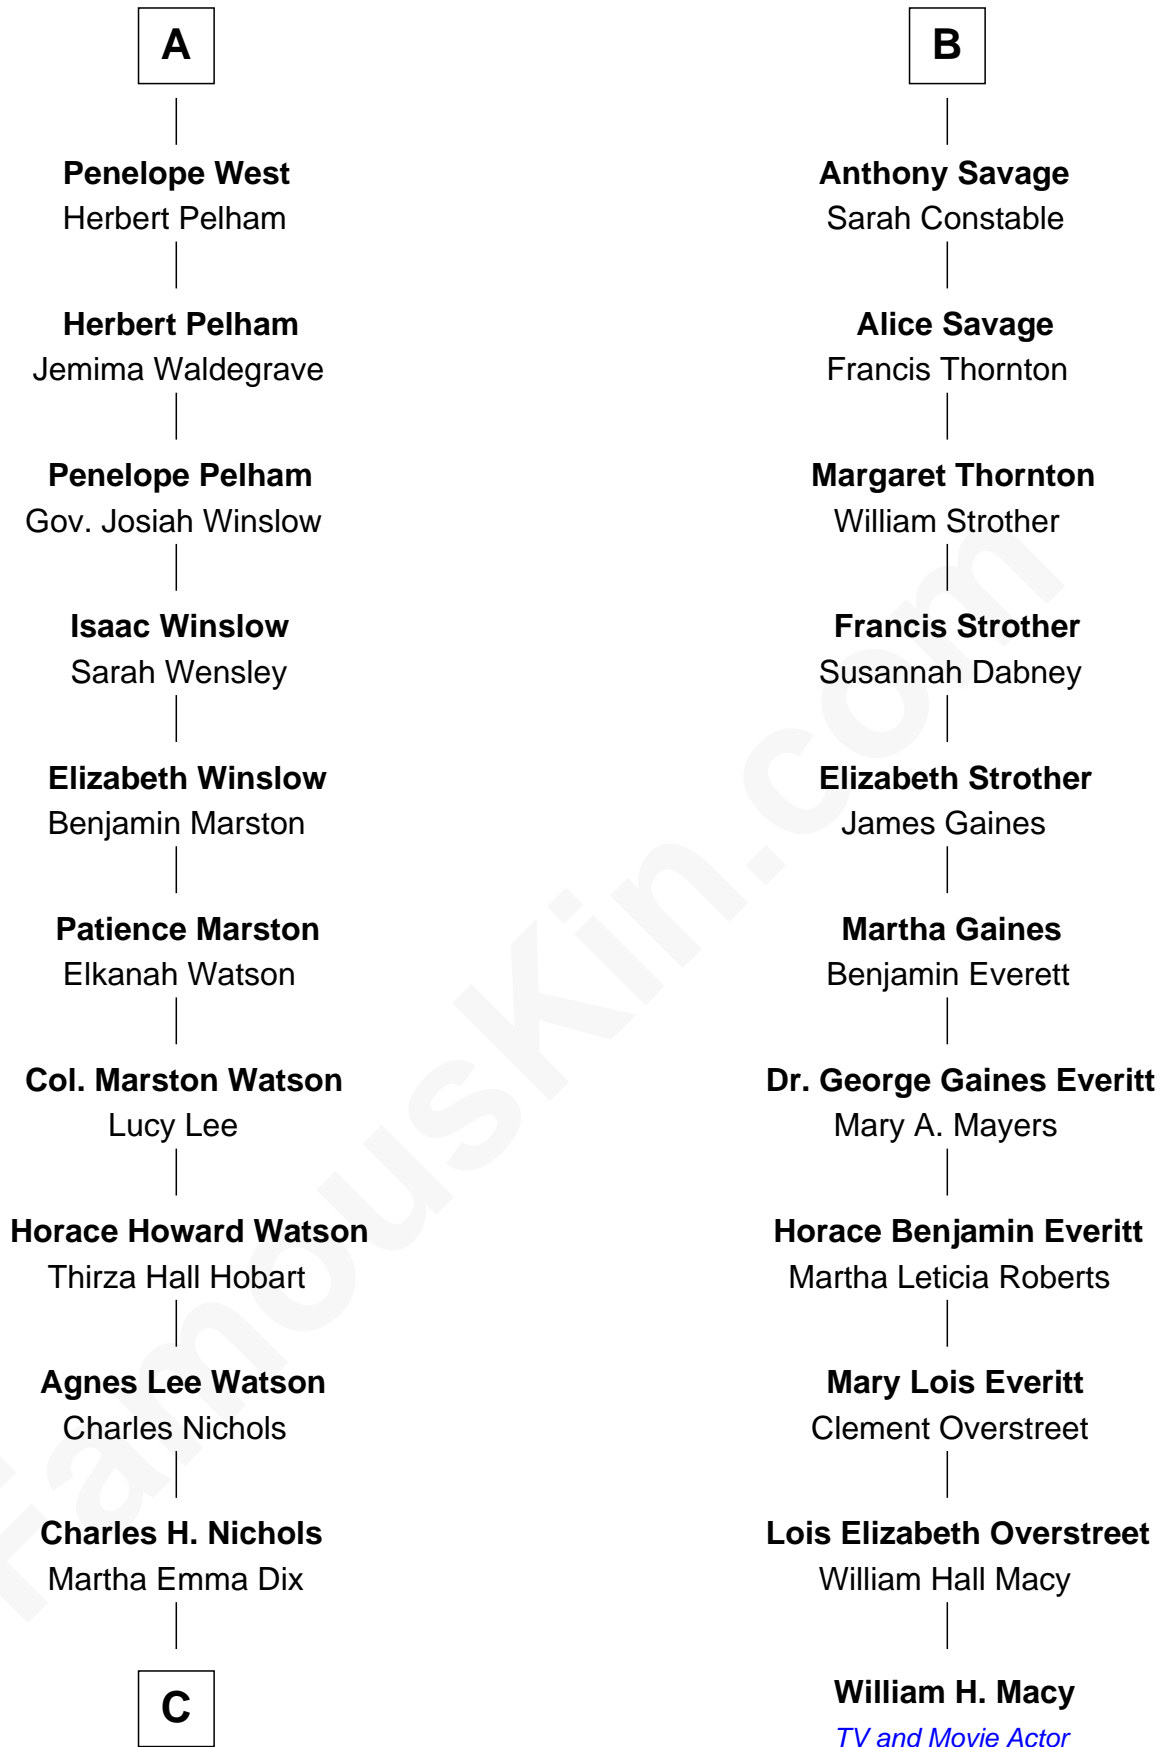

FamousKin.com

Relationship Chart of

John Cena

Movie Actor and WWE Pro Wrestler

17th cousin 3 times removed of

William H. Macy
TV and Movie Actor

C

—
Charles Nichols
Julia Ellen Skelton

—
Natalie Nichols
Ulysses John Lupien

—
Carol Frances Lupien
John Joseph Cena

—
John Cena
Actor and Pro Wrestler

FamousKin.com