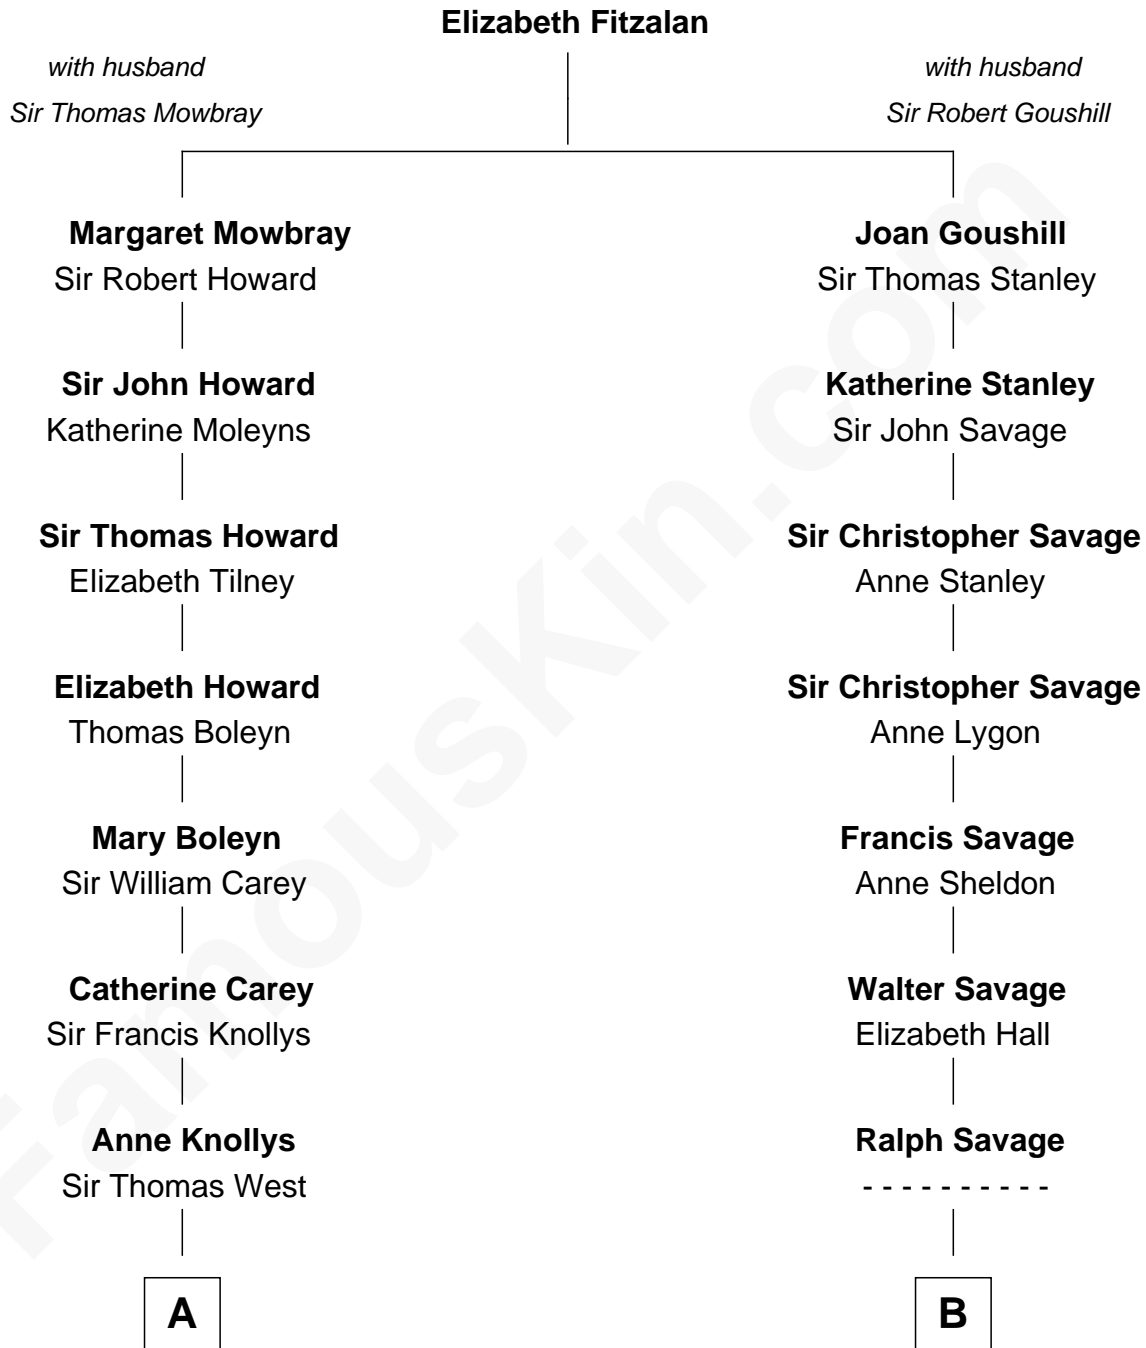

FamousKin.com

Relationship Chart of

John Cena

Movie Actor and WWE Pro Wrestler

17th cousin 3 times removed of

William H. Macy
TV and Movie Actor

C

—
Charles Nichols
Julia Ellen Skelton

—
Natalie Nichols
Ulysses John Lupien

—
Carol Frances Lupien
John Joseph Cena

—
John Cena
Actor and Pro Wrestler

FamousKin.com