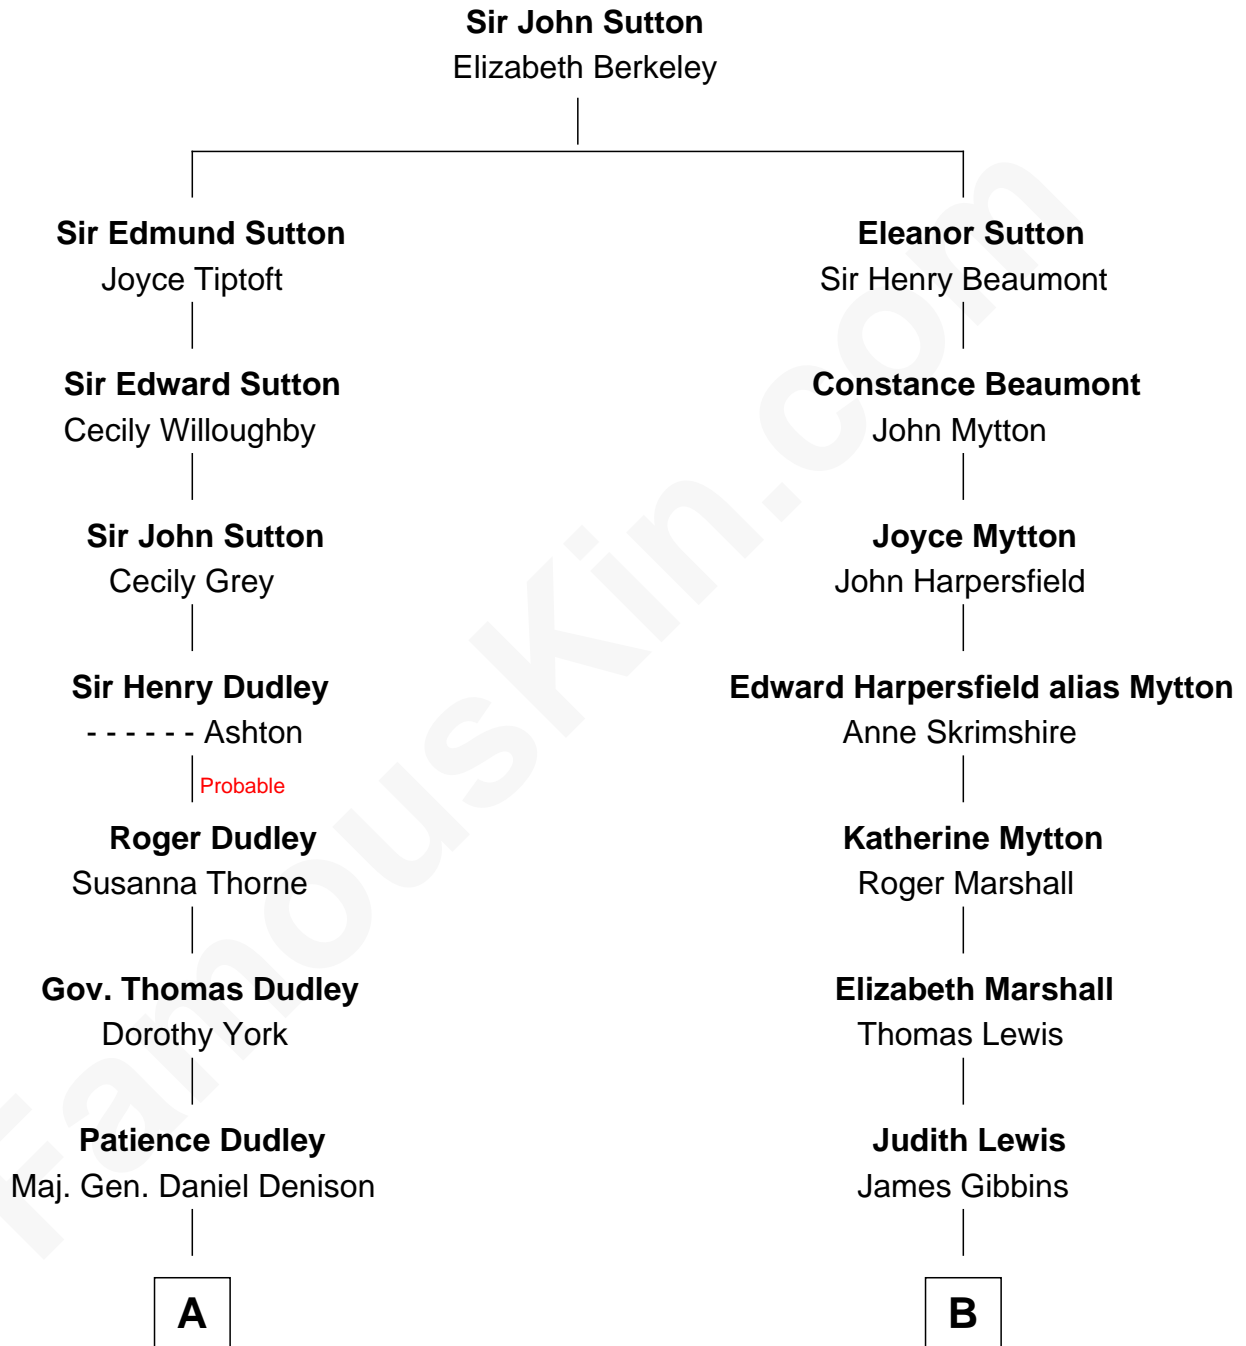

FamousKin.com

Relationship Chart of

John Cena

Movie Actor and WWE Pro Wrestler

17th cousin 1 time removed of

Gerald Ford

38th U.S. President

C

—
Carol Frances Lupien

John Joseph Cena

—
John Cena

Actor and Pro Wrestler

FamousKin.com