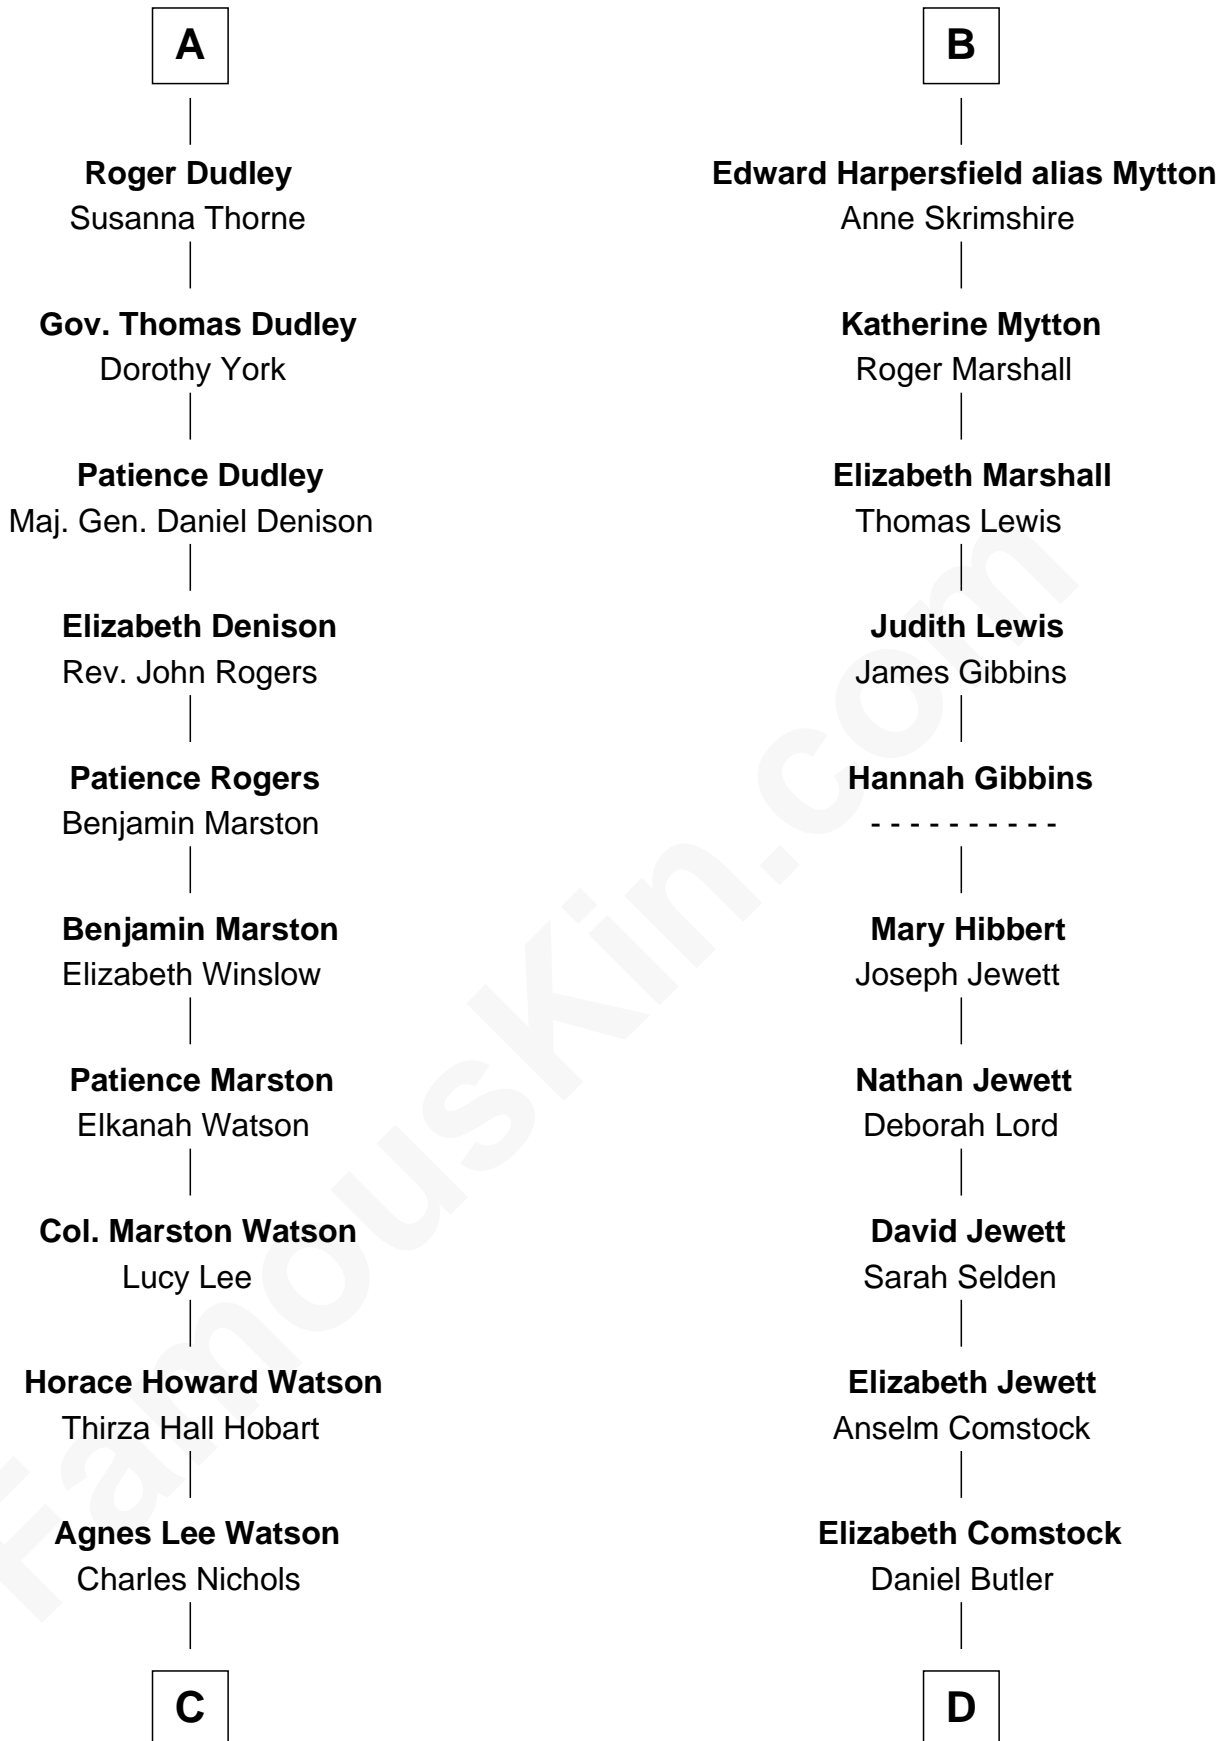

# FamousKin.com Relationship Chart of

**John Cena**

*Movie Actor and WWE Pro Wrestler*

21st cousin of

**Gerald Ford**

*38th U.S. President*

**C**

**Charles H. Nichols**