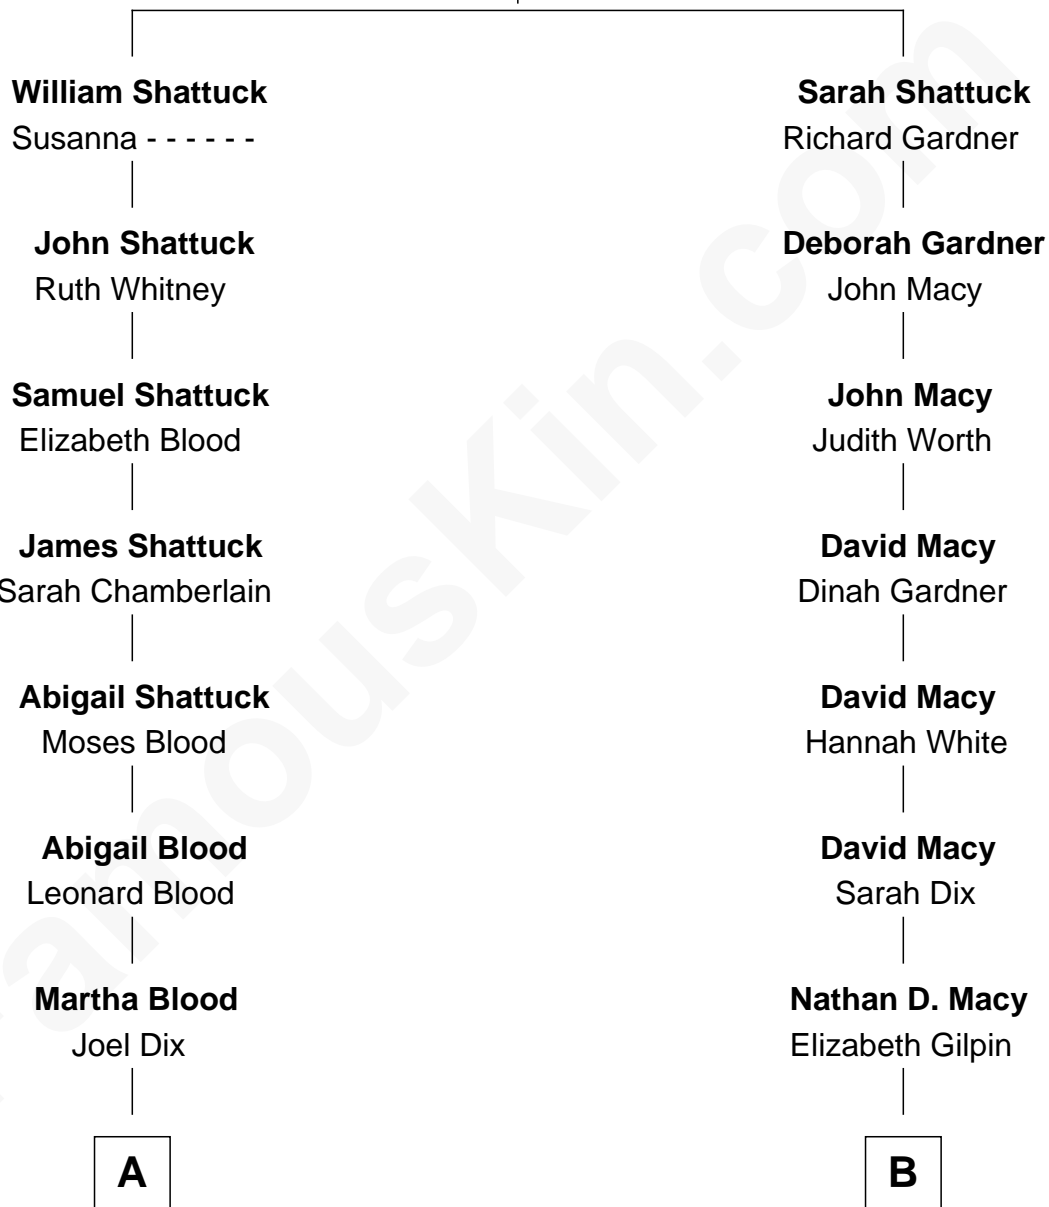

FamousKin.com Relationship Chart of

John Cena

Movie Actor and WWE Pro Wrestler

11th cousin of

Ethan Hawke

Actor, Director, Screenwriter, Novelist

Damaris - - - - -
- - - - - Shattuck

A

Martha Emma Dix

Charles H. Nichols

Charles Nichols

Julia Ellen Skelton

Natalie Nichols

Ulysses John Lupien

Carol Frances Lupien

John Joseph Cena

John Cena

Actor and Pro Wrestler

B

Edmund Antram Macy

Cora Anna Wise

Winifred E. Macy

Herbert Clark Hartsock

Betty Virginia Hartsock