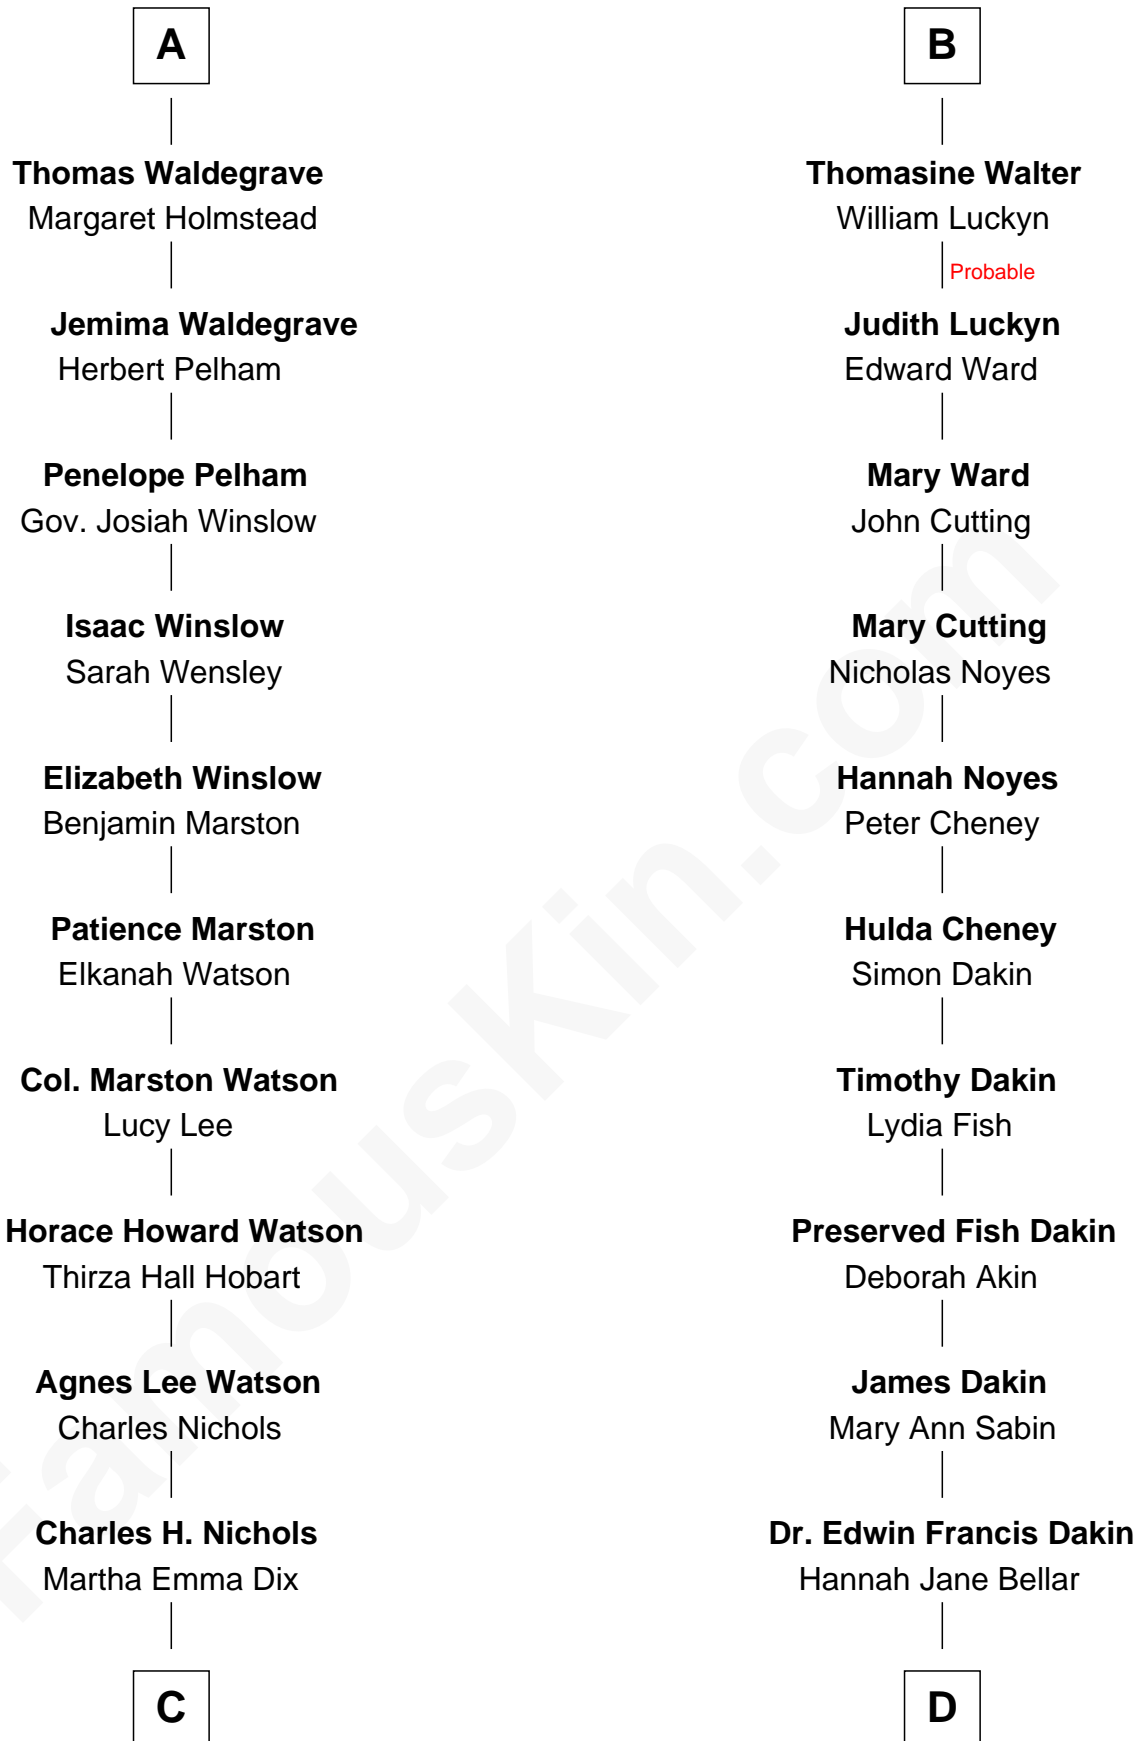

FamousKin.com

Relationship Chart of

John Cena

Movie Actor and WWE Pro Wrestler

20th cousin 1 time removed of

Ethan Hawke

Actor, Director, Screenwriter, Novelist

Sir John Howard

Alice de Bois

C

Charles Nichols
Julia Ellen Skelton

Natalie Nichols
Ulysses John Lupien

Carol Frances Lupien
John Joseph Cena

John Cena
Actor and Pro Wrestler

D

Ida Jane Dakin
George Washington Hawke

Ronald M. Hawke
Edith S. Mosher

Frank Taylor Hawke
Betty Virginia Hartsock

James Steven Hawke
Leslie Carole Green

Ethan Hawke
Movie Actor