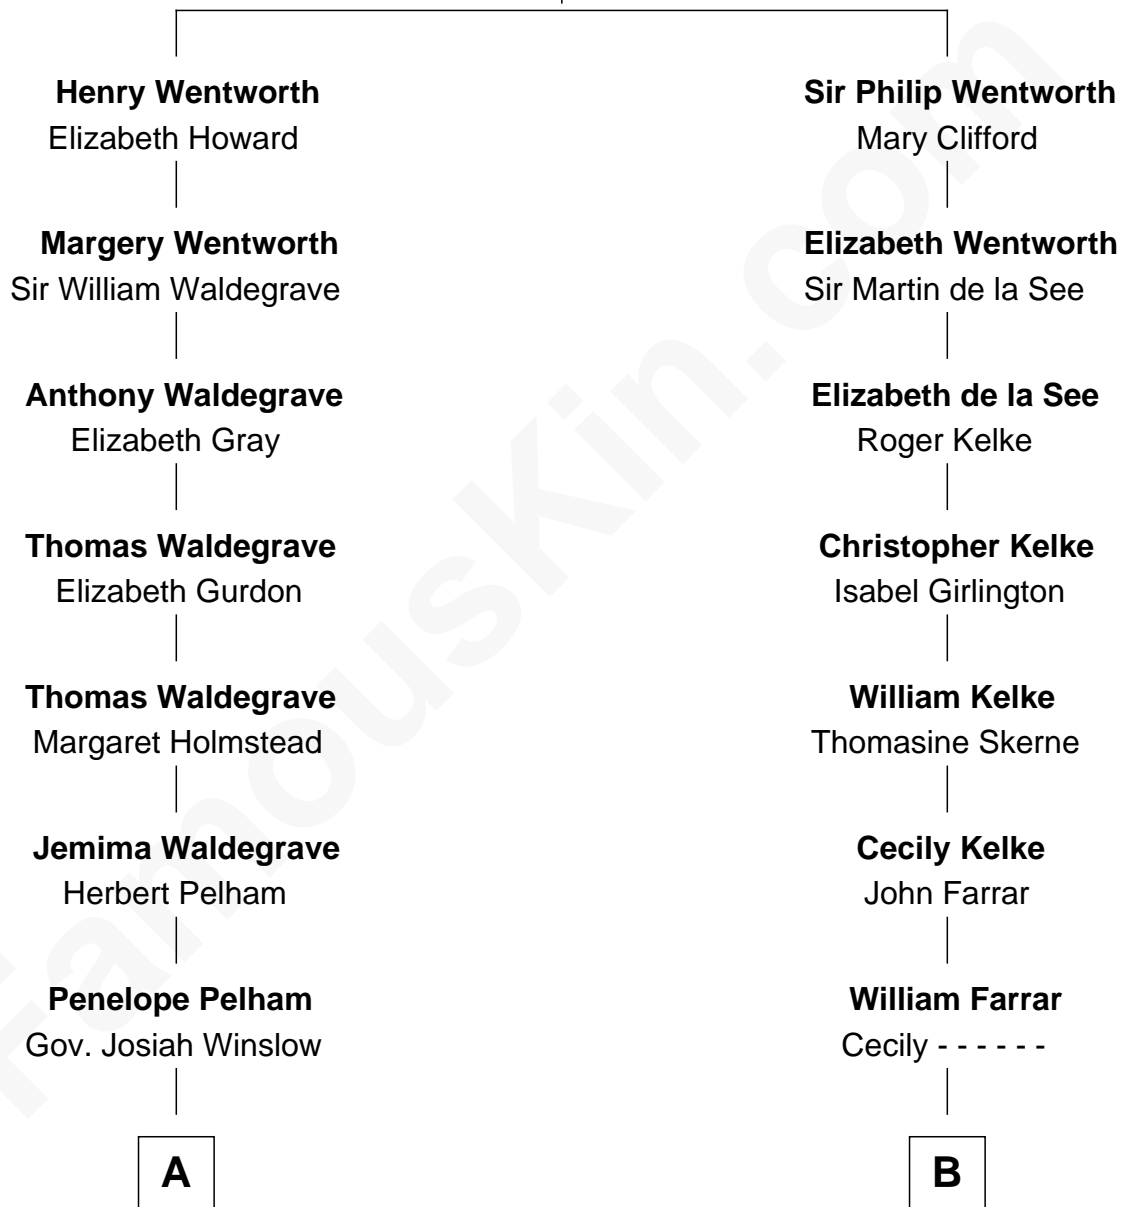

## Relationship Chart of

### John Cena

Movie Actor and WWE Pro Wrestler

16th cousin 1 time removed of

### Harper Lee

Author of *To Kill a Mockingbird*

**Sir Roger Wentworth**

Margery Despencer

John Cena photo by [Edward Joseph Hersom II](#)