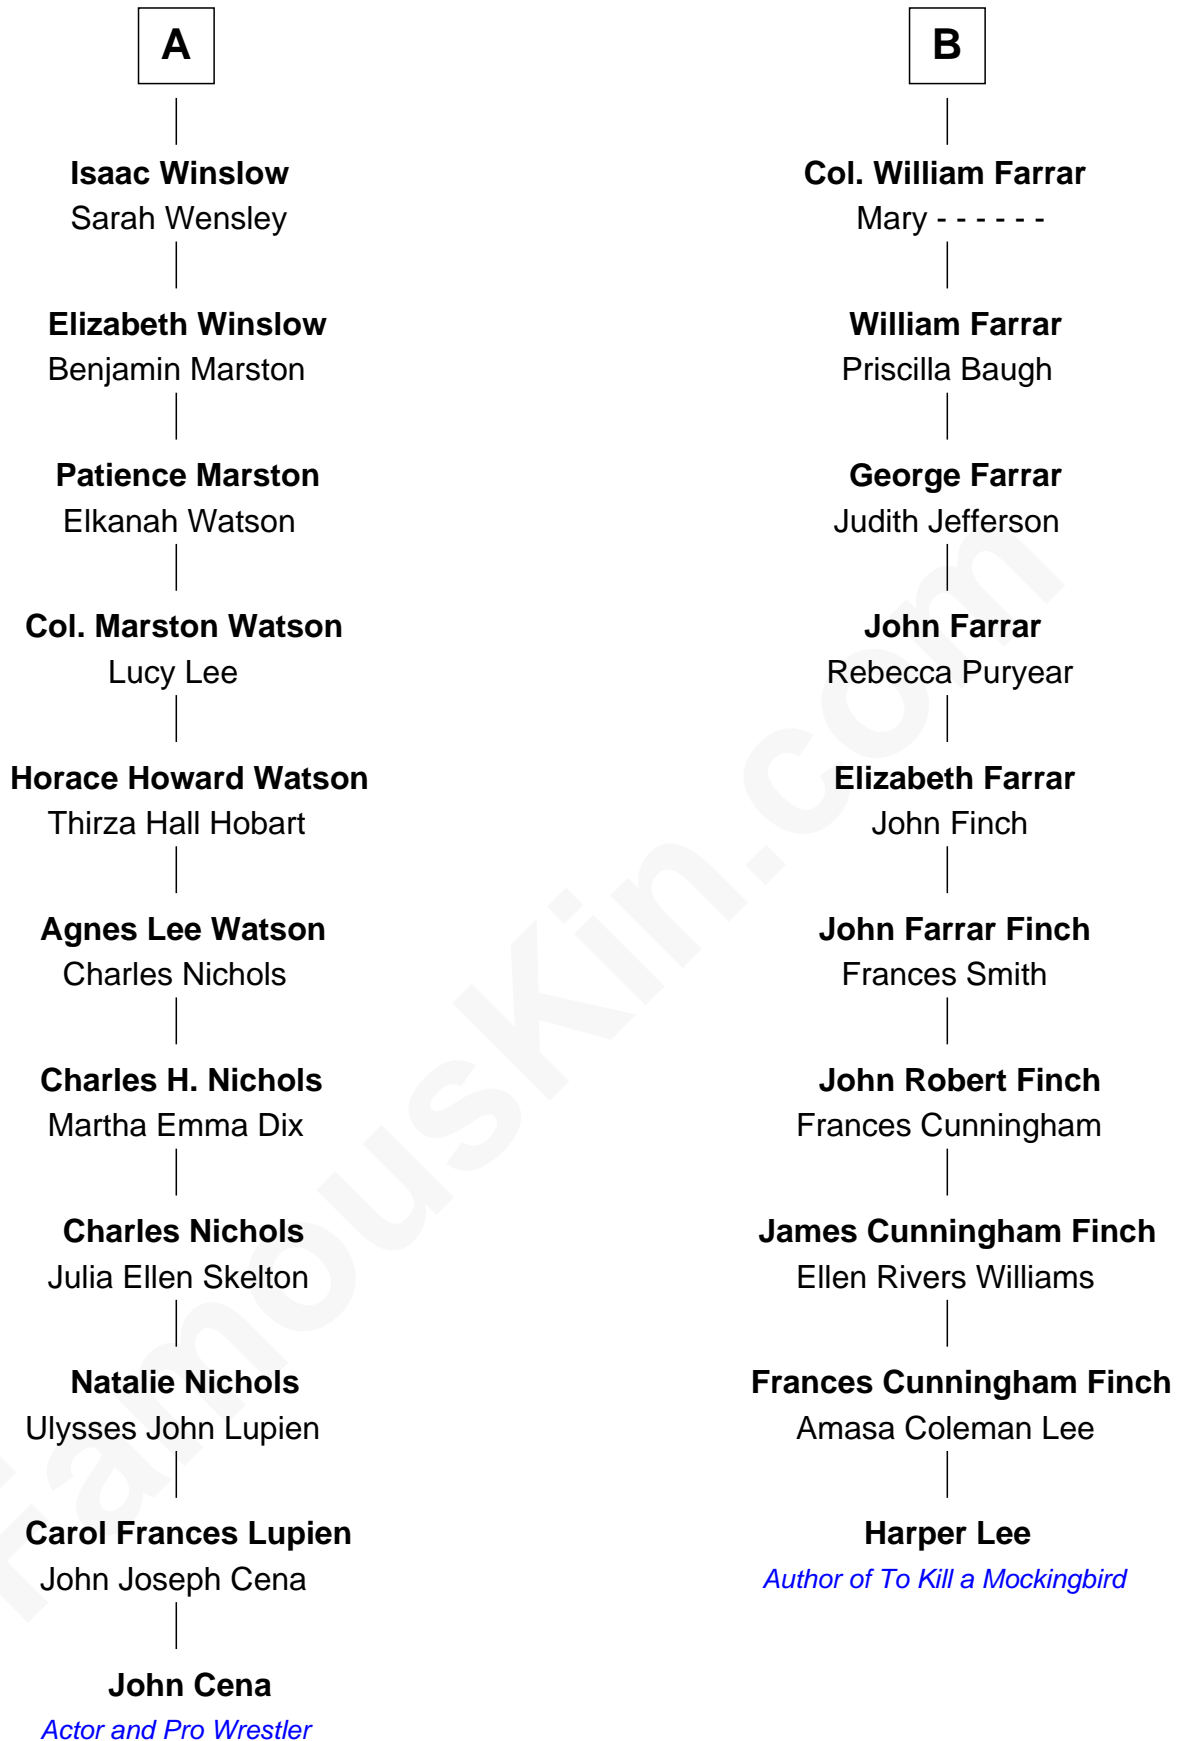

## Relationship Chart of

### John Cena

Movie Actor and WWE Pro Wrestler

16th cousin 1 time removed of

### Harper Lee

Author of *To Kill a Mockingbird*

**Sir Roger Wentworth**

Margery Despencer

John Cena photo by [Edward Joseph Hersom II](#)