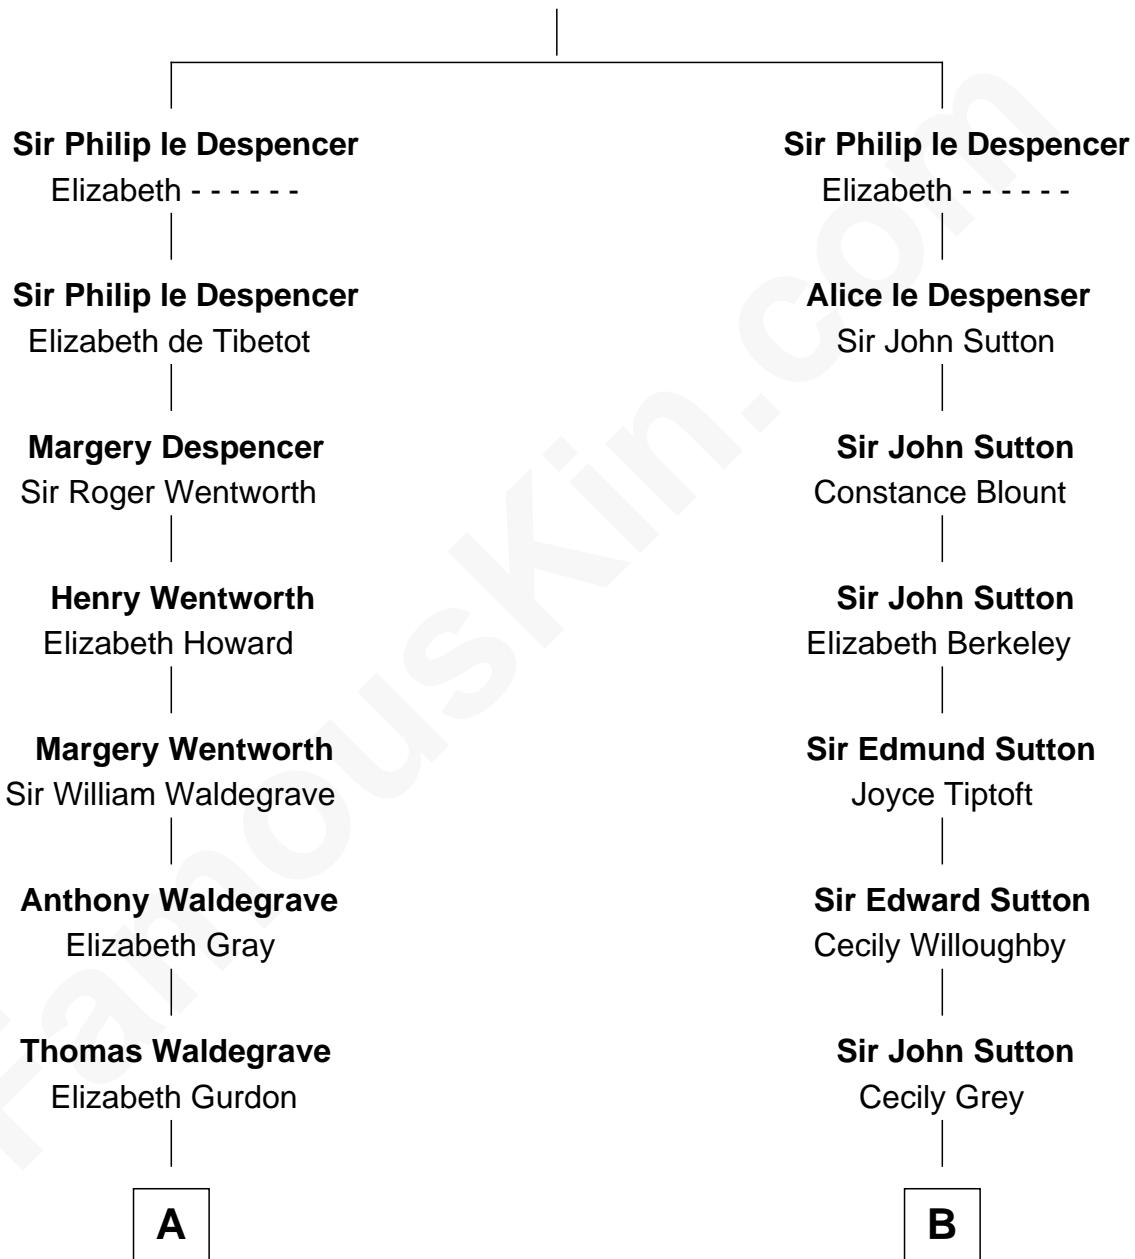

FamousKin.com Relationship Chart of

John Cena

Movie Actor and WWE Pro Wrestler

20th cousin of

J. K. Simmons

TV and Movie Actor

Sir Philip le Despencer

Joan de Cobham