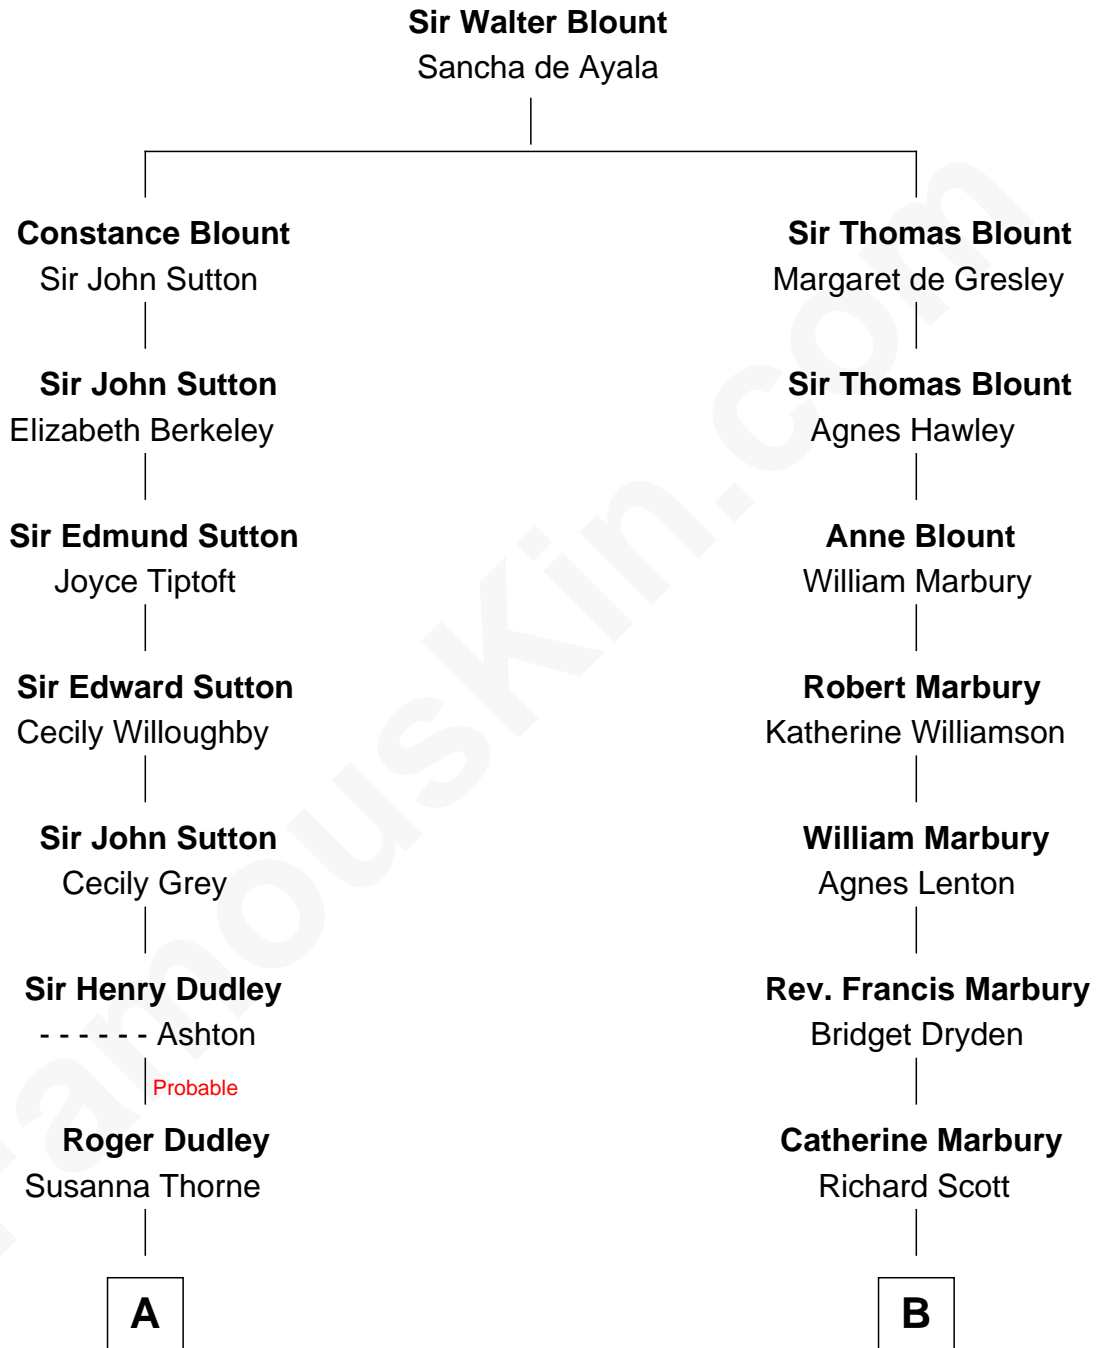

FamousKin.com

Relationship Chart of

John Cena

Movie Actor and WWE Pro Wrestler

14th cousin 6 times removed of

Henry Clay Folger

Founder of Folger Shakespeare Library and Chairman of Standard Oil

C