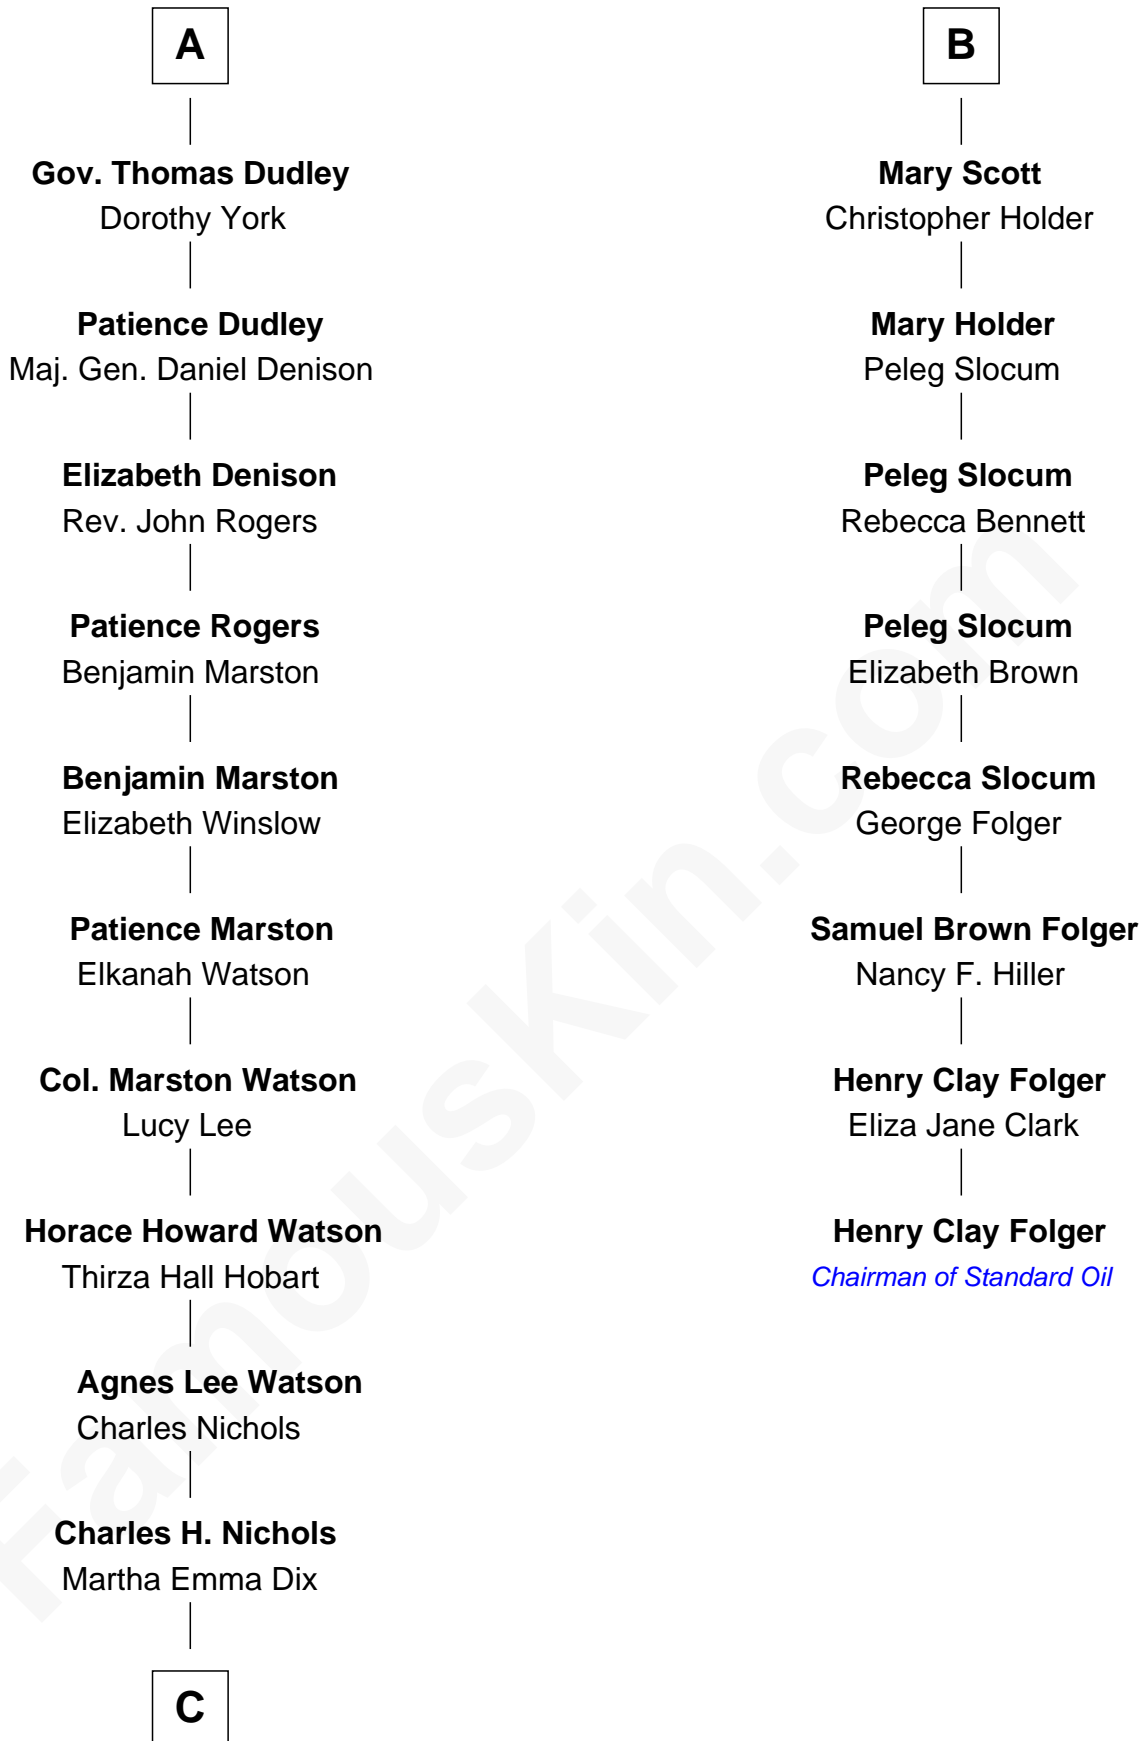

FamousKin.com

Relationship Chart of

John Cena

Movie Actor and WWE Pro Wrestler

14th cousin 6 times removed of

Henry Clay Folger

Founder of Folger Shakespeare Library and Chairman of Standard Oil

C