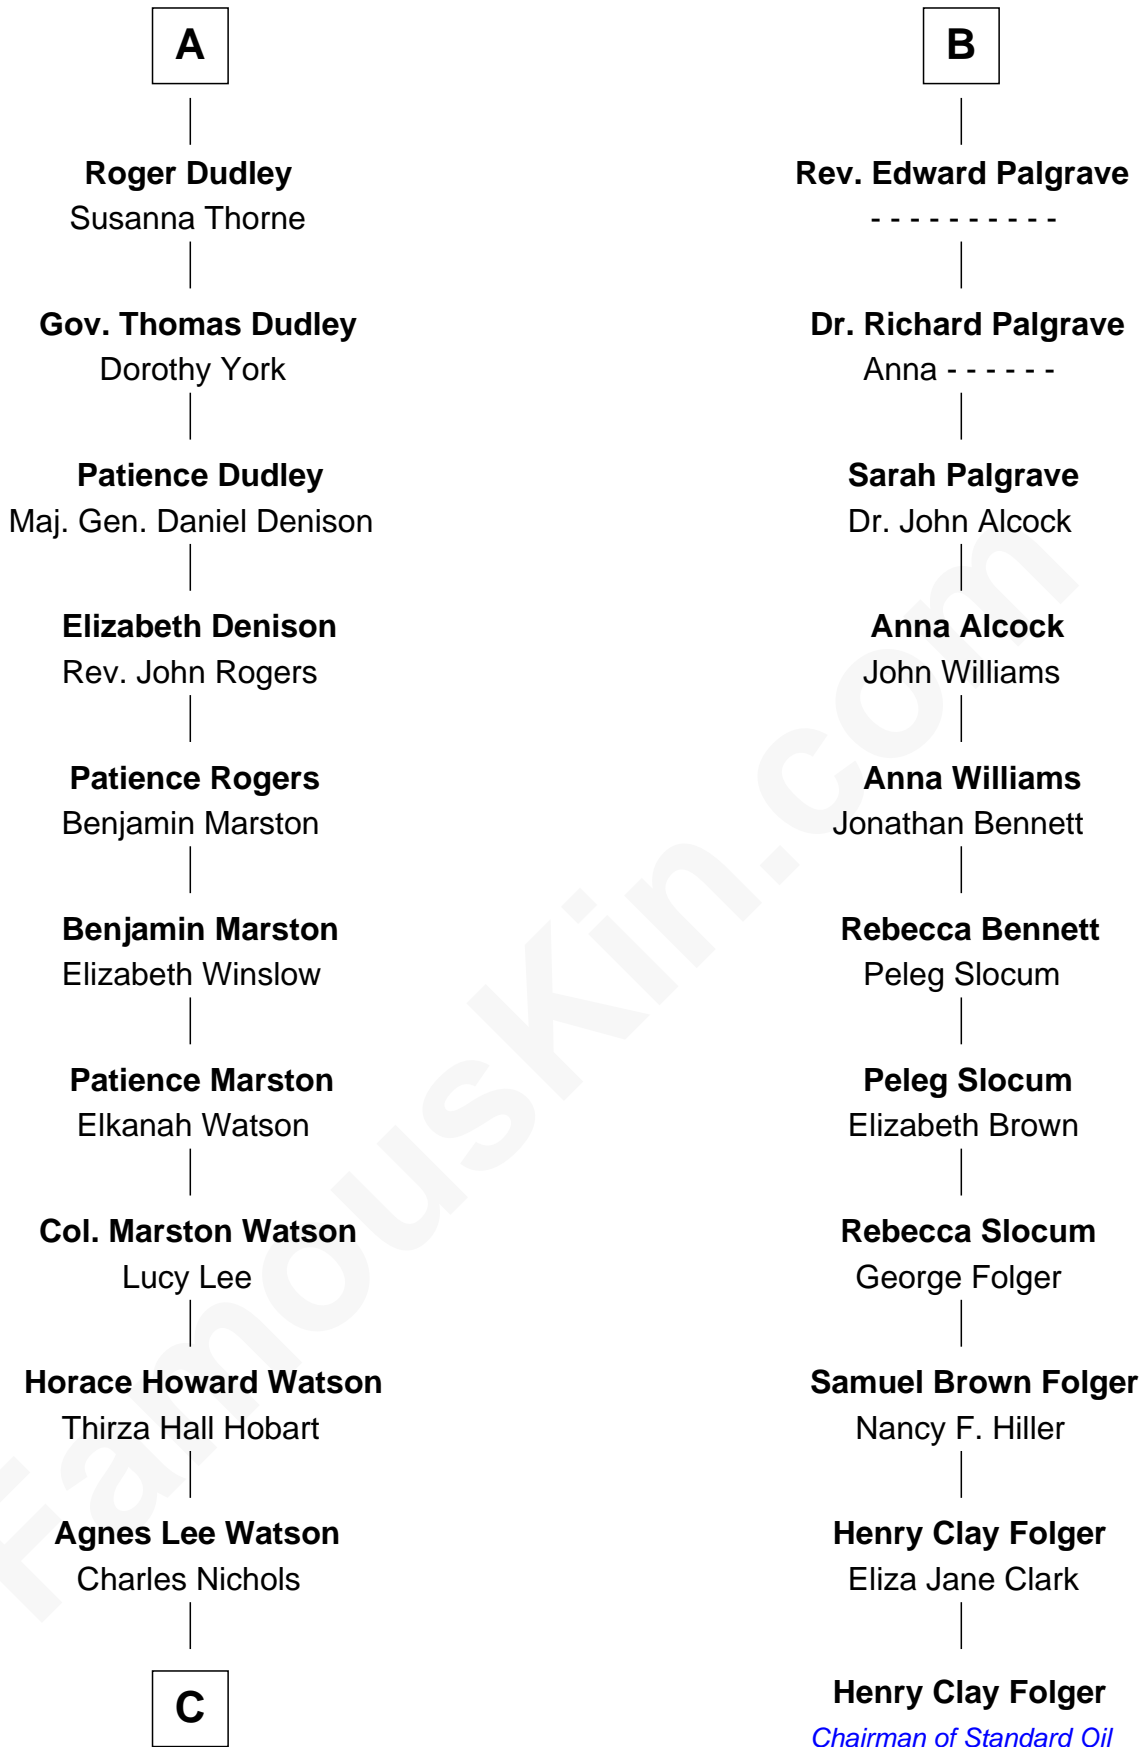

FamousKin.com

Relationship Chart of

John Cena

Movie Actor and WWE Pro Wrestler

17th cousin 4 times removed of

Henry Clay Folger

Founder of Folger Shakespeare Library and Chairman of Standard Oil

C

—
Charles H. Nichols

Martha Emma Dix

—
Charles Nichols

Julia Ellen Skelton

—
Natalie Nichols

Ulysses John Lupien

—
Carol Frances Lupien

John Joseph Cena