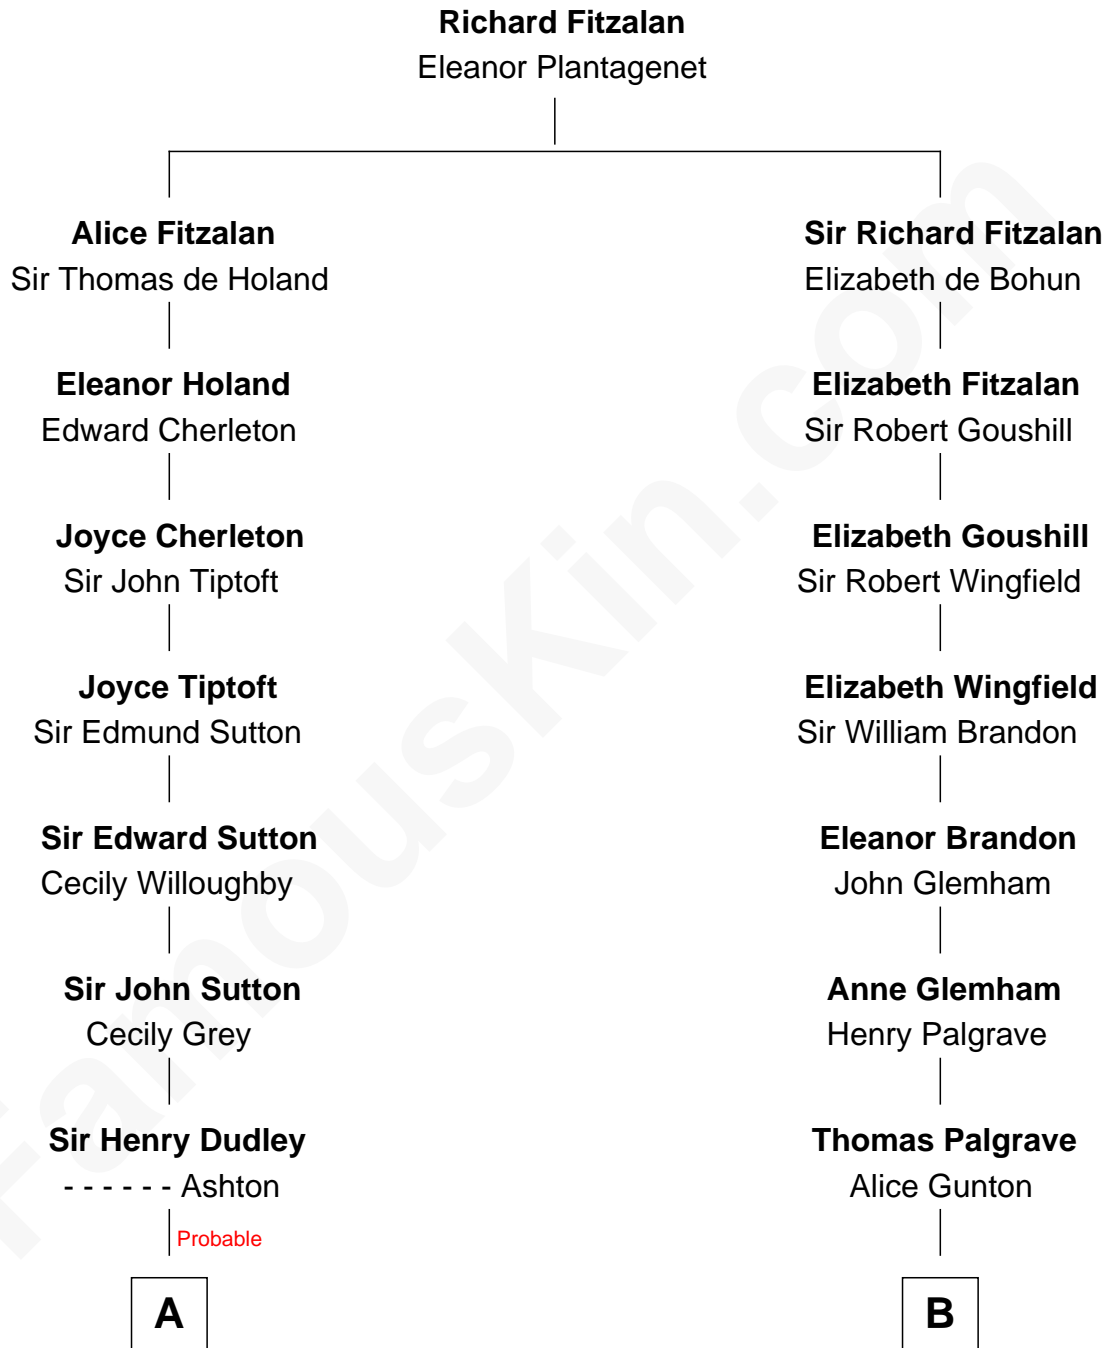

FamousKin.com

Relationship Chart of

John Cena

Movie Actor and WWE Pro Wrestler

17th cousin 4 times removed of

Henry Clay Folger

Founder of Folger Shakespeare Library and Chairman of Standard Oil

C