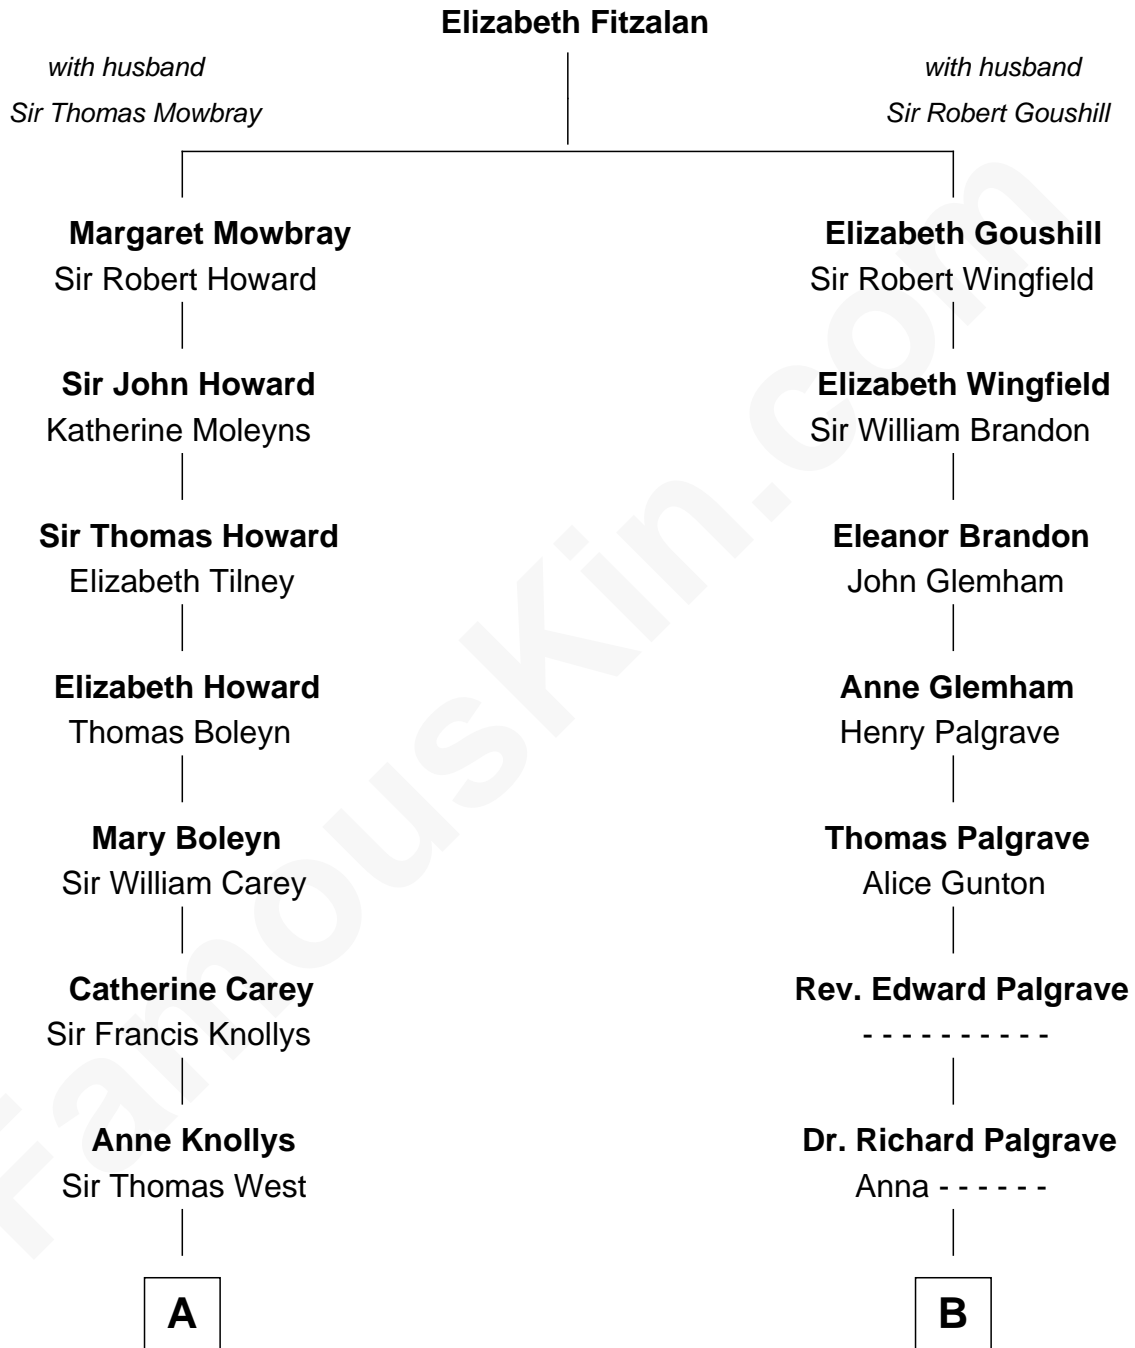

FamousKin.com

Relationship Chart of

John Cena

Movie Actor and WWE Pro Wrestler

15th cousin 5 times removed of

Henry Clay Folger

Founder of Folger Shakespeare Library and Chairman of Standard Oil

C

—
Charles Nichols
Julia Ellen Skelton

—
Natalie Nichols
Ulysses John Lupien

—
Carol Frances Lupien
John Joseph Cena

—
John Cena
Actor and Pro Wrestler

FamousKin.com