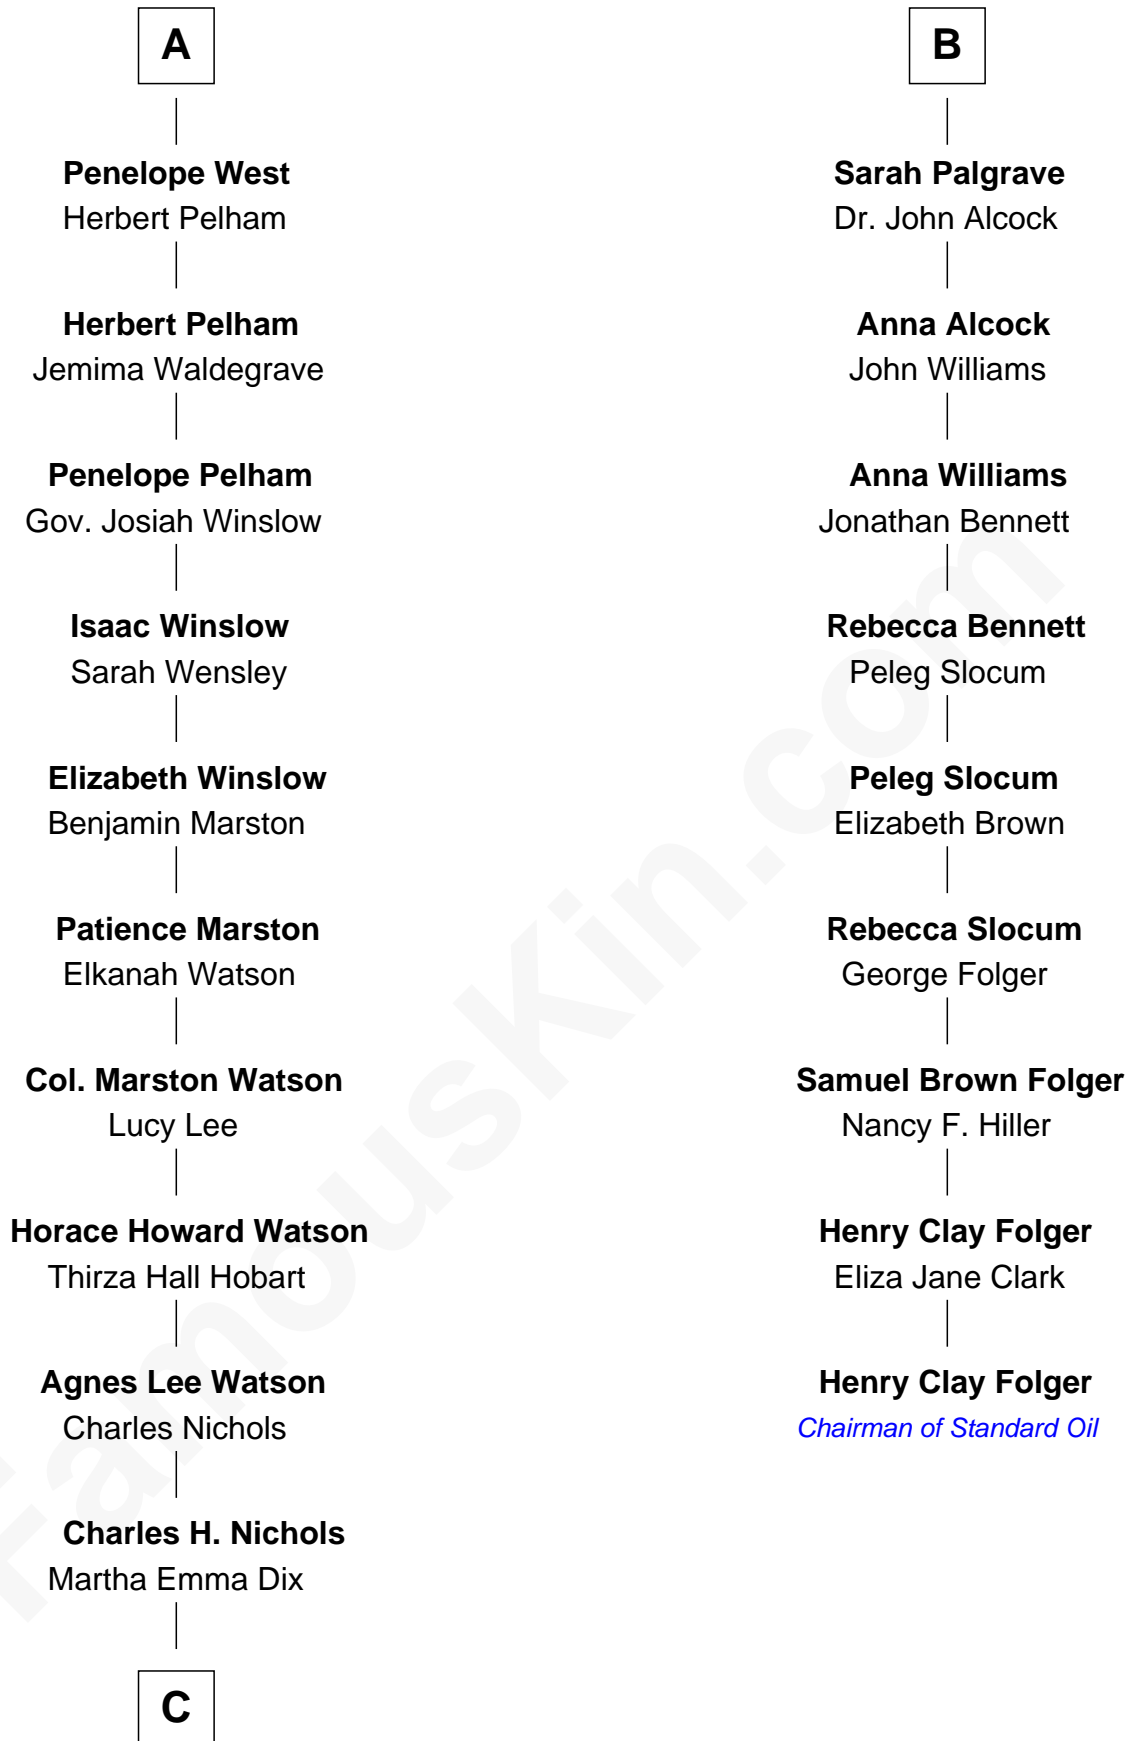

FamousKin.com

Relationship Chart of

John Cena

Movie Actor and WWE Pro Wrestler

15th cousin 5 times removed of

Henry Clay Folger

Founder of Folger Shakespeare Library and Chairman of Standard Oil

C

—
Charles Nichols
Julia Ellen Skelton

—
Natalie Nichols
Ulysses John Lupien

—
Carol Frances Lupien
John Joseph Cena

—
John Cena
Actor and Pro Wrestler

FamousKin.com