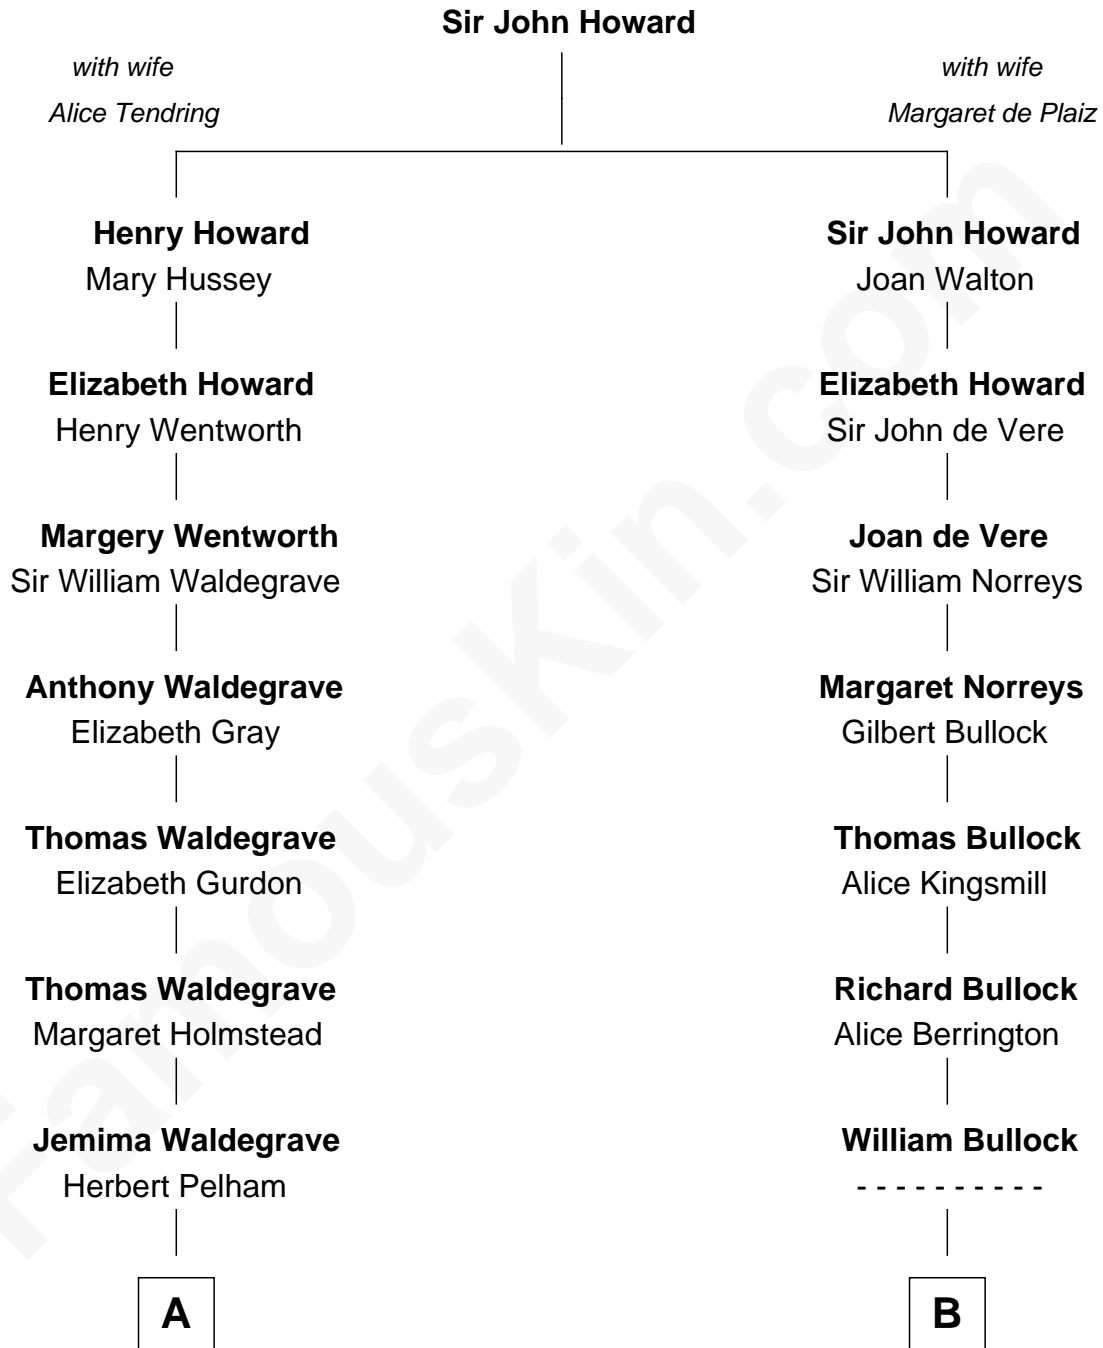

FamousKin.com

Relationship Chart of

John Cena

Movie Actor and WWE Pro Wrestler

12th cousin 6 times removed of

Samuel Howard

Boston Tea Party Participant

C