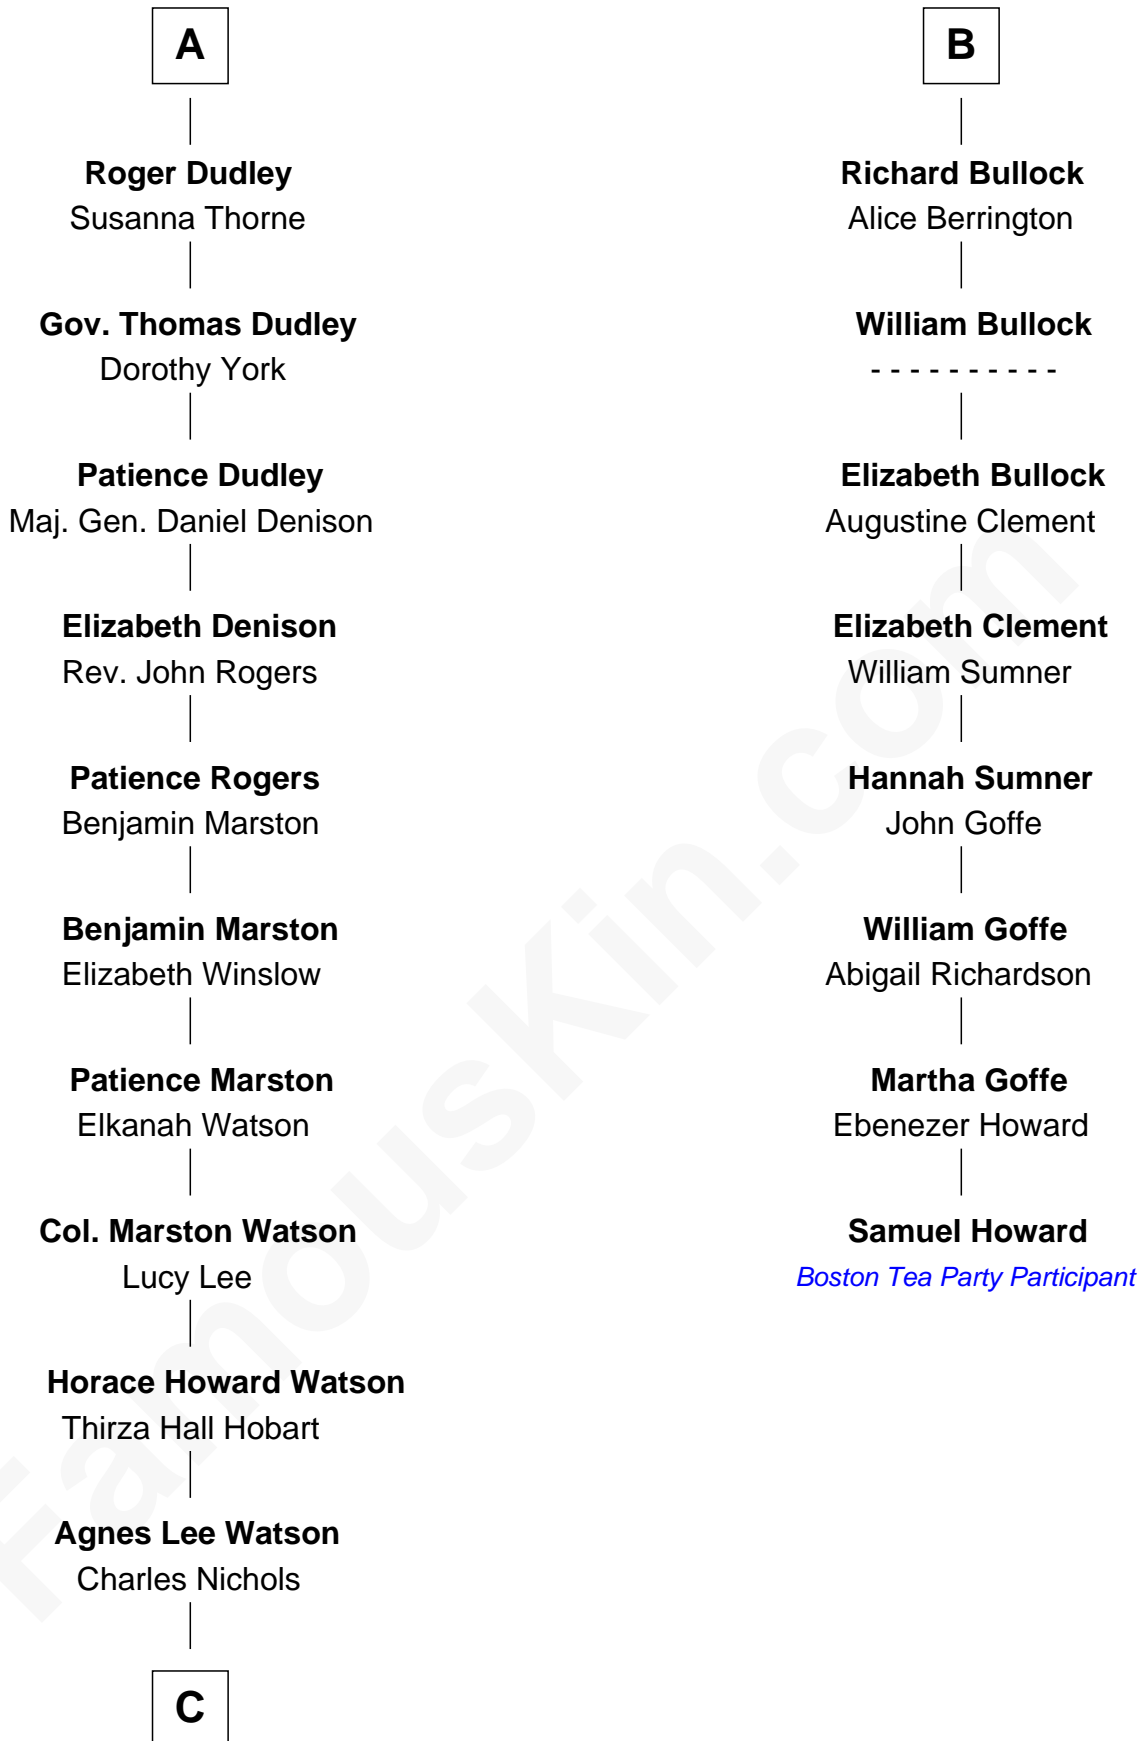

FamousKin.com

Relationship Chart of

John Cena

Movie Actor and WWE Pro Wrestler

14th cousin 7 times removed of

Samuel Howard

Boston Tea Party Participant

C

—
Charles H. Nichols

Martha Emma Dix

—
Charles Nichols

Julia Ellen Skelton

—
Natalie Nichols

Ulysses John Lupien

—
Carol Frances Lupien

John Joseph Cena