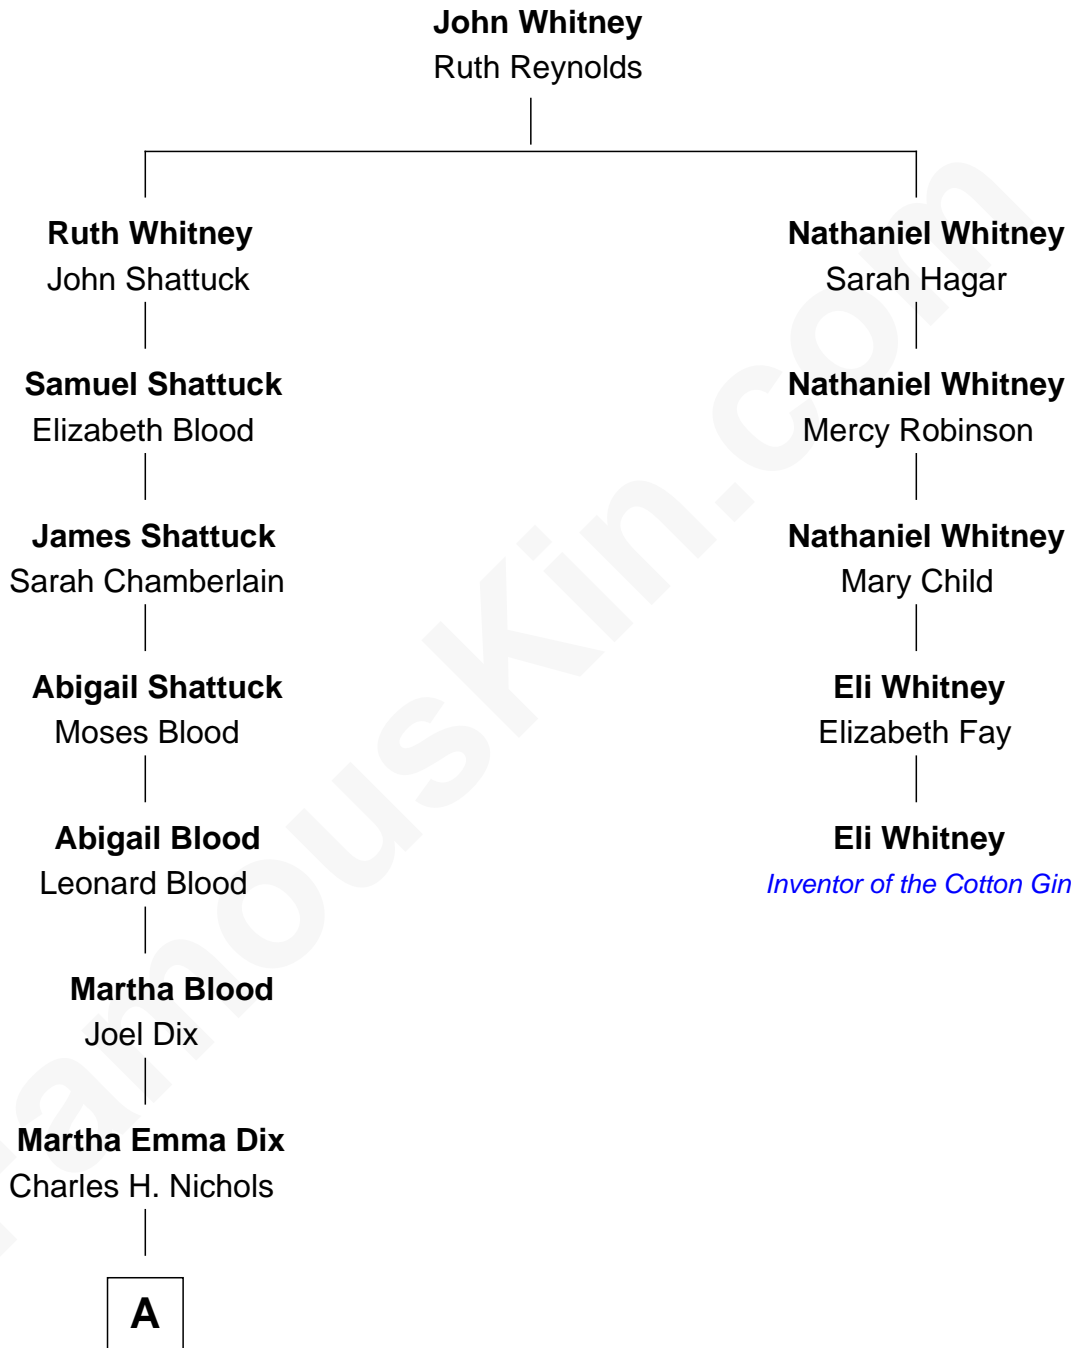

FamousKin.com

Relationship Chart of

John Cena

Movie Actor and WWE Pro Wrestler

4th cousin 6 times removed of

Eli Whitney

Inventor of the Cotton Gin

A

—
Charles Nichols
Julia Ellen Skelton

—
Natalie Nichols
Ulysses John Lupien

—
Carol Frances Lupien
John Joseph Cena

—
John Cena
Actor and Pro Wrestler

FamousKin.com