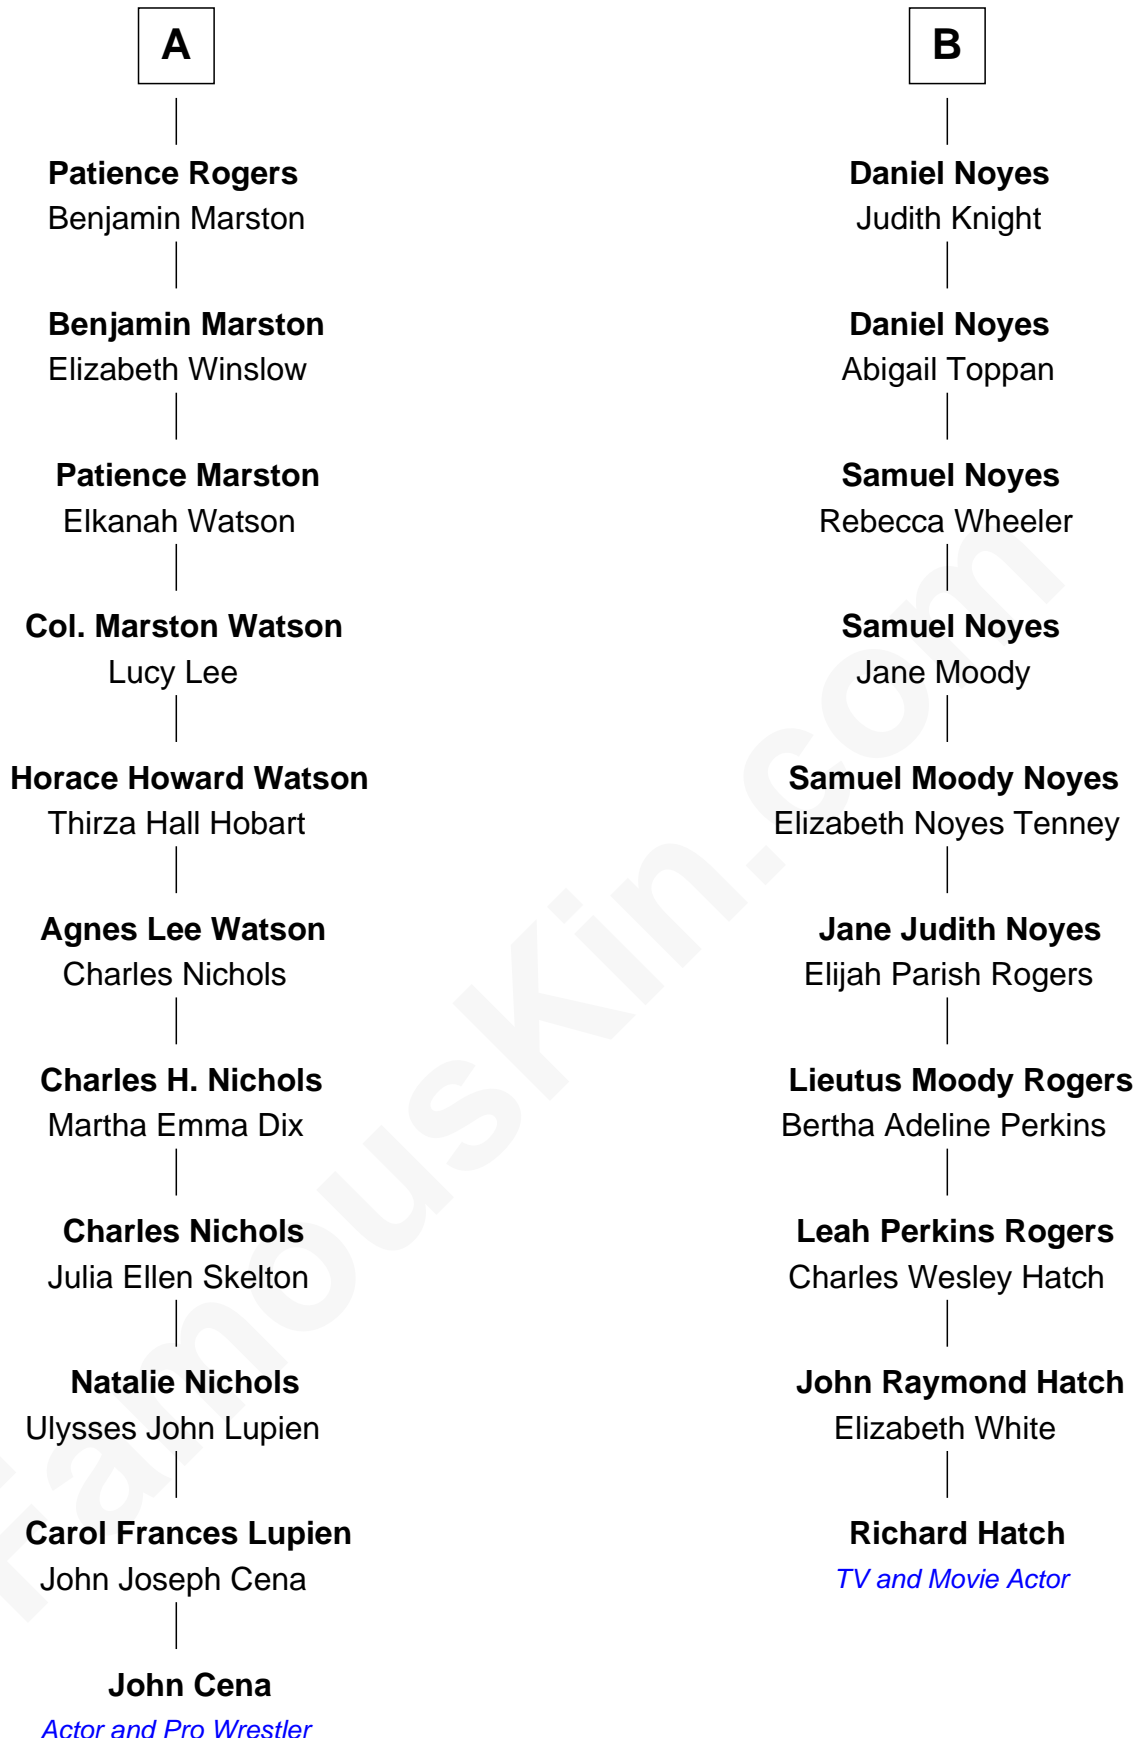

## Relationship Chart of

### John Cena

Movie Actor and WWE Pro Wrestler

16th cousin 1 time removed of

**Richard Hatch**

TV and Movie Actor

John Cena photo by [Edward Joseph Hersom II](#)