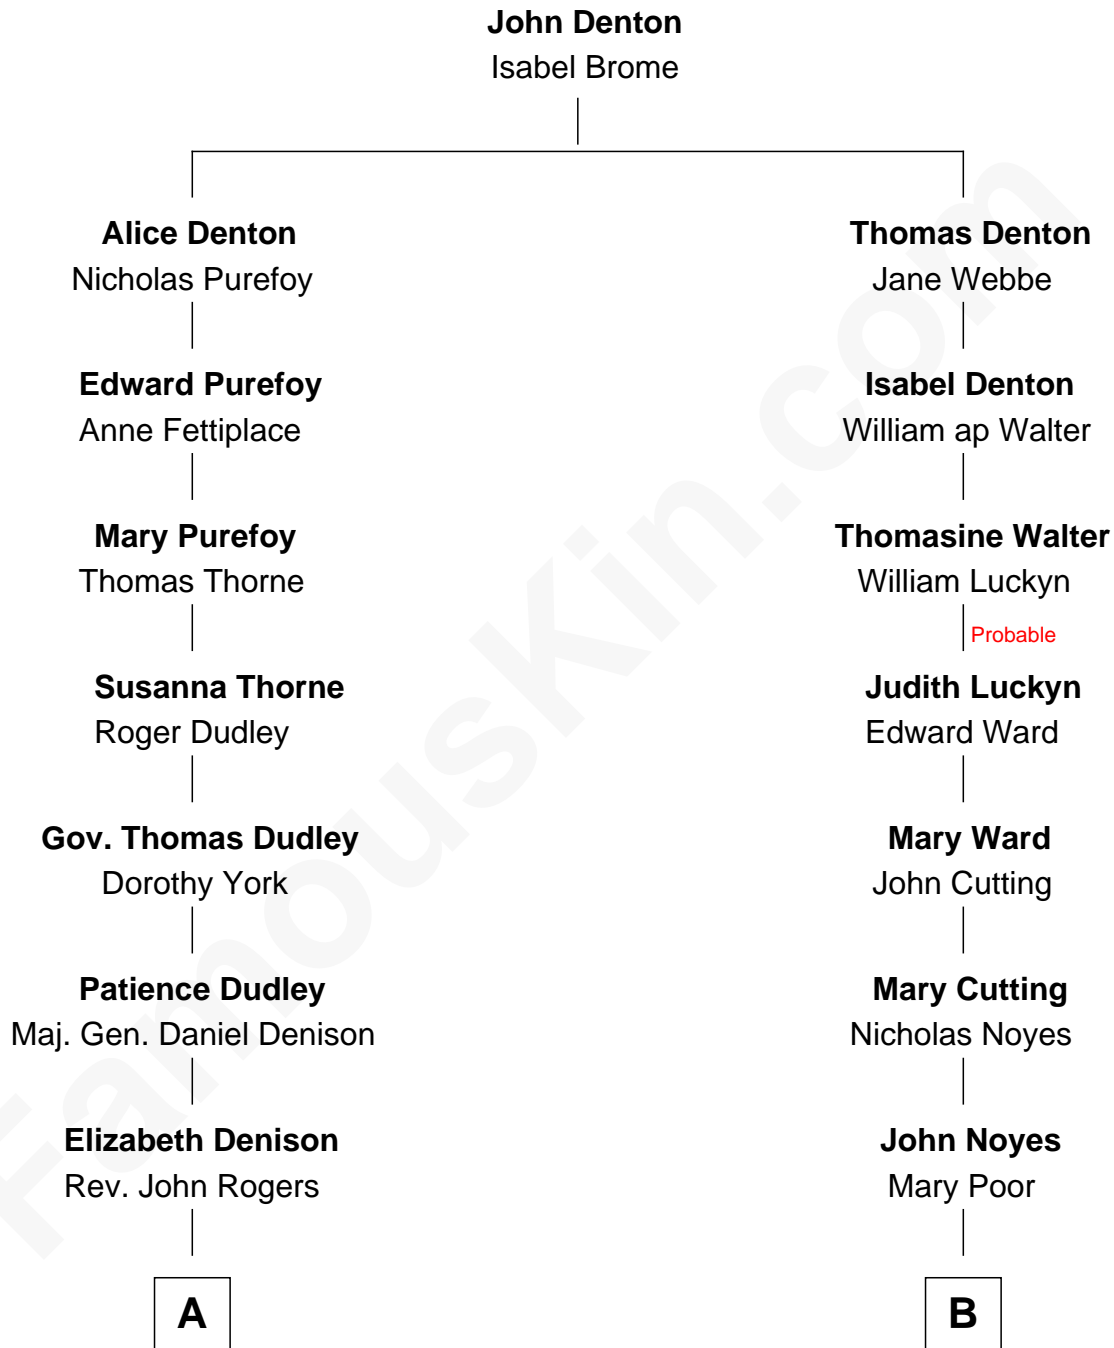

## Relationship Chart of

### John Cena

Movie Actor and WWE Pro Wrestler

16th cousin 1 time removed of

**Richard Hatch**

TV and Movie Actor

John Cena photo by [Edward Joseph Hersom II](#)