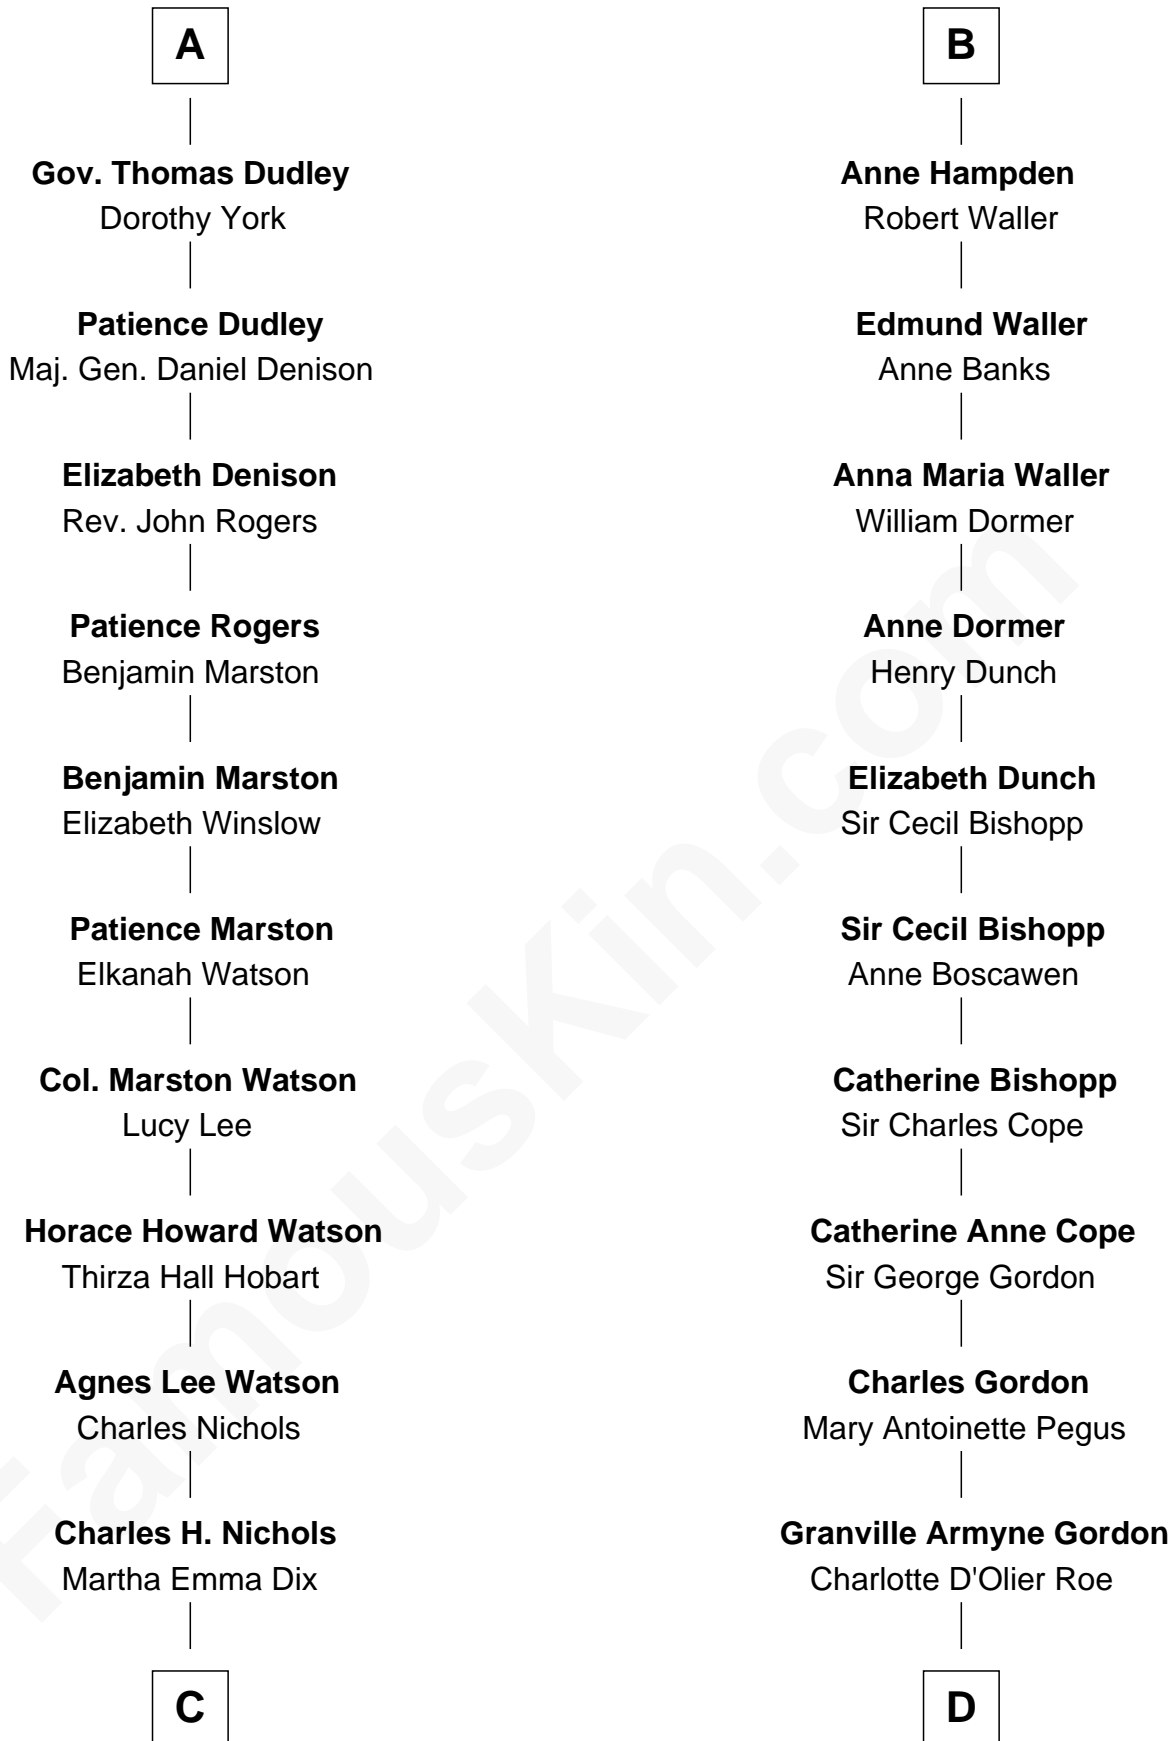

FamousKin.com

Relationship Chart of

John Cena

Movie Actor and WWE Pro Wrestler

20th cousin 1 time removed of

Cara Delevingne

Fashion Model and Movie Actress

Sir Walter Blount

Sir John Danvers

Anne Danvers

Thomas Lovett

Elizabeth Lovett

Anthony Cave

Anne Cave

Griffith Hampden

B