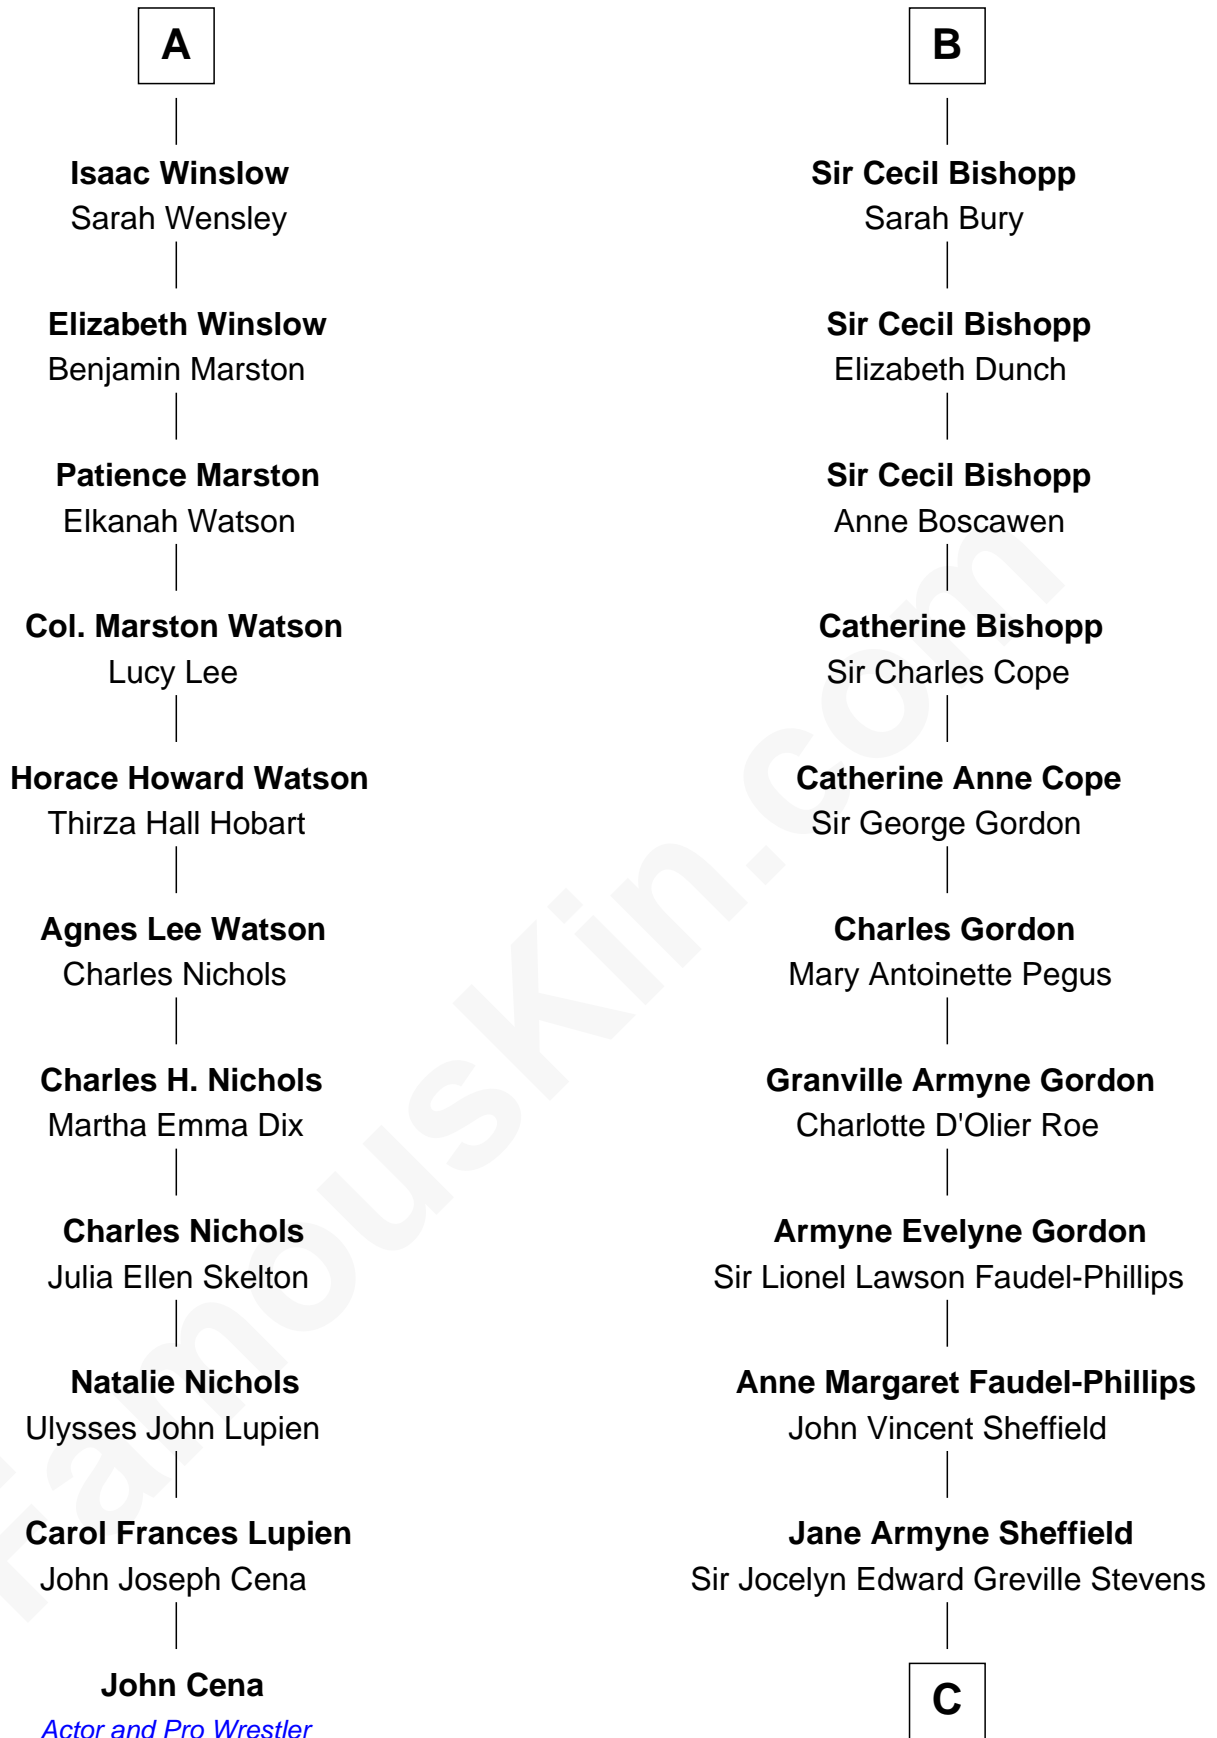

FamousKin.com

Relationship Chart of

John Cena

Movie Actor and WWE Pro Wrestler

17th cousin 1 time removed of

Cara Delevingne

Fashion Model and Movie Actress

C

Pandora Anne Stevens
Charles Hamar Delevingne

Cara Delevingne
Model and Actress

FamousKin.com