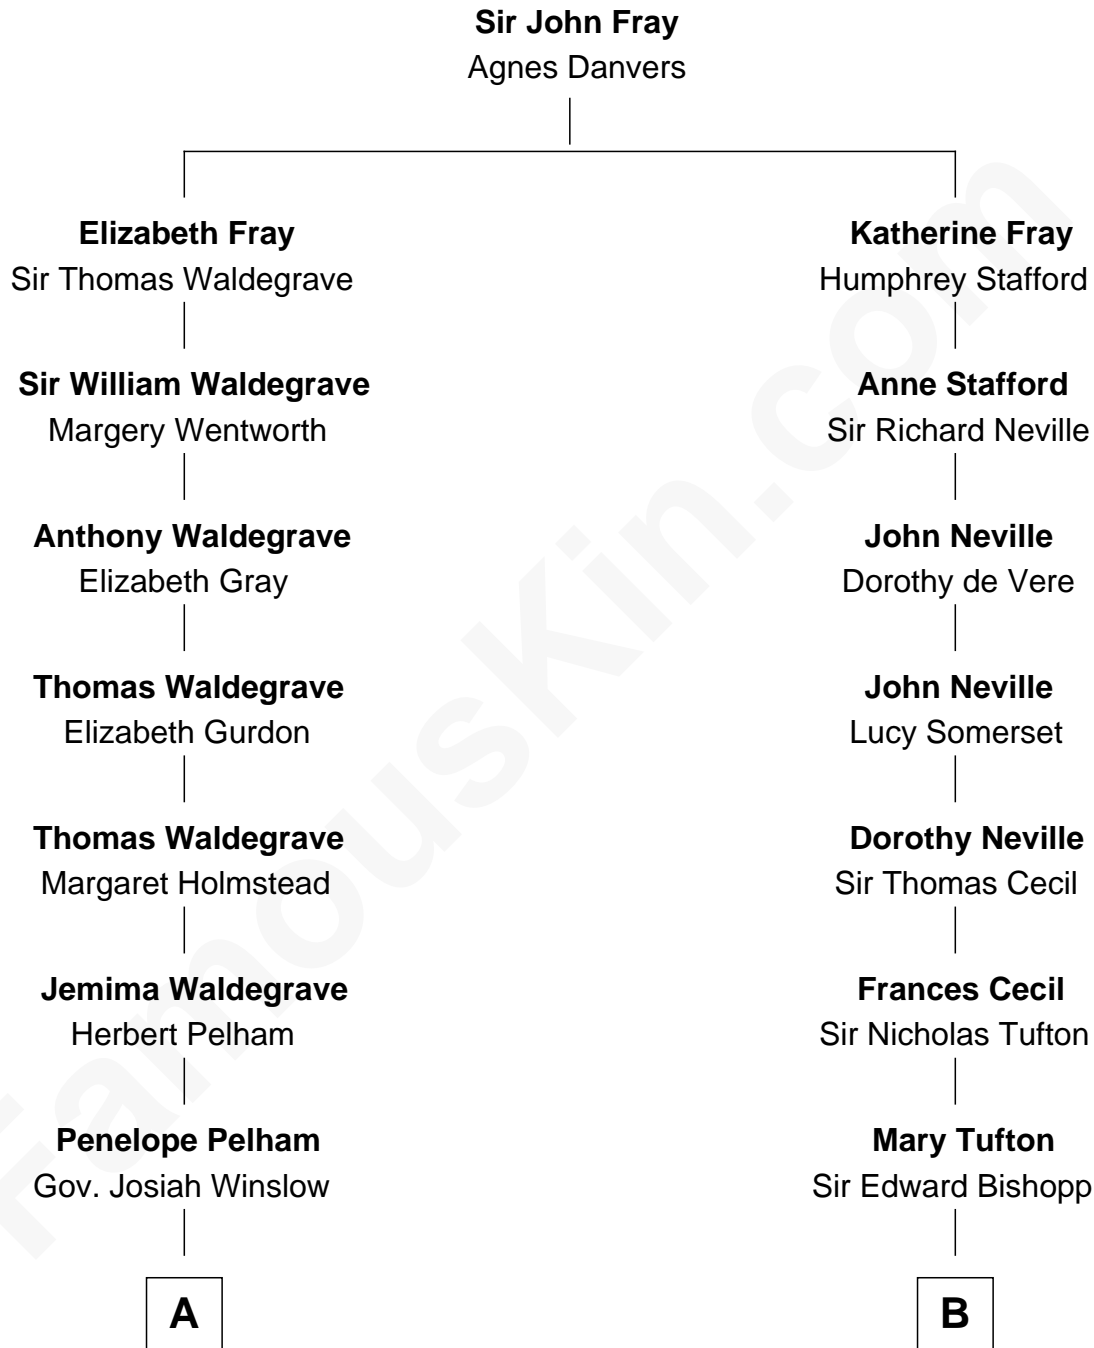

FamousKin.com

Relationship Chart of

John Cena

Movie Actor and WWE Pro Wrestler

17th cousin 1 time removed of

Cara Delevingne

Fashion Model and Movie Actress

C

Pandora Anne Stevens
Charles Hamar Delevingne

Cara Delevingne
Model and Actress

FamousKin.com