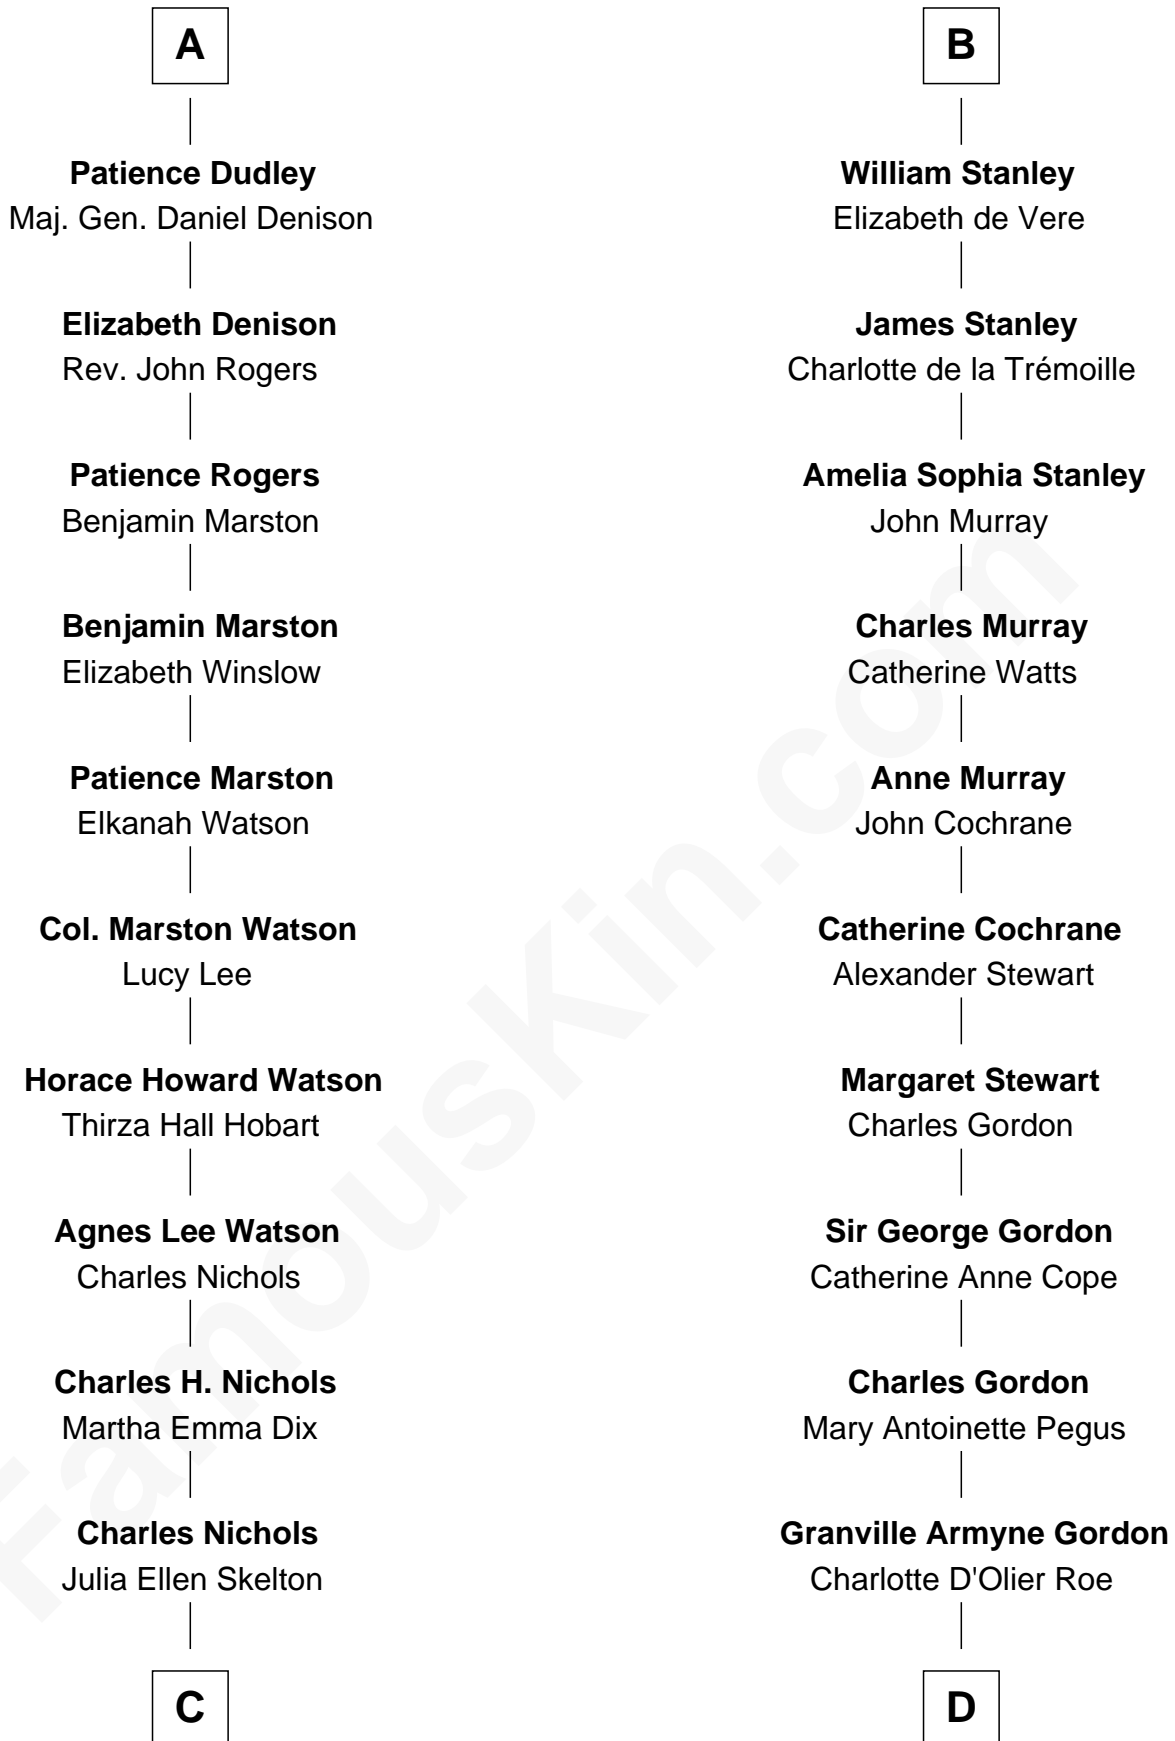

FamousKin.com

Relationship Chart of

John Cena

Movie Actor and WWE Pro Wrestler

19th cousin 2 times removed of

Cara Delevingne

Fashion Model and Movie Actress

C

Natalie Nichols
Ulysses John Lupien

Carol Frances Lupien
John Joseph Cena

John Cena
Actor and Pro Wrestler

D

Armyne Evelyne Gordon
Sir Lionel Lawson Faudel-Phillips

Anne Margaret Faudel-Phillips
John Vincent Sheffield