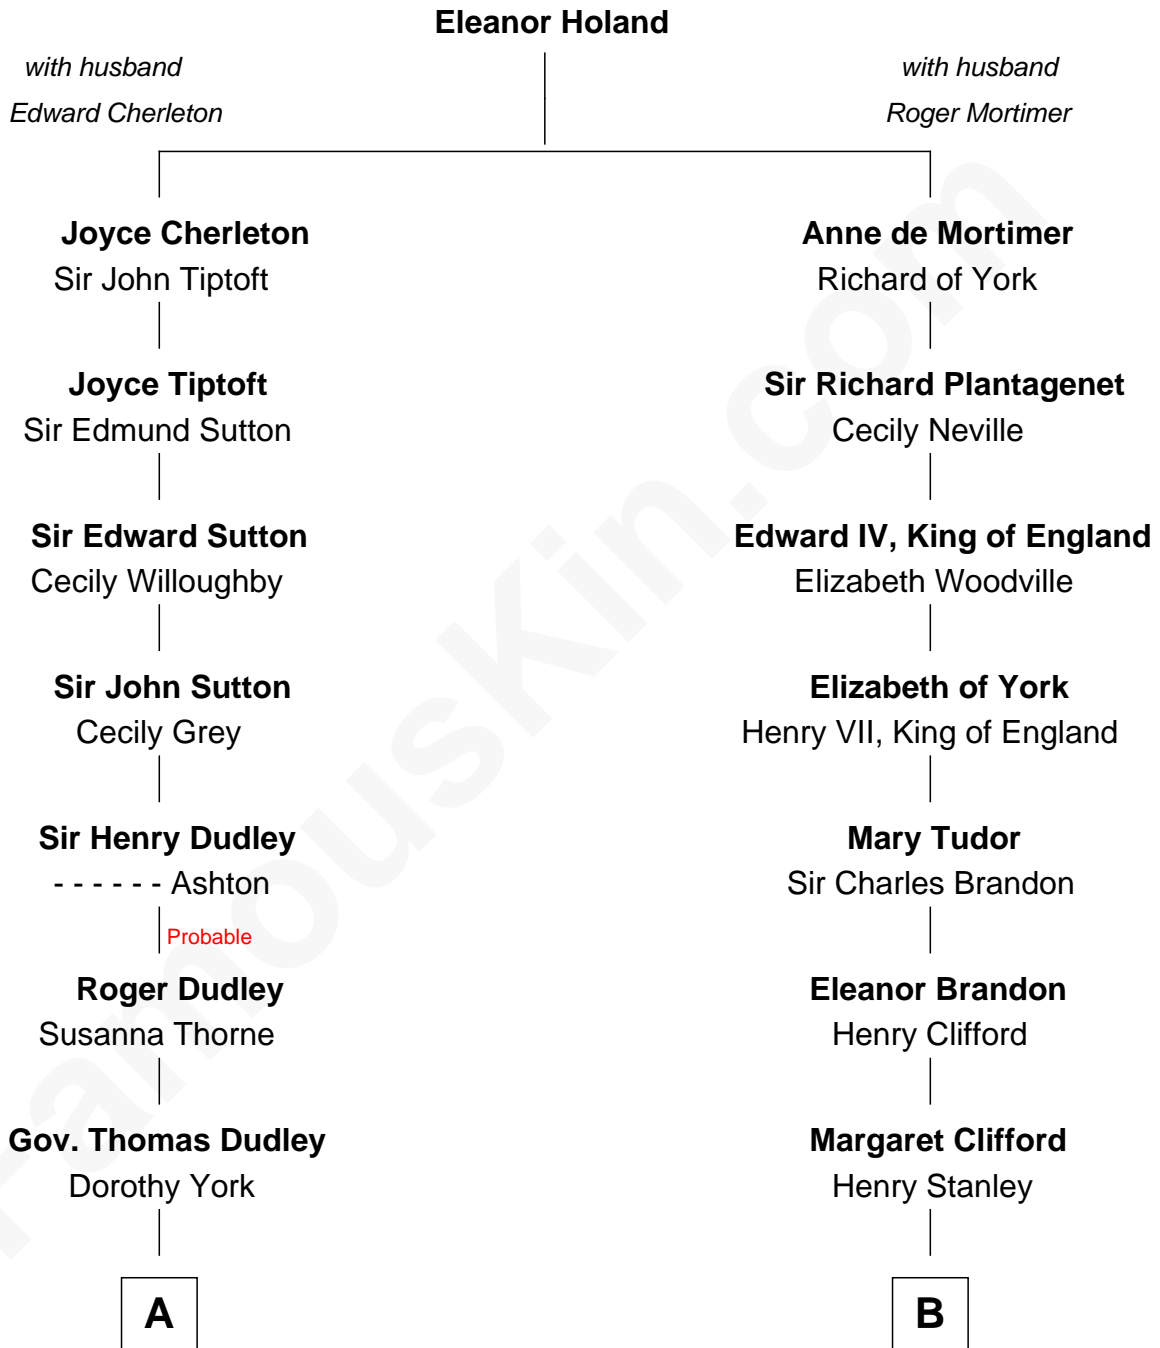

FamousKin.com

Relationship Chart of

John Cena

Movie Actor and WWE Pro Wrestler

19th cousin 2 times removed of

Cara Delevingne

Fashion Model and Movie Actress

C