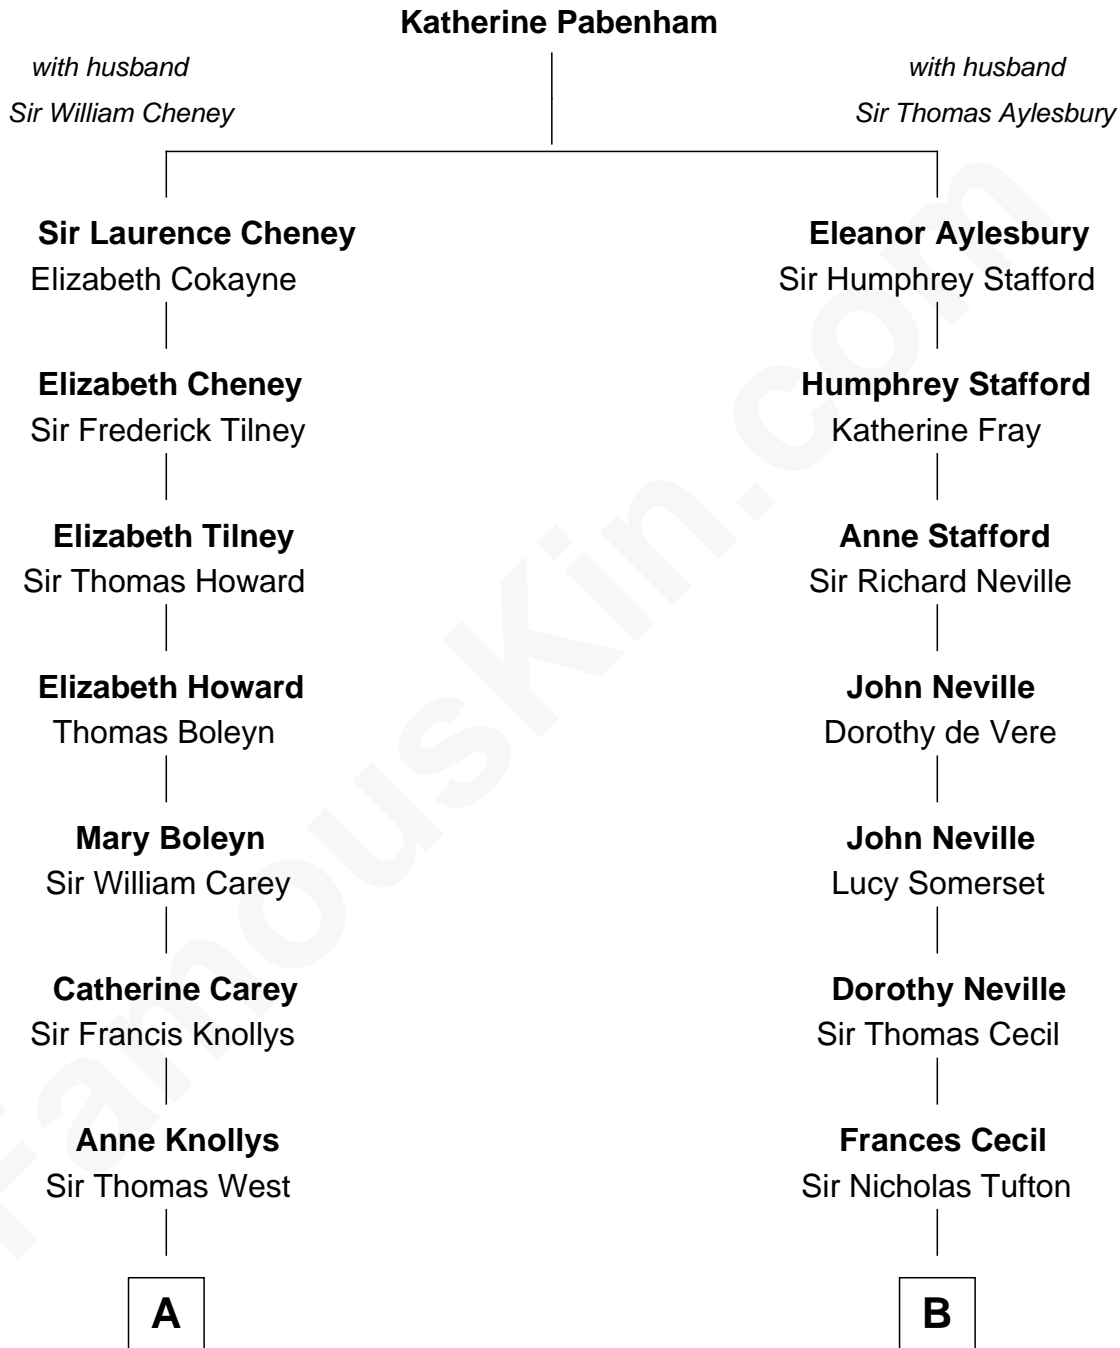

FamousKin.com

Relationship Chart of

John Cena

Movie Actor and WWE Pro Wrestler

19th cousin 1 time removed of

Cara Delevingne

Fashion Model and Movie Actress

C