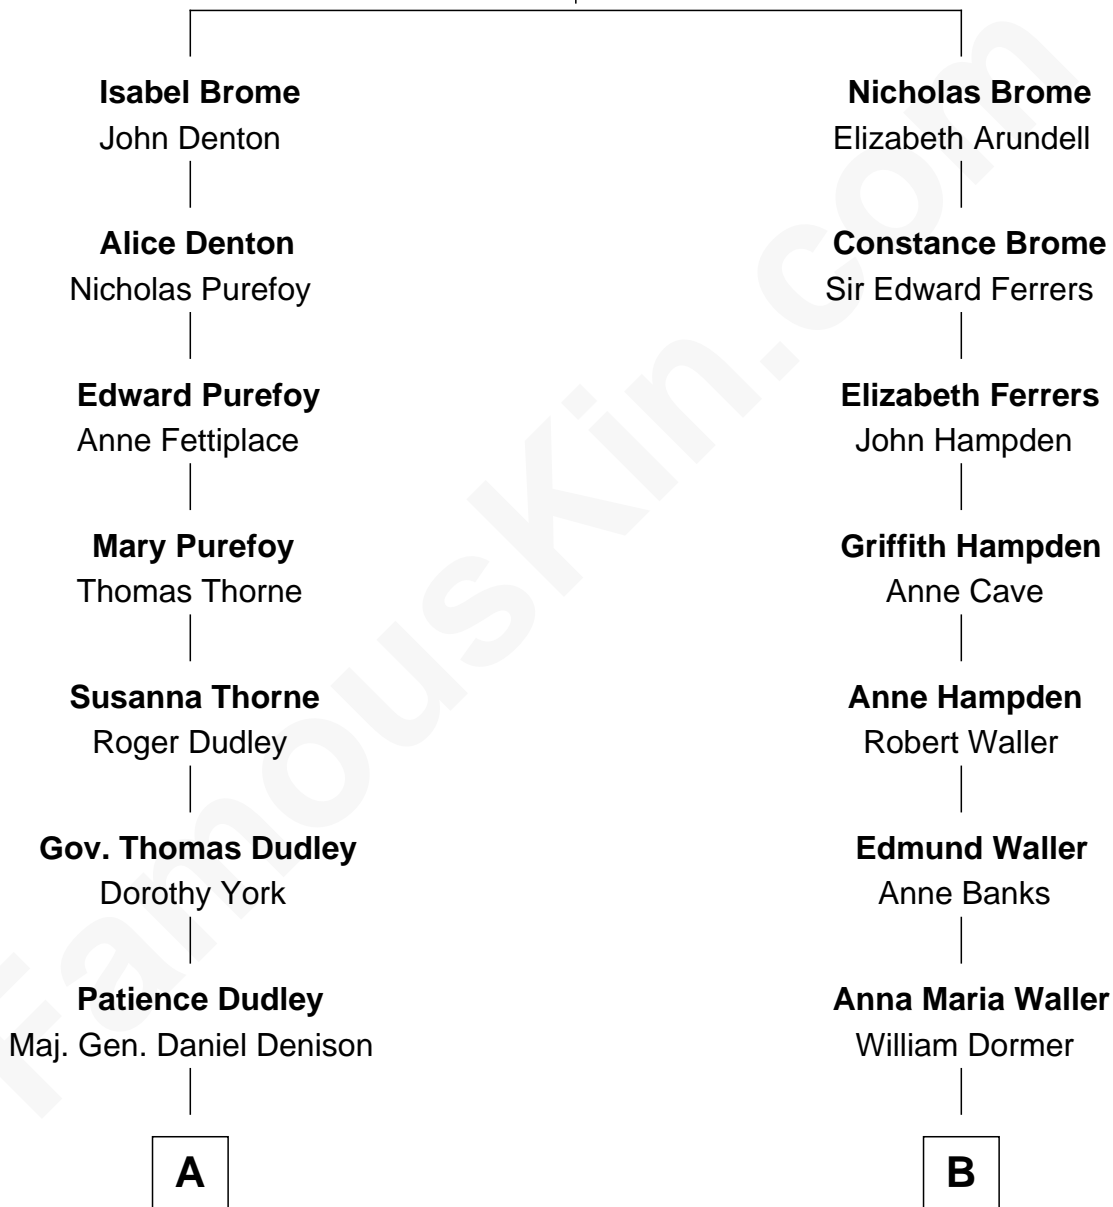

FamousKin.com

Relationship Chart of

John Cena

Movie Actor and WWE Pro Wrestler

18th cousin of

Cara Delevingne

Fashion Model and Movie Actress

John Brome
Beatrice Shirley