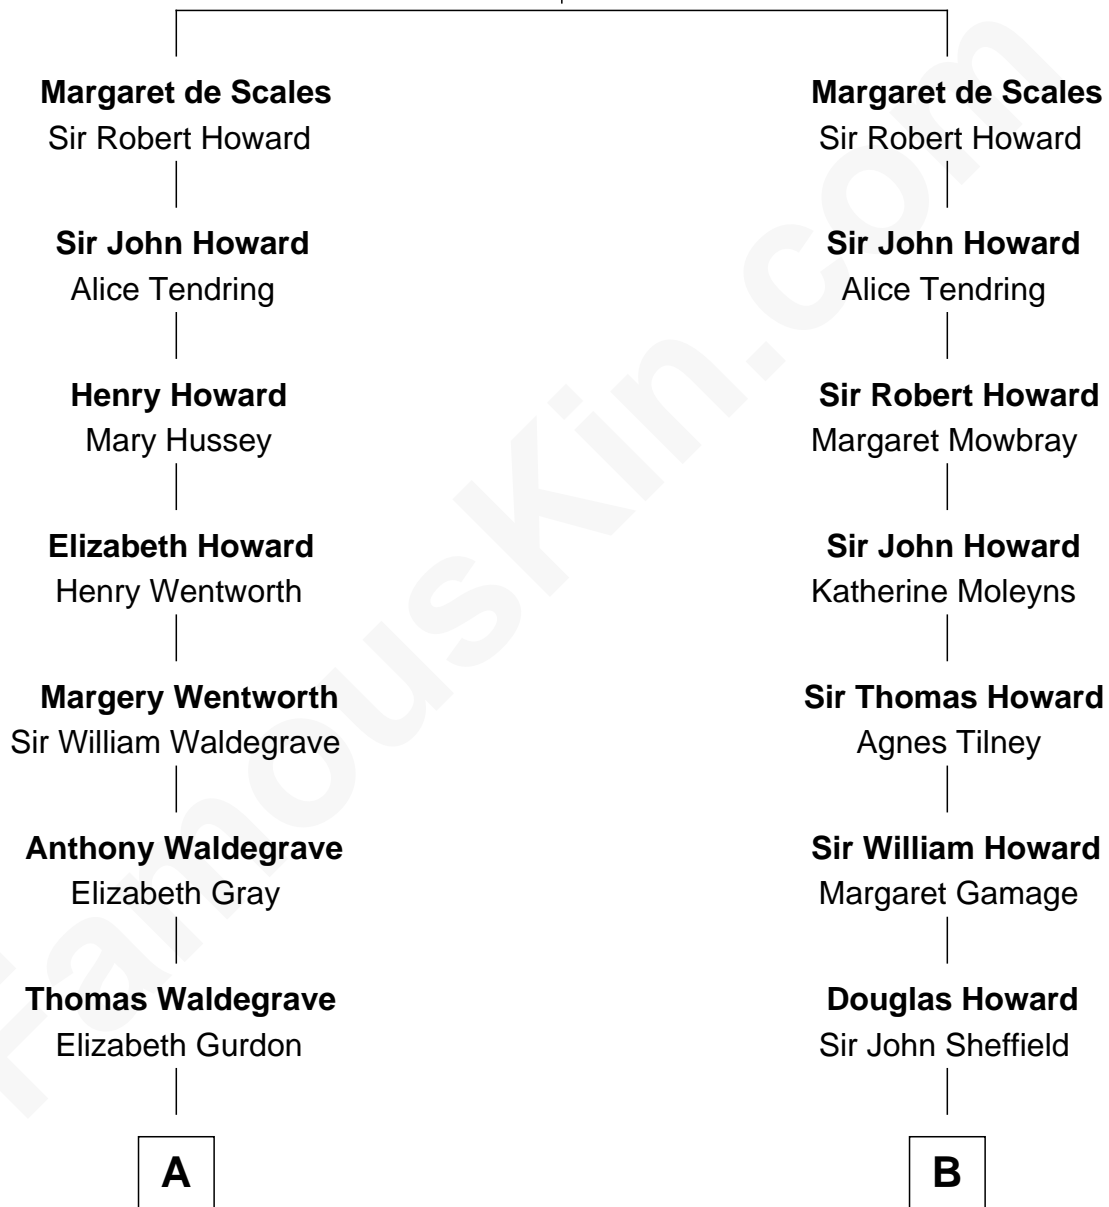

Sir Robert de Scales

Katherine d'Ufford